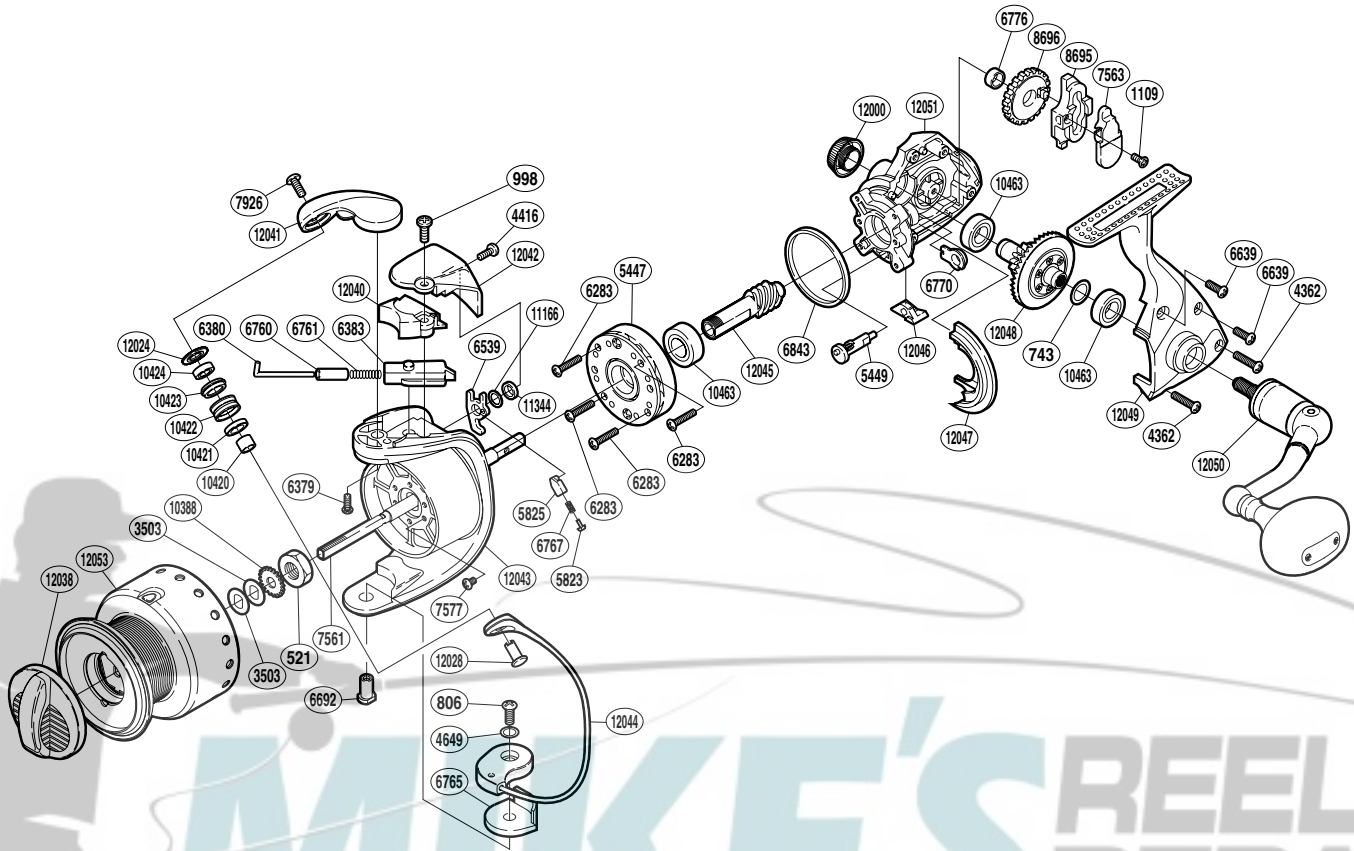

SHIMANO

Saragosa S A-RB

SRG-8000F

(1SE778000U)

Part No.	Description	Part No.	Description	Part No.	Description
RD 0521	Rotor Nut	RD 6760	Bail Spring Guide A Collar	RD11166	Spacer
RD 0743	Washer	RD 6761	Bail Spring	RD11344	Trip Lever Washer
RD 0806	Screw	RD 6765	Bail Hold Support Spacer	RD12000	Handle Screw Cap
RD 0998	Screw	RD 6767	Bail Trip Lever Spring	RD12024	Line Roller Washer
RD 1109	Screw	RD 6770	Bushing	RD12028	Line Roller Support
RD 3503	Spool Washer	RD 6776	Oscillating Gear Bushing	RD12038	Drag Knob
RD 4362	Screw	RD 6843	Friction Ring	RD12040	Bail Spring Cover
RD 4416	Screw	RD 7561	Main Shaft	RD12041	Bail Arm
RD 4649	Spacer	RD 7563	Oscillating Slider Inner	RD12042	Bail Spring Cover Guard
RD 5447	Roller Clutch Assembly	RD 7577	Screw	RD12043	Rotor
RD 5449	Anti-Reverse Cam	RD 7926	Screw	RD12044	Bail Assembly
RD 5823	Lever Spring Guide A	RD 8695	Oscillating Slider	RD12045	Pinion Gear
RD 5825	Lever Spring Guide B	RD 8696	Oscillating Gear	RD12046	Anti-Reverse Lever Cover
RD 6283	Screw	RD10388	Spool Support	RD12047	Side Cover Flange
RD 6379	Screw	RD10420	Bearing Spacer	RD12048	Drive Gear
RD 6380	Bail Spring Guide A	RD10421	Line Roller Collar	RD12049	Side Cover
RD 6383	Bail Spring Guide B	RD10422	Line Roller	RD12050	Handle Assembly
RD 6539	Bail Trip Lever	RD10423	Line Roller Bushing	RD12051	Body
RD 6639	Screw	RD10424	Ball Bearing	RD12053	Spool Assembly
RD 6692	Bail Hold Support Shaft	RD10463	Ball Bearing		

(191113)