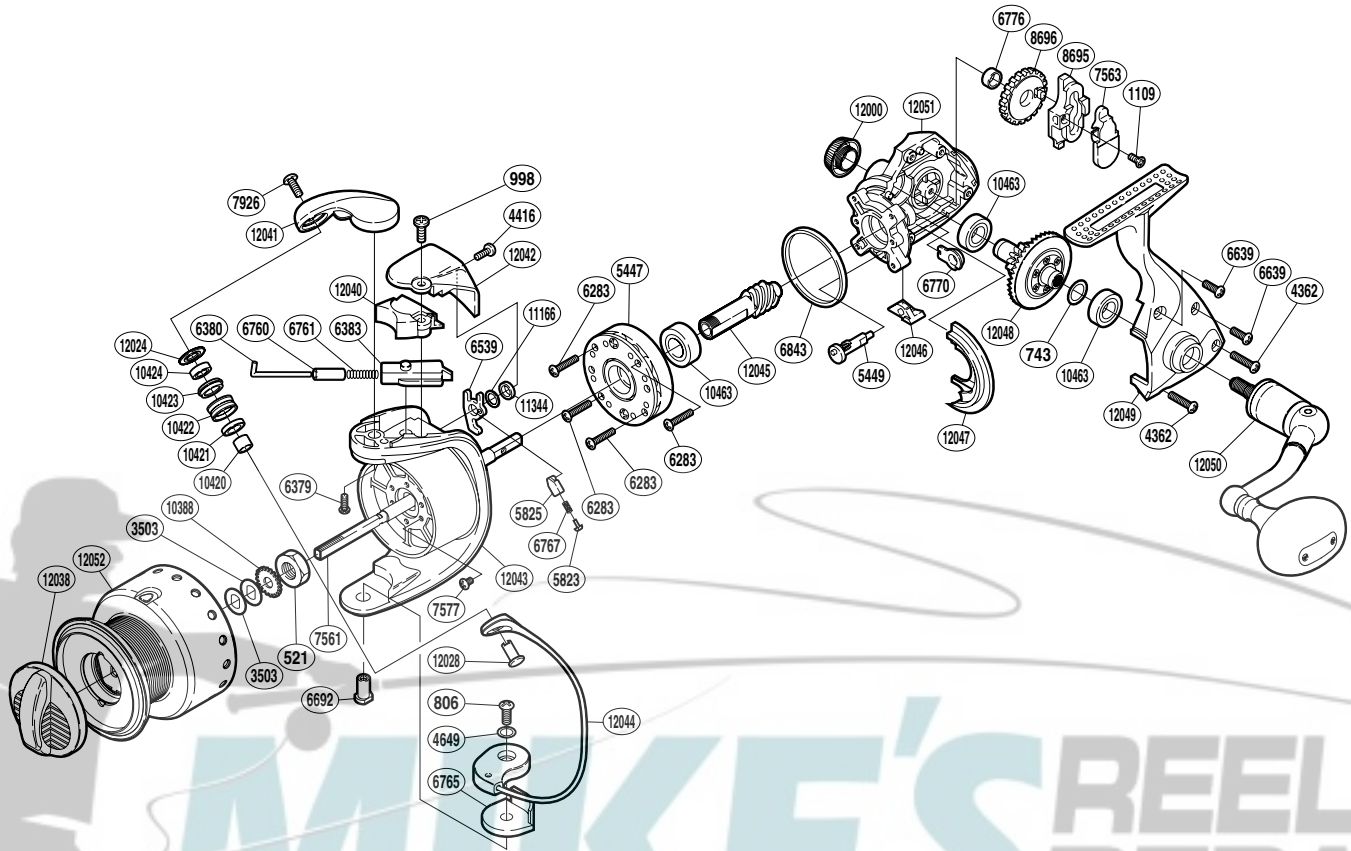

SHIMANO

Saragosa S A-RB

SRG-6000F

(1SE77600U)

Part No.	Description	Part No.	Description	Part No.	Description
RD 0521	Rotor Nut	RD 6760	Bail Spring Guide A Collar	RD11166	Spacer
RD 0743	Washer	RD 6761	Bail Spring	RD11344	Trip Lever Washer
RD 0806	Screw	RD 6765	Bail Hold Support Spacer	RD12000	Handle Screw Cap
RD 0998	Screw	RD 6767	Bail Trip Lever Spring	RD12024	Line Roller Washer
RD 1109	Screw	RD 6770	Bushing	RD12028	Line Roller Support
RD 3503	Spool Washer	RD 6776	Oscillating Gear Bushing	RD12038	Drag Knob
RD 4362	Screw	RD 6843	Friction Ring	RD12040	Bail Spring Cover
RD 4416	Screw	RD 7561	Main Shaft	RD12041	Bail Arm
RD 4649	Spacer	RD 7563	Oscillating Slider Inner	RD12042	Bail Spring Cover Guard
RD 5447	Roller Clutch Assembly	RD 7577	Screw	RD12043	Rotor
RD 5449	Anti-Reverse Cam	RD 7926	Screw	RD12044	Bail Assembly
RD 5823	Lever Spring Guide A	RD 8695	Oscillating Slider	RD12045	Pinion Gear
RD 5825	Lever Spring Guide B	RD 8696	Oscillating Gear	RD12046	Anti-Reverse Lever Cover
RD 6283	Screw	RD10388	Spool Support	RD12047	Side Cover Flange
RD 6379	Screw	RD10420	Bearing Spacer	RD12048	Drive Gear
RD 6380	Bail Spring Guide A	RD10421	Line Roller Collar	RD12049	Side Cover
RD 6383	Bail Spring Guide B	RD10422	Line Roller	RD12050	Handle Assembly
RD 6539	Bail Trip Lever	RD10423	Line Roller Bushing	RD12051	Body
RD 6639	Screw	RD10424	Ball Bearing	RD12052	Spool Assembly
RD 6692	Bail Hold Support Shaft	RD10463	Ball Bearing		