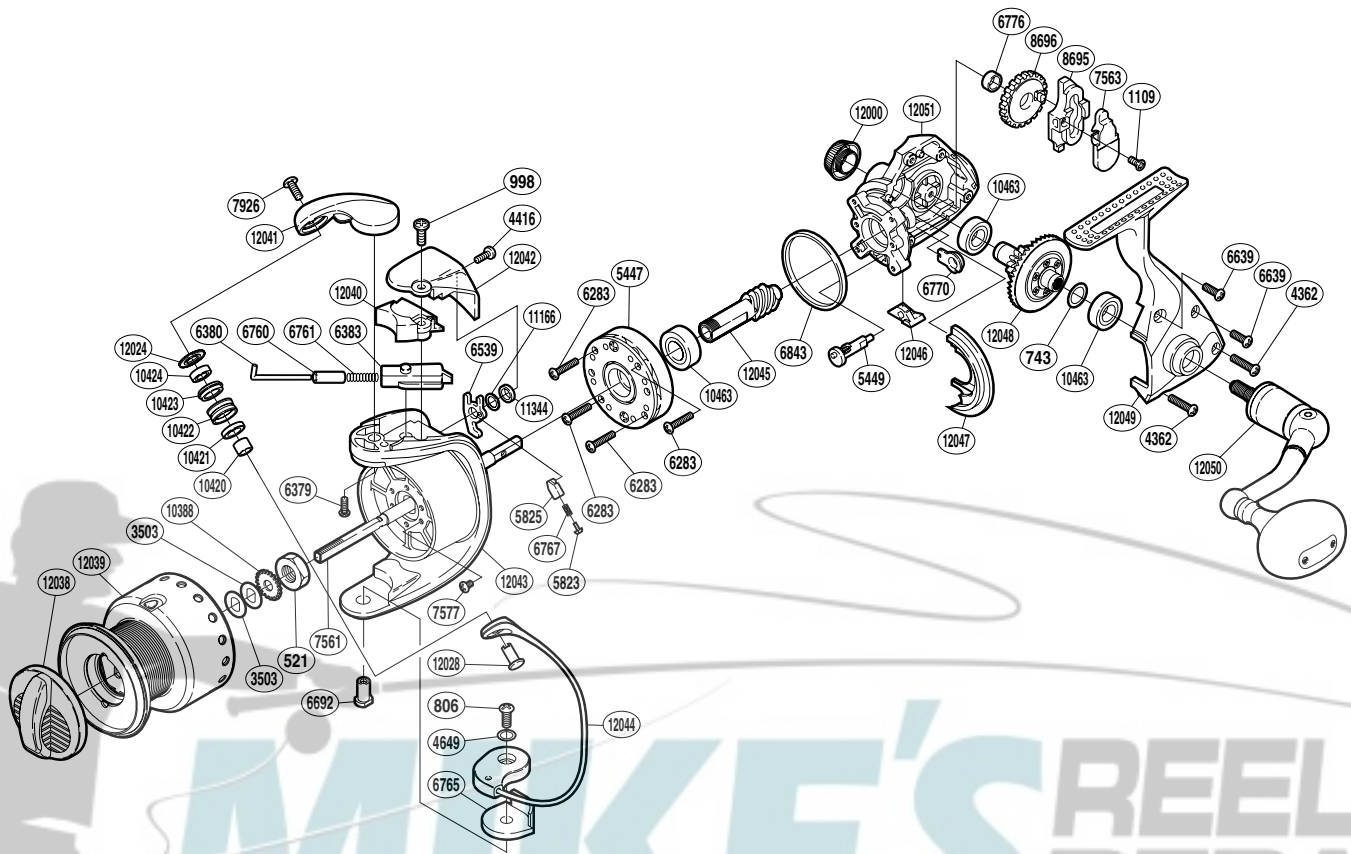

SHIMANO

Saragosa S A-RB

SRG-5000F

(1SE775000U)

Part No.	Description	Part No.	Description	Part No.	Description
RD 0521	Rotor Nut	RD 6760	Bail Spring Guide A Collar	RD11166	Spacer
RD 0743	Washer	RD 6761	Bail Spring	RD11344	Trip Lever Washer
RD 0806	Screw	RD 6765	Bail Hold Support Spacer	RD12000	Handle Screw Cap
RD 0998	Screw	RD 6767	Bail Trip Lever Spring	RD12024	Line Roller Washer
RD 1109	Screw	RD 6770	Bushing	RD12028	Line Roller Support
RD 3503	Spool Washer	RD 6776	Oscillating Gear Bushing	RD12038	Drag Knob
RD 4362	Screw	RD 6843	Friction Ring	RD12039	Spool Assembly
RD 4416	Screw	RD 7561	Main Shaft	RD12040	Bail Spring Cover
RD 4649	Spacer	RD 7563	Oscillating Slider Inner	RD12041	Bail Arm
RD 5447	Roller Clutch Assembly	RD 7577	Screw	RD12042	Bail Spring Cover Guard
RD 5449	Anti-Reverse Cam	RD 7926	Screw	RD12043	Rotor
RD 5823	Lever Spring Guide A	RD 8695	Oscillating Slider	RD12044	Bail Assembly
RD 5825	Lever Spring Guide B	RD 8696	Oscillating Gear	RD12045	Pinion Gear
RD 6283	Screw	RD10388	Spool Support	RD12046	Anti-Reverse Lever Cover
RD 6379	Screw	RD10420	Bearing Spacer	RD12047	Side Cover Flange
RD 6380	Bail Spring Guide A	RD10421	Line Roller Collar	RD12048	Drive Gear
RD 6383	Bail Spring Guide B	RD10422	Line Roller	RD12049	Side Cover
RD 6539	Bail Trip Lever	RD10423	Line Roller Bushing	RD12050	Handle Assembly
RD 6639	Screw	RD10424	Ball Bearing	RD12051	Body
RD 6692	Bail Hold Support Shaft	RD10463	Ball Bearing		