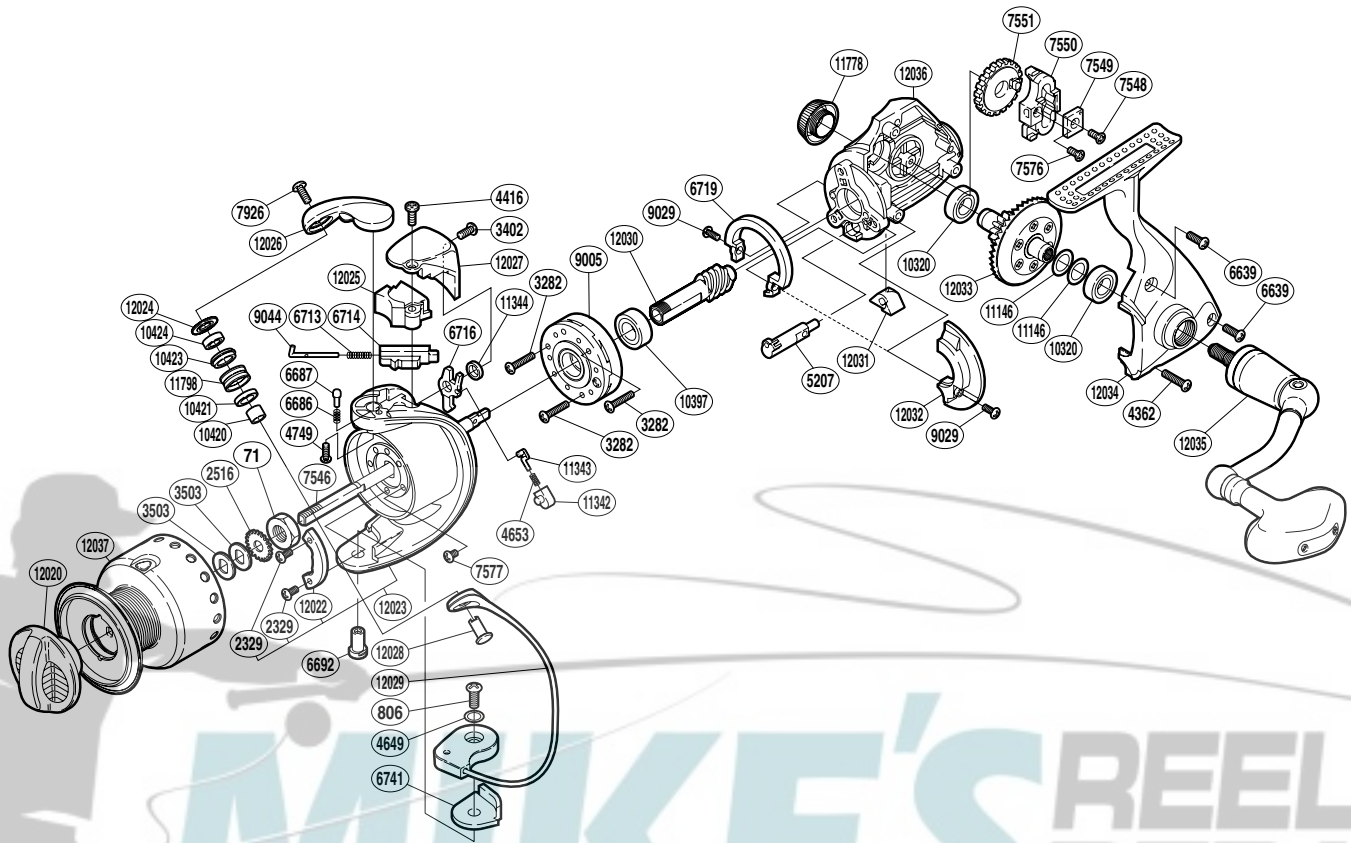

SHIMANO

Saragosa SA-RB

SRG-4000F

(1SE774000U)

| Part No. | Description | Part No. | Description | Part No. | Description |
|----------|-------------------------|----------|--------------------------|----------|--------------------------|
| RD 0071 | Rotor Nut | RD 6741 | Bail Hold Support Spacer | RD11344 | Trip Lever Washer |
| RD 0806 | Screw | RD 7546 | Main Shaft | RD11778 | Handle Screw Cap |
| RD 2329 | Screw | RD 7548 | Screw | RD11798 | Line Roller |
| RD 2516 | Spool Support | RD 7549 | Oscillating Slider Inner | RD12020 | Drag Knob |
| RD 3282 | Screw | RD 7550 | Oscillating Slider | RD12022 | Counter Weight |
| RD 3402 | Screw | RD 7551 | Oscillating Gear | RD12023 | Rotor |
| RD 3503 | Spool Washer | RD 7576 | Screw | RD12024 | Line Roller Washer |
| RD 4362 | Screw | RD 7577 | Screw | RD12025 | Bail Spring Cover |
| RD 4416 | Screw | RD 7926 | Screw | RD12026 | Bail Arm |
| RD 4649 | Spacer | RD 9005 | Roller Clutch Assembly | RD12027 | Bail Spring Cover Guard |
| RD 4653 | Lever Spring | RD 9029 | Screw | RD12028 | Line Roller Support |
| RD 4749 | Screw | RD 9044 | Bail Spring Guide A | RD12029 | Bail Assembly |
| RD 5207 | Anti-Reverse Cam | RD10320 | Ball Bearing | RD12030 | Pinion Gear |
| RD 6639 | Screw | RD10397 | Ball Bearing | RD12031 | Anti-Reverse Lever Cover |
| RD 6686 | Click Spring | RD10420 | Bearing Spacer | RD12032 | Side Cover Flange |
| RD 6687 | Bail Arm Click | RD10421 | Line Roller Collar | RD12033 | Drive Gear |
| RD 6692 | Bail Hold Support Shaft | RD10423 | Line Roller Bushing | RD12034 | Side Cover |
| RD 6713 | Bail Spring | RD10424 | Ball Bearing | RD12035 | Handle Assembly |
| RD 6714 | Bail Spring Guide B | RD11146 | Washer | RD12036 | Body |
| RD 6716 | Bail Trip Lever | RD11342 | Lever Spring Guide B | RD12037 | Spool Assembly |
| RD 6719 | Friction Ring | RD11343 | Lever Spring Guide A | | |