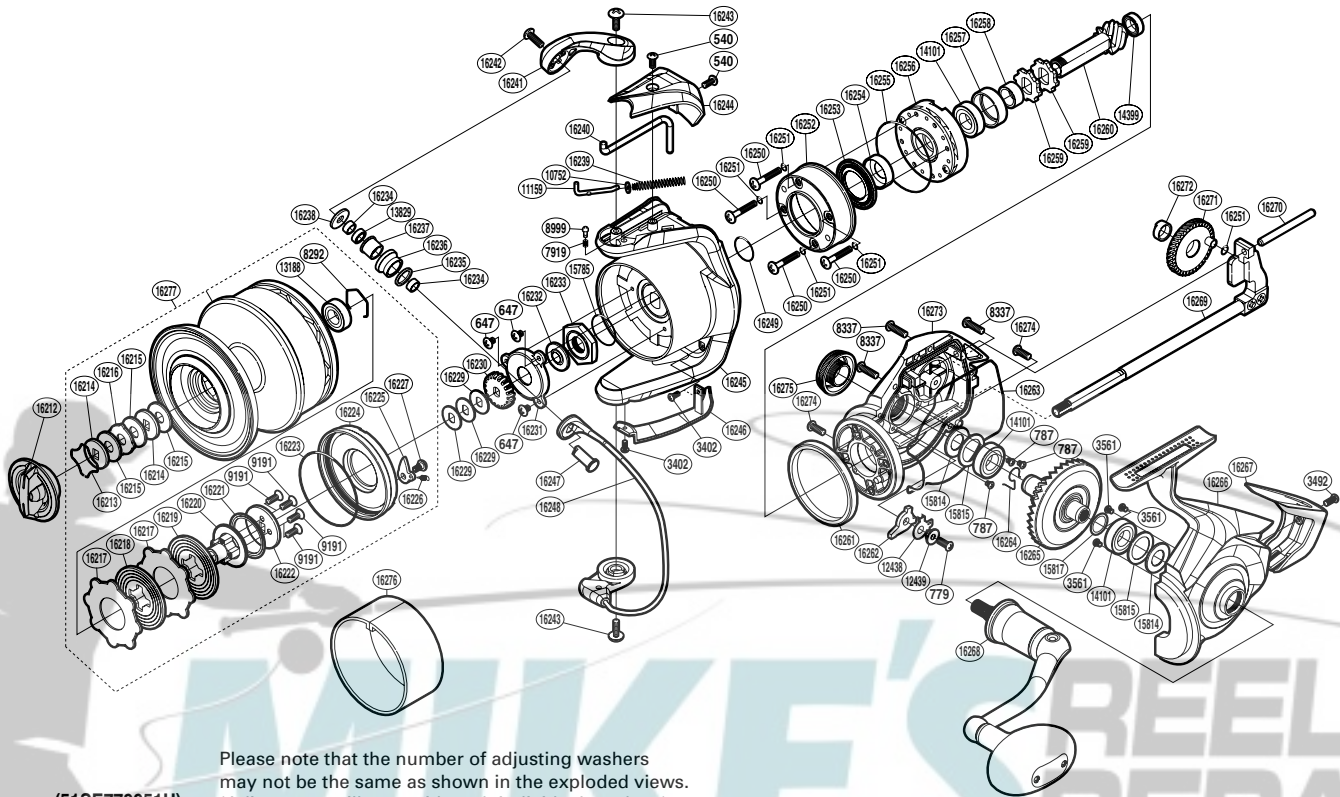

# SHIMANO

*Saragosa* SA-RB

SRG-25000SW

(51SE779951U)

Please note that the number of adjusting washers may not be the same as shown in the exploded views. (Adjustment will vary with each individual product.)