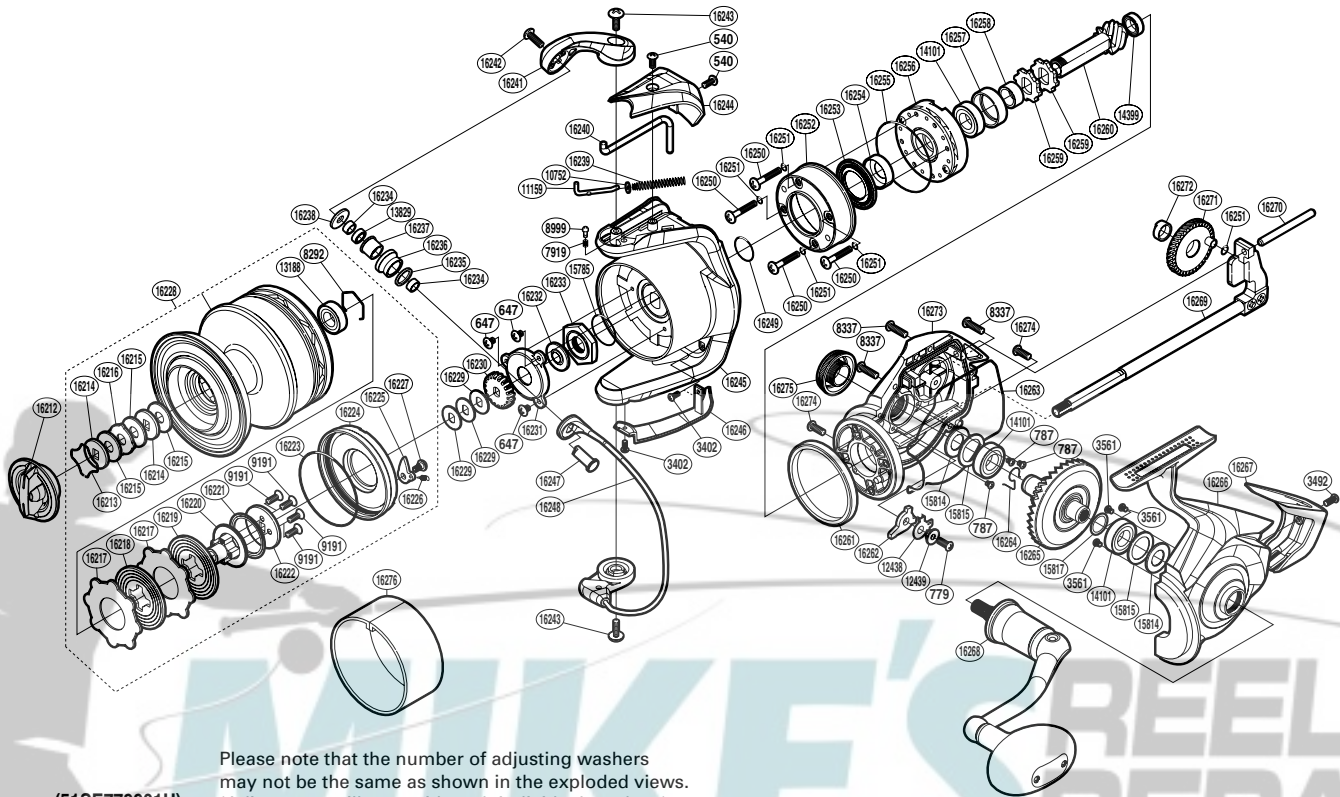

SHIMANO

Saragosa S A-RB

SRG-20000SW

(51SE779901U) Please note that the number of adjusting washers may not be the same as shown in the exploded views. (Adjustment will vary with each individual product.)