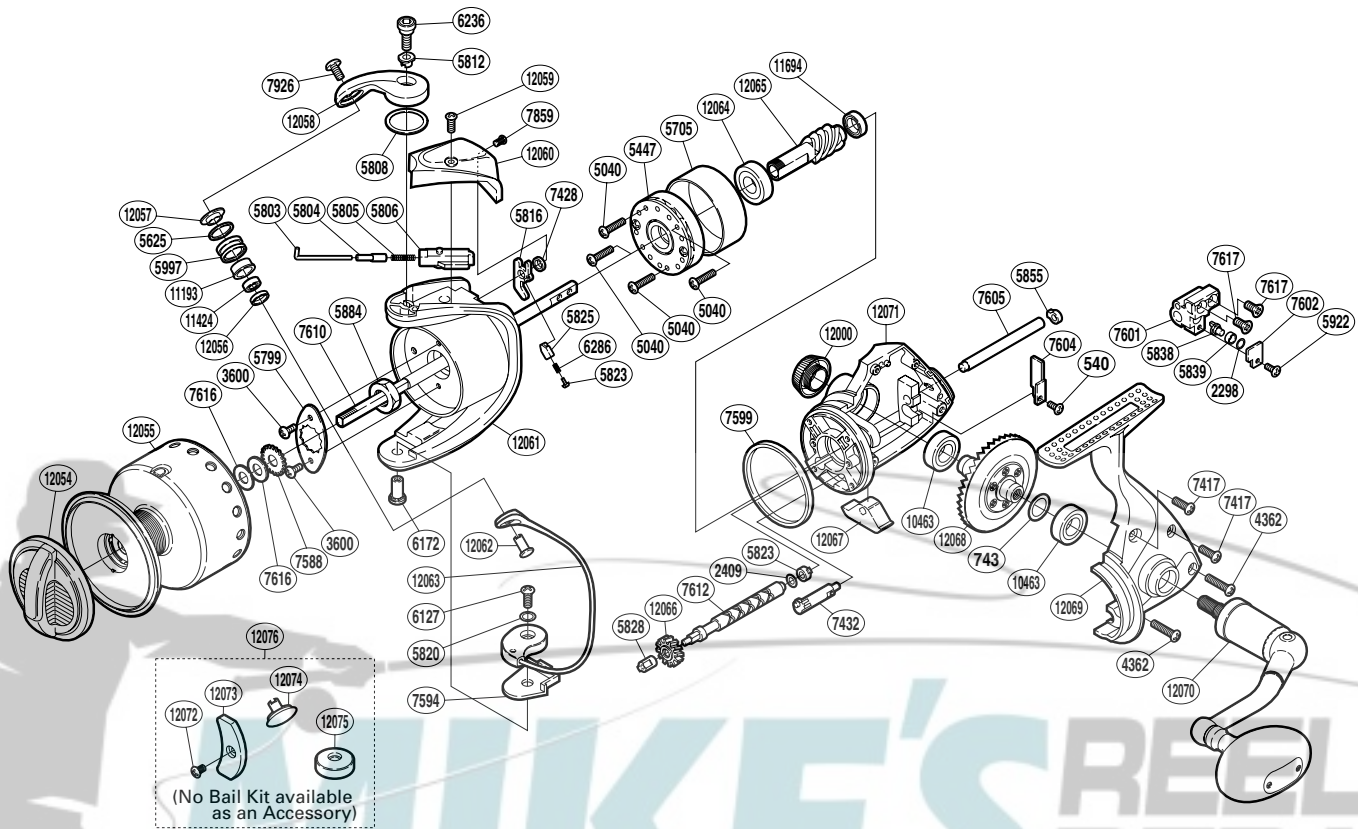

# SHIMANO

*Saragosa* SA-RB

SRG-18000F

(1SE779800U)

Part No.	Description	Part No.	Description	Part No.	Description
RD 0540	Screw	RD 5884	Rotor Nut	RD11694	Ball Bearing
RD 0743	Washer	RD 5922	Screw	RD12000	Handle Screw Cap
RD 2298	Spacer	RD 5997	Line Roller	RD12054	Drag Knob
RD 2409	Spacer	RD 6127	Screw	RD12055	Spool Assembly
RD 3600	Screw	RD 6172	Bail Hold Support Shaft	RD12056	Bearing Spacer
RD 4362	Screw	RD 6236	Screw	RD12057	Line Roller Washer
RD 5040	Screw	RD 6286	Bail Trip Lever Spring	RD12058	Bail Arm
RD 5447	Roller Clutch Assembly	RD 7417	Screw	RD12059	Screw
RD 5625	Line Roller Spacer	RD 7428	Bail Trip Lever Washer	RD12060	Bail Spring Cover
RD 5705	Roller Clutch Ring	RD 7432	Anti-Reverse Cam	RD12061	Rotor
RD 5799	Rotor Nut Retainer	RD 7588	Spool Support	RD12062	Line Roller Support
RD 5803	Bail Spring Guide A	RD 7594	Bail Hold Support Spacer	RD12063	Bail Assembly
RD 5804	Spring Guide A Support	RD 7599	Friction Ring	RD12064	Ball Bearing
RD 5805	Bail Spring	RD 7601	Oscillating Slider	RD12065	Pinion Gear
RD 5806	Bail Spring Guide B	RD 7602	Oscillating Slider Retainer	RD12066	Idle Gear
RD 5808	Washer	RD 7604	Worm Shaft Retainer	RD12067	Anti-Reverse Lever Cover
RD 5812	Screw Collar	RD 7605	Oscillating Guide	RD12068	Drive Gear
RD 5816	Bail Trip Lever	RD 7610	Main Shaft	RD12069	Side Cover
RD 5820	Spacer	RD 7612	Worm Shaft	RD12070	Handle Assembly
RD 5823	Lever Spring Guide A	RD 7616	Spool Washer	RD12071	Body
RD 5825	Lever Spring Guide B	RD 7617	Screw		
RD 5828	Worm Bushing (front)	RD 7859	Screw	RD12072	Screw (accessory)
RD 5832	Worm Bushing (rear)	RD 7926	Screw	RD12073	Counter Weight (rotor) (accessory)
RD 5838	Oscillating Pawl	RD10463	Ball Bearing	RD12074	Line Roller Support B (accessory)
RD 5839	Oscillating Slider Bushing	RD11193	Line Roller Bushing	RD12075	Counter Weight (bail) (accessory)
RD 5855	Oscillating Guide Holder	RD11424	Ball Bearing	RD12076	Counter Weight Set (accessory)