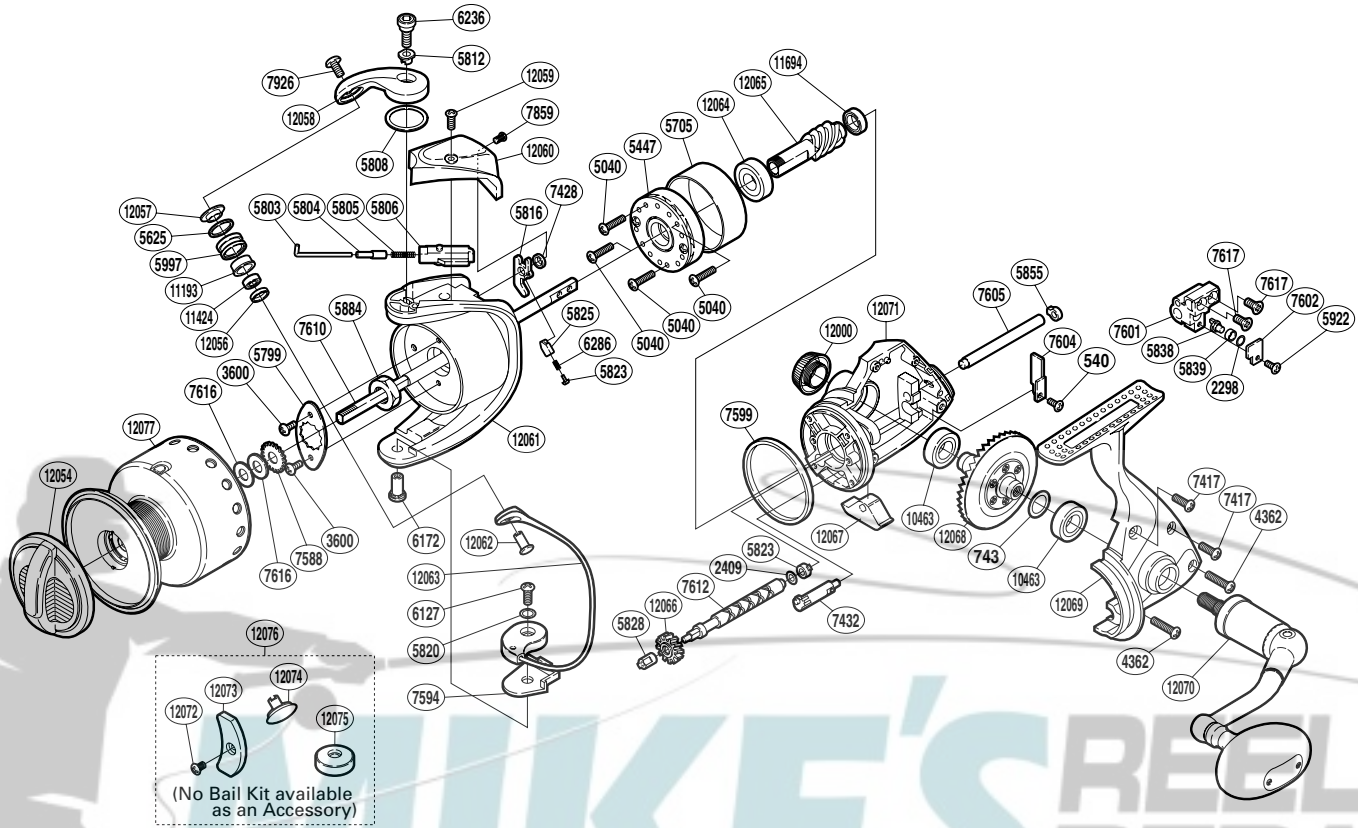

# SHIMANO

*Saragosa* SA-RB

SRG-14000F

(1SE779500U)

Part No.	Description	Part No.	Description	Part No.	Description
RD 0540	Screw	RD 5884	Rotor Nut	RD11694	Ball Bearing
RD 0743	Washer	RD 5922	Screw	RD12000	Handle Screw Cap
RD 2298	Spacer	RD 5997	Line Roller	RD12054	Drag Knob
RD 2409	Spacer	RD 6127	Screw	RD12056	Bearing Spacer
RD 3600	Screw	RD 6172	Bail Hold Support Shaft	RD12057	Line Roller Washer
RD 4362	Screw	RD 6236	Screw	RD12058	Bail Arm
RD 5040	Screw	RD 6286	Bail Trip Lever Spring	RD12059	Screw
RD 5447	Roller Clutch Assembly	RD 7417	Screw	RD12060	Bail Spring Cover
RD 5625	Line Roller Spacer	RD 7428	Bail Trip Lever Washer	RD12061	Rotor
RD 5705	Roller Clutch Ring	RD 7432	Anti-Reverse Cam	RD12062	Line Roller Support
RD 5799	Rotor Nut Retainer	RD 7588	Spool Support	RD12063	Bail Assembly
RD 5803	Bail Spring Guide A	RD 7594	Bail Hold Support Spacer	RD12064	Ball Bearing
RD 5804	Spring Guide A Support	RD 7599	Friction Ring	RD12065	Pinion Gear
RD 5805	Bail Spring	RD 7601	Oscillating Slider	RD12066	Idle Gear
RD 5806	Bail Spring Guide B	RD 7602	Oscillating Slider Retainer	RD12067	Anti-Reverse Lever Cover
RD 5808	Washer	RD 7604	Worm Shaft Retainer	RD12068	Drive Gear
RD 5812	Screw Collar	RD 7605	Oscillating Guide	RD12069	Side Cover
RD 5816	Bail Trip Lever	RD 7610	Main Shaft	RD12070	Handle Assembly
RD 5820	Spacer	RD 7612	Worm Shaft	RD12071	Body
RD 5823	Lever Spring Guide A	RD 7616	Spool Washer	RD12077	Spool Assembly
RD 5825	Lever Spring Guide B	RD 7617	Screw		
RD 5828	Worm Bushing (Front)	RD 7859	Screw	RD12072	Screw (accessory)
RD 5832	Worm Bushing (Rear)	RD 7926	Screw	RD12073	Counter Weight (rotor) (accessory)
RD 5838	Oscillating Pawl	RD10463	Ball Bearing	RD12074	Line Roller Support B (accessory)
RD 5839	Oscillating Slider Bushing	RD11193	Line Roller Bushing	RD12075	Counter Weight (bail) (accessory)
RD 5855	Oscillating Guide Holder	RD11424	Ball Bearing	RD12076	Counter Weight Set (accessory)

(200414)