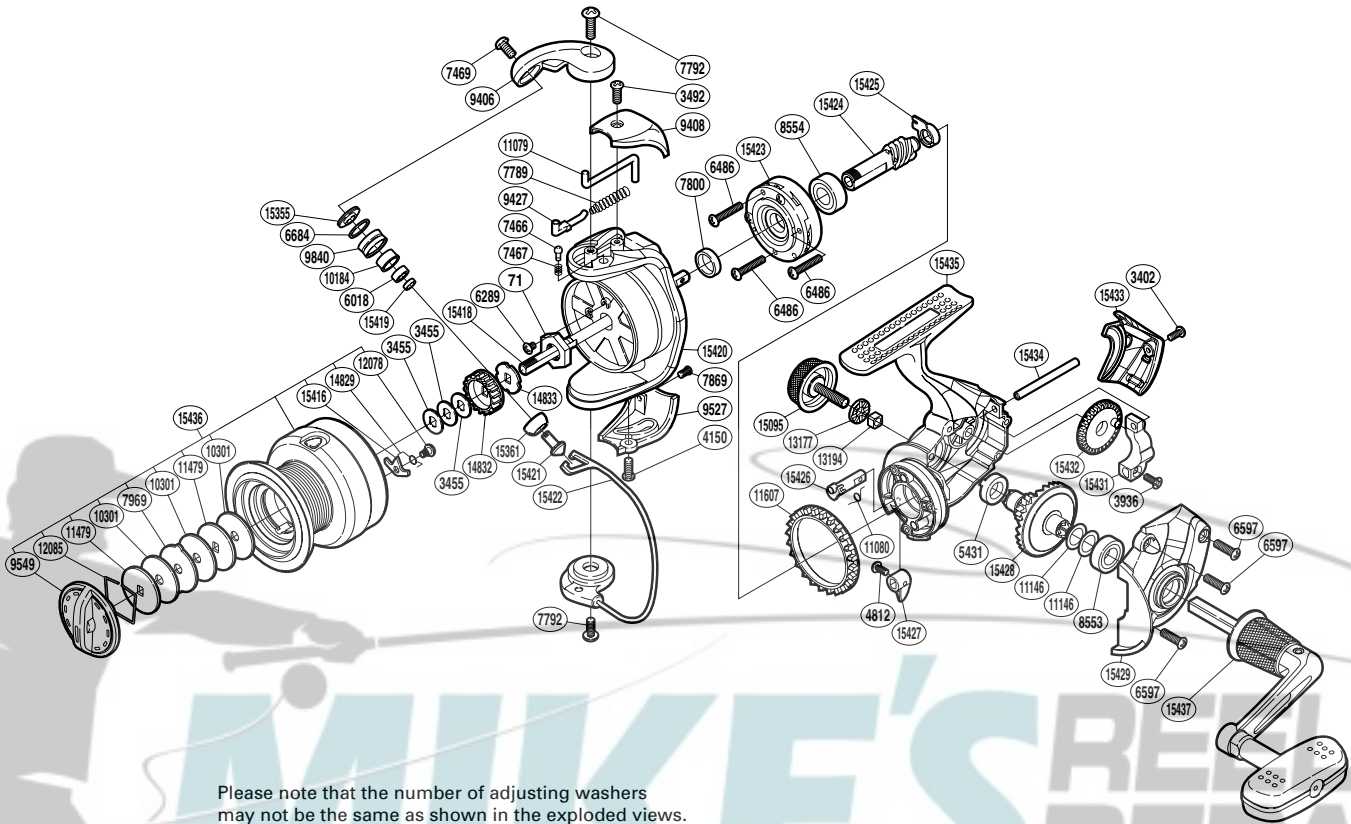

SHIMANO

SAHARA

SH-3000FE

Please note that the number of adjusting washers may not be the same as shown in the exploded views. (Adjustment will vary with each individual product.)

(1SE643004U)

Part No.	Description	Part No.	Description	Part No.	Description
RD 0071	Rotor Nut	RD 8554	Ball Bearing	RD15355	Line Roller Washer
RD 3402	Screw	RD 9406	Bail Arm	RD15361	Line Roller Support Cover
RD 3455	Spool Washer	RD 9408	Bail Spring Cover	RD15416	Drag Click
RD 3492	Screw	RD 9427	Bail Spring Guide	RD15418	Main Shaft
RD 3936	Screw	RD 9527	Bail Hold Support Guard	RD15419	Bearing Spacer
RD 4150	Screw	RD 9549	Drag Knob	RD15420	Rotor
RD 4812	Screw	RD 9840	Line Roller	RD15421	Line Roller Support
RD 5431	Drive Gear Bushing	RD10184	Line Roller Bushing	RD15422	Bail Assembly
RD 6018	Ball Bearing	RD10301	Drag Washer	RD15423	Roller Clutch Assembly
RD 6289	Screw	RD11079	Bail Trip Lever	RD15424	Pinion Gear
RD 6486	Screw	RD11080	Anti-Reverse Cam Spring	RD15425	Pinion Gear Bushing
RD 6597	Screw	RD11146	Washer	RD15426	Anti-Reverse Cam
RD 6684	Line Roller Spacer	RD11479	Key Washer	RD15427	Anti-Reverse Lever
RD 7466	Click Pin	RD11607	Friction Ring	RD15428	Drive Gear
RD 7467	Click Spring	RD12078	Screw	RD15429	Side Cover
RD 7469	Screw	RD12085	Drag Washers Retainer	RD15431	Oscillating Slider
RD 7789	Bail Spring	RD13177	Handle Screw Cap Spacer	RD15432	Oscillating Gear
RD 7792	Screw	RD13194	Handle Screw Lock	RD15433	Rear Protector
RD 7800	Rotor Ring	RD14829	Drag Click Spring	RD15434	Oscillating Guide
RD 7869	Screw	RD14832	Spool Support A	RD15435	Body
RD 7969	Eared Washer	RD14833	Spool Support B	RD15436	Spool Assembly
RD 8553	Ball Bearing	RD15095	Handle Screw Cap	RD15437	Handle Assembly