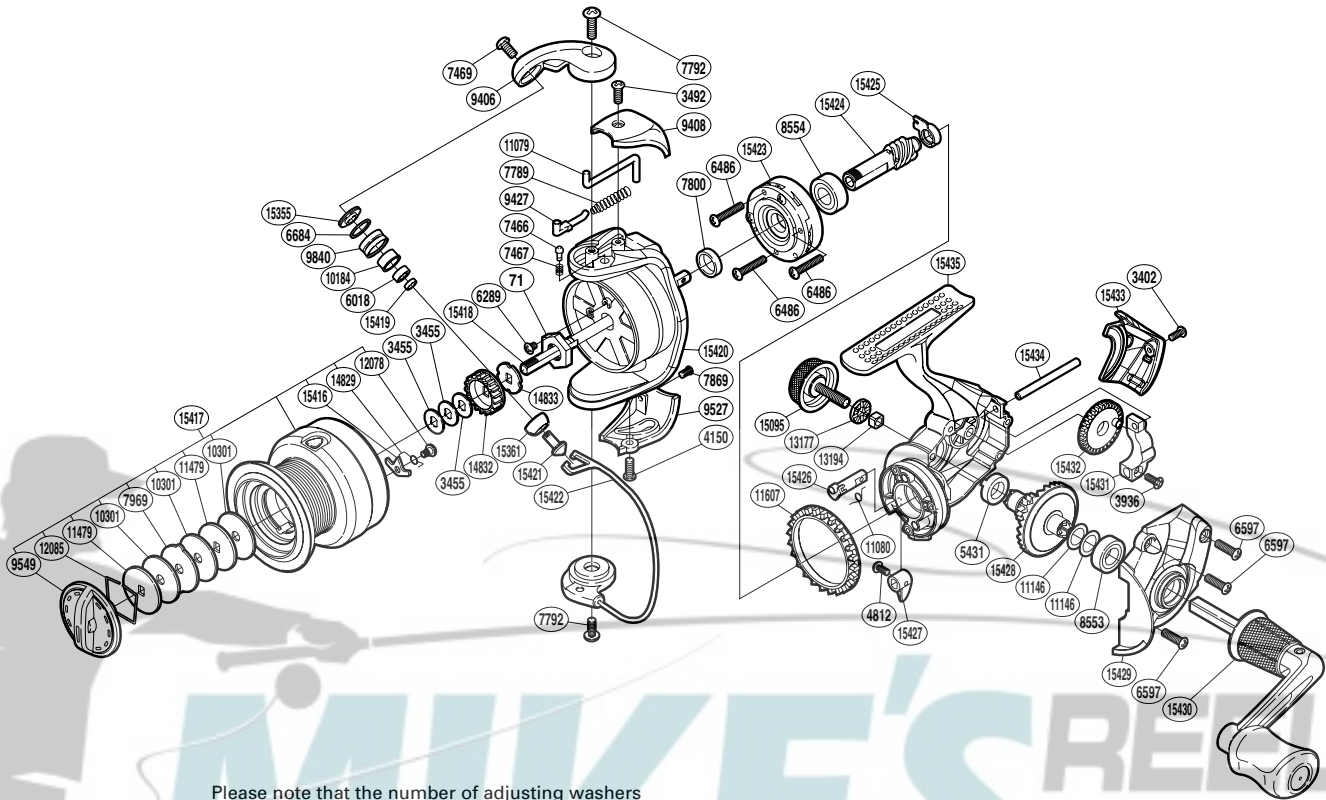

# SHIMANO

## SAHARA

SH-2500FE

Please note that the number of adjusting washers may not be the same as shown in the exploded views. (Adjustment will vary with each individual product.)

(1SE642504U)

Part No.	Description	Part No.	Description	Part No.	Description
RD 0071	Rotor Nut	RD 8554	Ball Bearing	RD15355	Line Roller Washer
RD 3402	Screw	RD 9406	Bail Arm	RD15361	Line Roller Support Cover
RD 3455	Spool Washer	RD 9408	Bail Spring Cover	RD15416	Drag Click
RD 3492	Screw	RD 9427	Bail Spring Guide	RD15417	Spool Assembly
RD 3936	Screw	RD 9527	Bail Hold Support Guard	RD15418	Main Shaft
RD 4150	Screw	RD 9549	Drag Knob	RD15419	Bearing Spacer
RD 4812	Screw	RD 9840	Line Roller	RD15420	Rotor
RD 5431	Drive Gear Bushing	RD10184	Line Roller Bushing	RD15421	Line Roller Support
RD 6018	Ball Bearing	RD10301	Drag Washer	RD15422	Bail Assembly
RD 6289	Screw	RD11079	Bail Trip Lever	RD15423	Roller Clutch Assembly
RD 6486	Screw	RD11080	Anti-Reverse Cam Spring	RD15424	Pinion Gear
RD 6597	Screw	RD11146	Washer	RD15425	Pinion Gear Bushing
RD 6684	Line Roller Spacer	RD11479	Key Washer	RD15426	Anti-Reverse Cam
RD 7466	Click Pin	RD11607	Friction Ring	RD15427	Anti-Reverse Lever
RD 7467	Click Spring	RD12078	Screw	RD15428	Drive Gear
RD 7469	Screw	RD12085	Drag Washers Retainer	RD15429	Side Cover
RD 7789	Bail Spring	RD13177	Handle Screw Cap Spacer	RD15430	Handle Assembly
RD 7792	Screw	RD13194	Handle Screw Lock	RD15431	Oscillating Slider
RD 7800	Rotor Ring	RD14829	Drag Click Spring	RD15432	Oscillating Gear
RD 7869	Screw	RD14832	Spool Support A	RD15433	Rear Protector
RD 7969	Eared Washer	RD14833	Spool Support B	RD15434	Oscillating Guide
RD 8553	Ball Bearing	RD15095	Handle Screw Cap	RD15435	Body