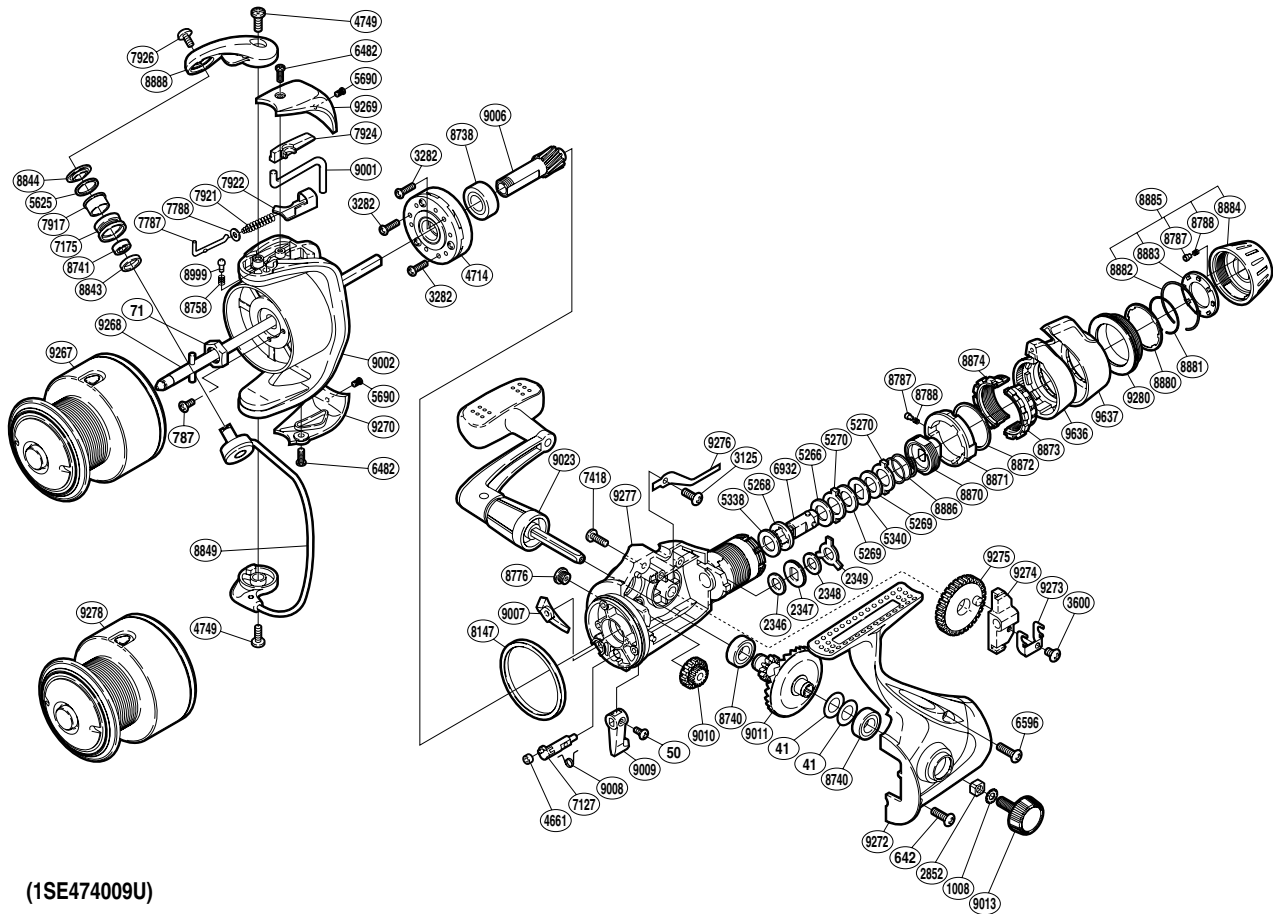

SHIMANO®

SYMETRE A-RB

SY-4000RI

(1SE474009U)

Part No.	Description	Part No.	Description	Part No.	Description
RD 0041	Washer	RD 7175	Line Roller	RD 8884	Drag Programmer (A)
RD 0050	Screw	RD 7418	Screw	RD 8885	Drag Programmer Assembly
RD 0071	Rotor Nut	RD 7787	Bail Spring Guide (A)	RD 8886	Drag Coil Spring
RD 0642	Screw	RD 7788	Spring Guide (A) Support	RD 8888	Bail Arm
RD 0787	Screw	RD 7917	Line Roller Bushing	RD 8999	Click Pin
RD 1008	Handle Lock Washer	RD 7921	Bail Spring	RD 9001	Bail Trip Lever
RD 2346	Drag Washer C (cloth)	RD 7922	Bail Spring Seat	RD 9002	Rotor
RD 2347	Click Gear	RD 7924	Bail Trip Cover	RD 9006	Pinion Gear
RD 2348	Drag Washer C (blue)	RD 7926	Screw	RD 9007	Bail Trip Strike
RD 2349	Eared Washer Bf	RD 8147	Friction Ring	RD 9008	Anti-Reverse Cam Spring
RD 2852	Handle Screw Lock	RD 8738	Ball Bearing	RD 9009	Anti-Reverse Lever
RD 3125	Screw	RD 8740	Ball Bearing	RD 9010	Idle Gear
RD 3282	Screw	RD 8741	Ball Bearing	RD 9011	Drive Gear
RD 3600	Screw	RD 8758	Click Spring	RD 9013	Handle Screw Cap
RD 4661	Anti-Reverse Cam Ring	RD 8776	Oil Cap	RD 9023	Handle Assembly
RD 4714	Roller Clutch Assembly	RD 8787	Click Pin	RD 9267	Spool Assembly
RD 4749	Screw	RD 8788	Click Spring	RD 9268	Main Shaft
RD 5266	Drag Washer H (cloth)	RD 8843	Bearing Spacer	RD 9269	Bail Spring Cover
RD 5268	Drag Shaft (B)	RD 8844	Line Roller Washer	RD 9270	Bail Hold Support Guard
RD 5269	Drag Washer H (blue)	RD 8849	Bail Assembly	RD 9272	Side Cover
RD 5270	Eared Washer B	RD 8870	Pressure Screw	RD 9273	Oscillating Slider Retainer
RD 5338	Drag Washer C (cloth)	RD 8871	Lever Click Gear	RD 9274	Oscillating Slider
RD 5340	Key Washer A	RD 8872	Fightin' Pressure Screw Washer	RD 9275	Oscillating Gear
RD 5625	Line Roller Spacer	RD 8873	Fightin' Pressure Screw	RD 9276	Drag Click
RD 5690	Screw	RD 8874	Fightin' Pressure Screw (B)	RD 9277	Body
RD 6482	Screw	RD 8880	Drag Knob Washer	RD 9278	Spare Spool Assembly
RD 6596	Screw	RD 8881	Drag Knob Retainer	RD 9280	Drag Programmer (B)
RD 6932	Drag Shaft (A)	RD 8882	Click Plate Retainer	RD 9636	Fightin' Lever Inner (A)
RD 7127	Anti-Reverse Cam	RD 8883	Click Plate	RD 9637	Fightin' Lever Outer