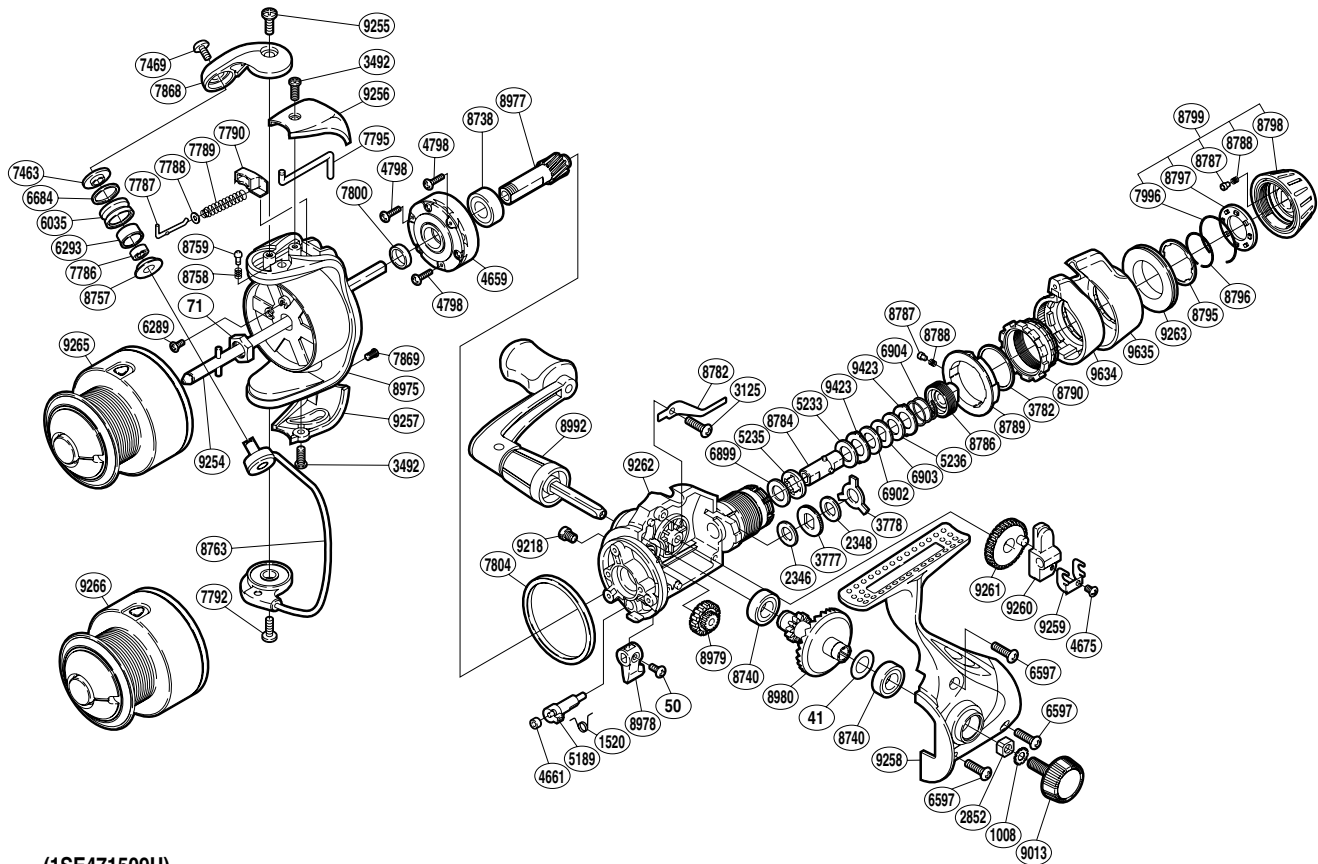

SHIMANO®

SYMETRE A-RB

SY-1500RI

(1SE471509U)

Part No.	Description	Part No.	Description	Part No.	Description
RD 0041	Washer	RD 6904	Drag Coil Spring	RD 8796	Drag Knob Retainer
RD 0050	Screw	RD 7463	Line Roller Washer	RD 8797	Click Plate
RD 0071	Rotor Nut	RD 7469	Screw	RD 8798	Drag Programmer (A)
RD 1008	Handle Lock Washer	RD 7786	Ball Bearing	RD 8799	Drag Programmer Assembly
RD 1520	Anti-Reverse Cam Spring	RD 7787	Bail Spring Guide (A)	RD 8975	Rotor
RD 2346	Drag Washer C (cloth)	RD 7788	Spring Guide (A) Support	RD 8977	Pinion Gear
RD 2348	Drag Washer C (blue)	RD 7789	Bail Spring	RD 8978	Anti-Reverse Lever
RD 2852	Handle Screw Lock	RD 7790	Bail Spring Seat	RD 8979	Idle Gear
RD 3125	Screw	RD 7792	Screw	RD 8980	Drive Gear
RD 3492	Screw	RD 7795	Bail Trip Lever	RD 8992	Handle Assembly
RD 3777	Click Gear	RD 7800	Rotor Ring	RD 9013	Handle Screw Cap
RD 3778	Eared Washer Bf	RD 7804	Friction Ring	RD 9218	Oil Cap
RD 3782	Fightin' Pressure Screw Washer	RD 7868	Bail Arm	RD 9254	Main Shaft
RD 4659	Roller Clutch Assembly	RD 7869	Screw	RD 9255	Screw
RD 4661	Anti-Reverse Cam Ring	RD 7996	Click Plate Retainer	RD 9256	Bail Spring Cover
RD 4675	Screw	RD 8738	Ball Bearing	RD 9257	Bail Hold Support Guard
RD 4798	Screw	RD 8740	Ball Bearing	RD 9258	Side Cover
RD 5189	Anti-Reverse Cam	RD 8757	Bearing Spacer	RD 9259	Oscillating Slider Retainer
RD 5233	Drag Washer H (cloth)	RD 8758	Click Spring	RD 9260	Oscillating Slider
RD 5235	Drag Shaft (B)	RD 8759	Click Pin	RD 9261	Oscillating Gear
RD 5236	Drag Washer H (white plastic)	RD 8763	Bail Assembly	RD 9262	Body
RD 6035	Line Roller	RD 8782	Drag Click	RD 9263	Drag Programmer (B)
RD 6289	Screw	RD 8784	Drag Shaft (A)	RD 9265	Spool Assembly
RD 6293	Line Roller Bushing	RD 8786	Pressure Screw	RD 9266	Spare Spool Assembly
RD 6597	Screw	RD 8787	Click Pin	RD 9423	Eared Washer B
RD 6684	Line Roller Spacer	RD 8788	Click Spring	RD 9634	Fightin' Lever Inner (A)
RD 6899	Drag Washer C (cloth)	RD 8789	Lever Click Gear	RD 9635	Fightin' Lever Outer
RD 6902	Drag Washer F (white plastic)	RD 8790	Fightin' Pressure Screw		
RD 6903	Key Washer A	RD 8795	Drag Knob Washer		