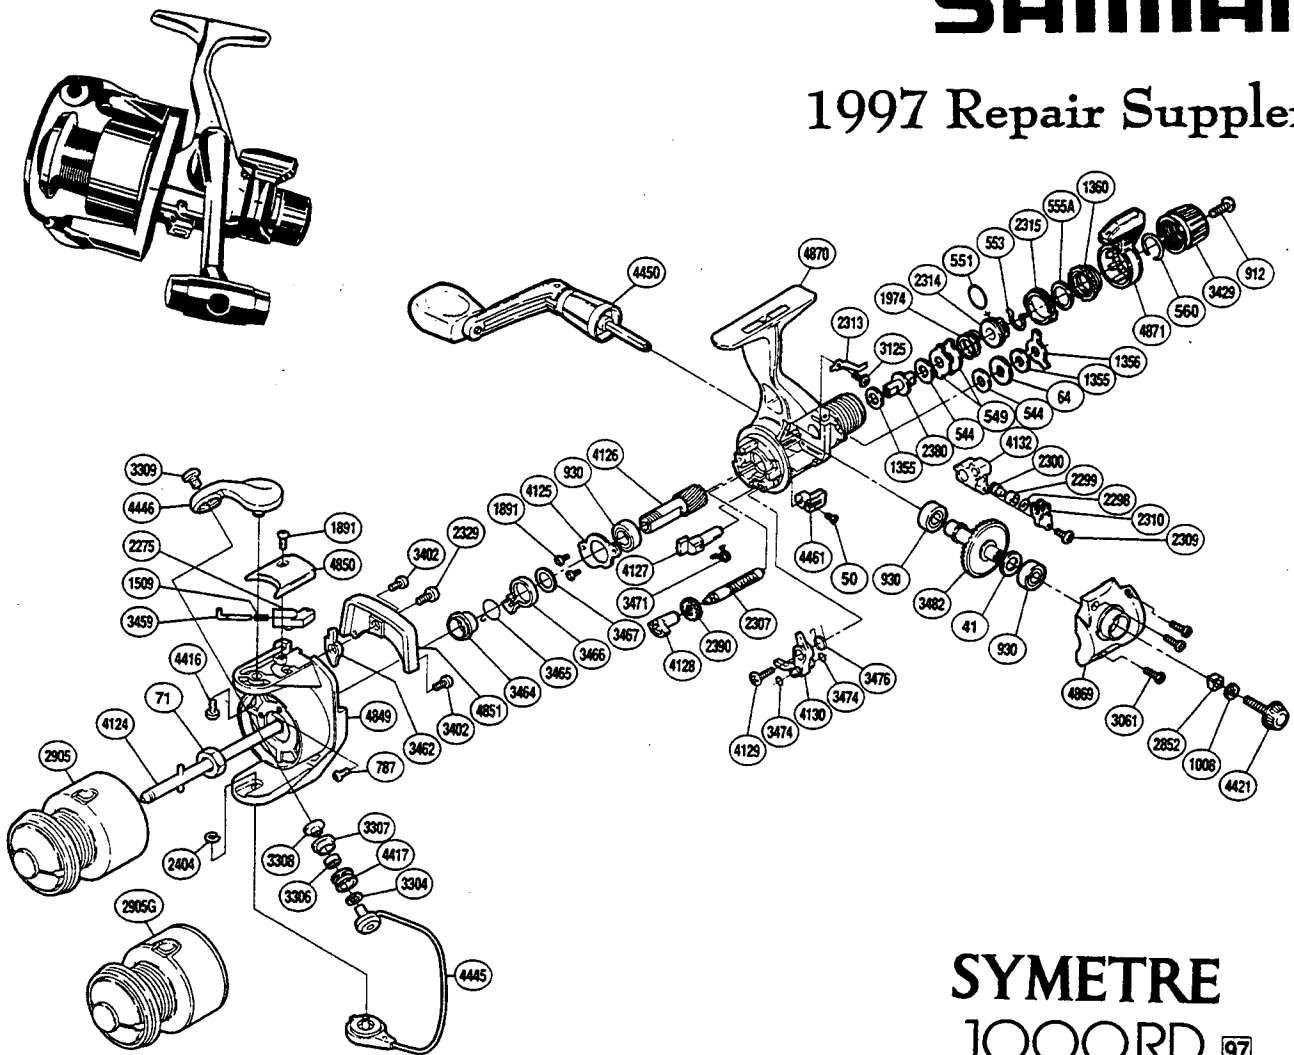

SHIMAN

1997 Repair Supplement

SYMETRE 1000RD 97

SY1000RD

Part #	Description	Part #	Description	Part #	Description
RD 0041	Drive Gear Washer	RD 2310	Oscillating Slider Retainer	RD 3471	Anti-Reverse Cam Spring
RD 0050	Anti-Reverse Lever Screw	RD 2313	Drag Click	RD 3474	"O" Ring
RD 0064	Click Gear	RD 2314	Pressure Screw	RD 3476	Anti-Reverse Pawl Spring
RD 0071	Rotor Nut	RD 2315	Lever Click Gear	RD 3482	Drive Gear
RD 0544	Drag Washer "C" (Cloth)	RD 2329	Bail Trip Lever Screw	RD 4124	Main Shaft
RD 0549	Eared Washer "B"	RD 2380	Drag Shaft	RD 4125	Bearing Retainer
RD 0551	"O" Ring	RD 2390	Idle Gear	RD 4126	Pinion Gear
RD 0553	Hold Click Spring	RD 2404	"E" Lock	RD 4127	Anti-Reverse Cam
RD 0555A	Fightin' Pressure Screw Washer	RD 2852	Handle Screw Lock	RD 4128	Worm Bushing
RD 0560	Lever Hold Spring	RD 2905	Spool Assembly (Aluminum)	RD 4129	Anti-Reverse Pawl Screw
RD 0787	Nut Lock Screw	RD 2905G	Spool Assembly (Graphite)	RD 4130	Anti-Reverse Pawl
RD 0912	Drag Programmer Screw	RD 3061	Side Cover Screw	RD 4132	Oscillating Slider
RD 0930	Ball Bearing	RD 3125	Drag Click Screw	RD 4416	Bail Arm Screw
RD 1008	Handle Lock Washer	RD 3304	Bearing Spacer	RD 4417	Line Roller
RD 1355	Drag Washer "C" (White)	RD 3306	Line Roller Bearing	RD 4421	Handle Screw Cap
RD 1356	Eared Washer "B"	RD 3307	Line Roller Bushing	RD 4445	Bail Assembly
RD 1360	Fightin' Pressure Screw	RD 3308	Line Roller Washer	RD 4446	Bail Arm
RD 1509	Bail Spring	RD 3309	Line Roller Screw	RD 4450	Handle Assembly
RD 1891	Multi Purpose Screw	RD 3402	Cover Screw	RD 4461	Anti-Reverse Lever
RD 1974	Drag Coil Spring	RD 3429	Drag Programmer	RD 4849	Rotor
RD 2275	Bail Spring Guide (B)	RD 3459	Bail Spring Guide (A)	RD 4850	Bail Spring Cover
RD 2298	Spacer	RD 3462	Bail Trip Lever	RD 4851	Counterbalance Cover
RD 2299	Oscillating Slider Bushing	RD 3464	Lock Out Spring Holder	RD 4869	Side Cover
RD 2300	Oscillating Pawl	RD 3465	Anti-Reverse Lock Out Spring	RD 4870	Body
RD 2307	Worm Shaft	RD 3466	Anti-Reverse Lock Out	RD 4871	Fightin' Drag II Lever
RD 2309	Slider Retainer Screw	RD 3467	Bushing Washer		