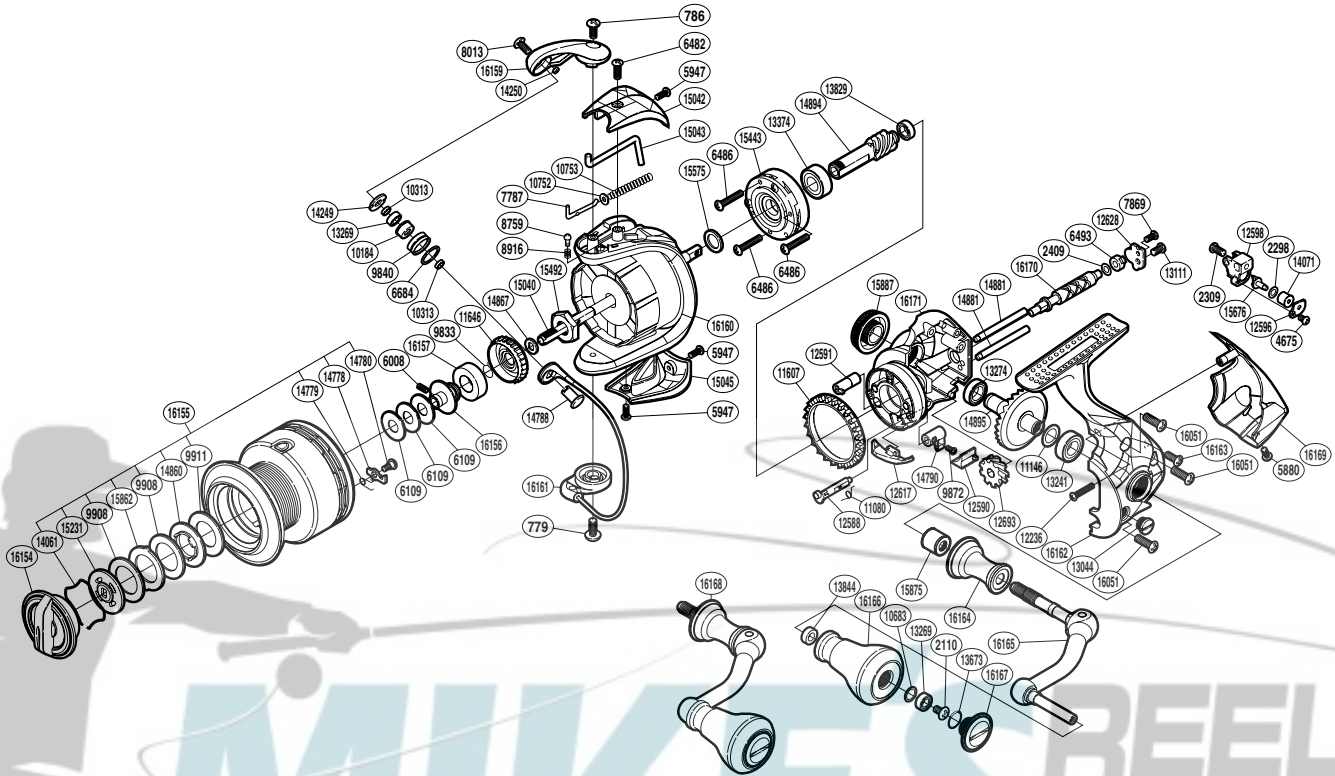

SHIMANO

STRADIC **C14+** SA-RB

STCI4+4000FA

(51SE794001U) Please note that the number of adjusting washers may not be the same as shown in the exploded views. (Adjustment will vary with each individual product.)