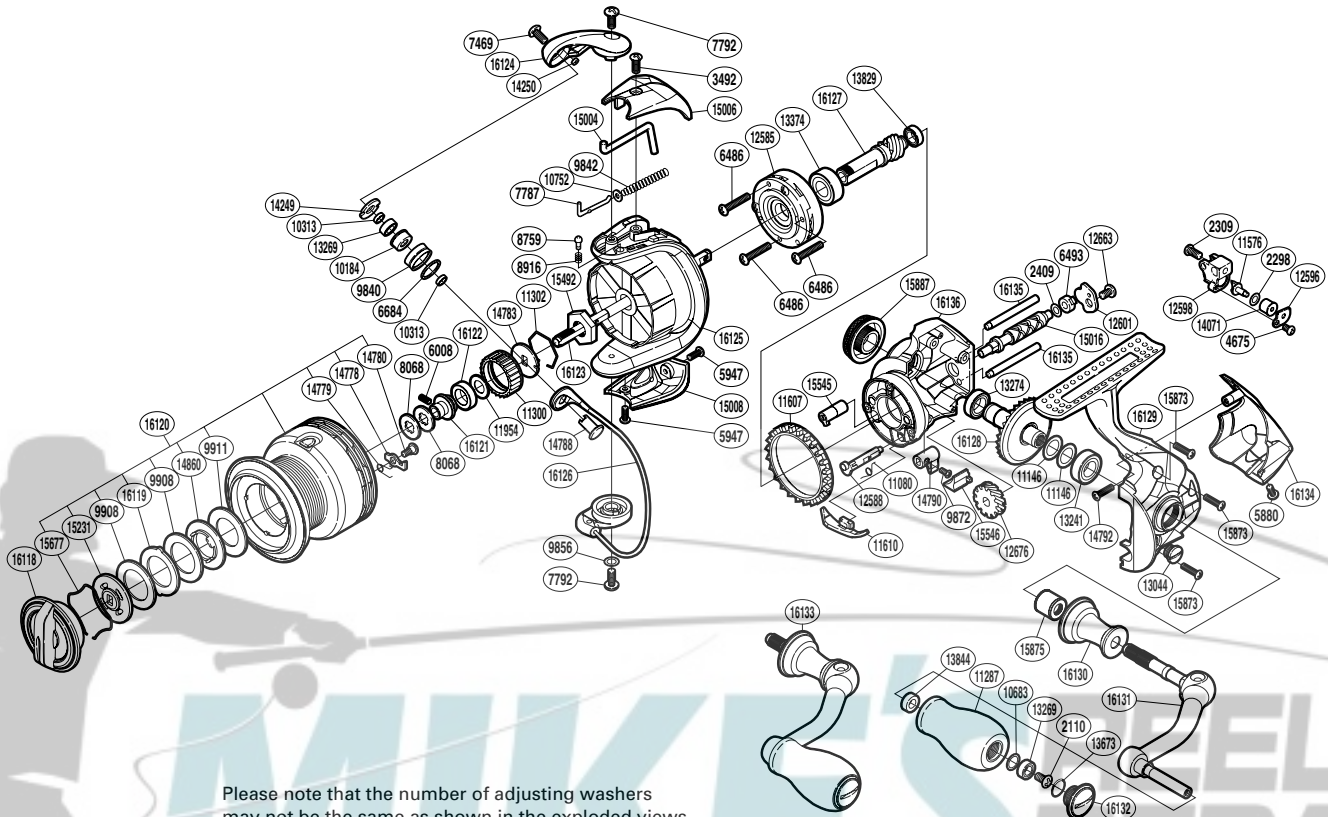

SHIMANO

STRADIC **C14+** SA-RB

STCI4+2500FA

(51SE792501U)

Please note that the number of adjusting washers may not be the same as shown in the exploded views. (Adjustment will vary with each individual product.)