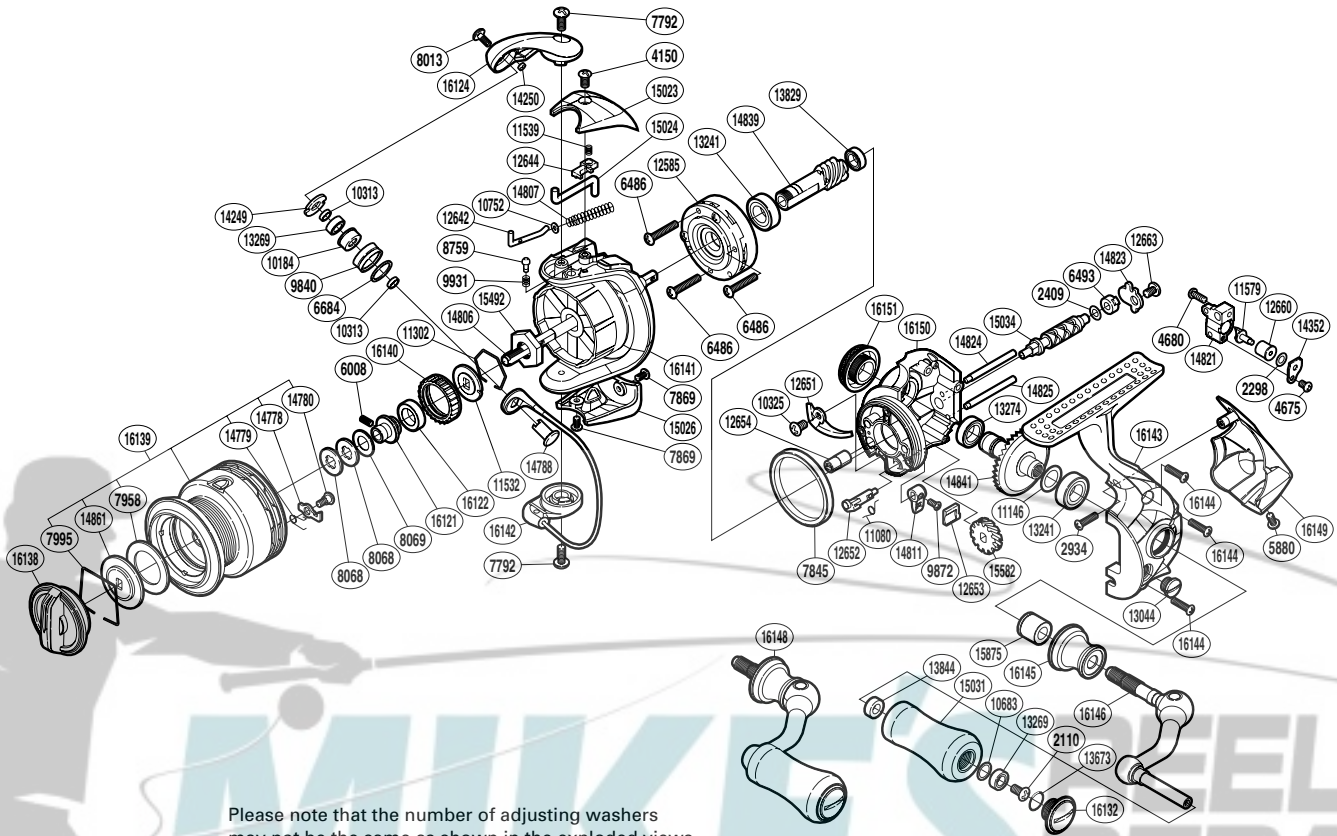

SHIMANO

STRADIC **C14+** SA-RB

STCI4+1000FA

(51SE791001U)

Please note that the number of adjusting washers may not be the same as shown in the exploded views. (Adjustment will vary with each individual product.)