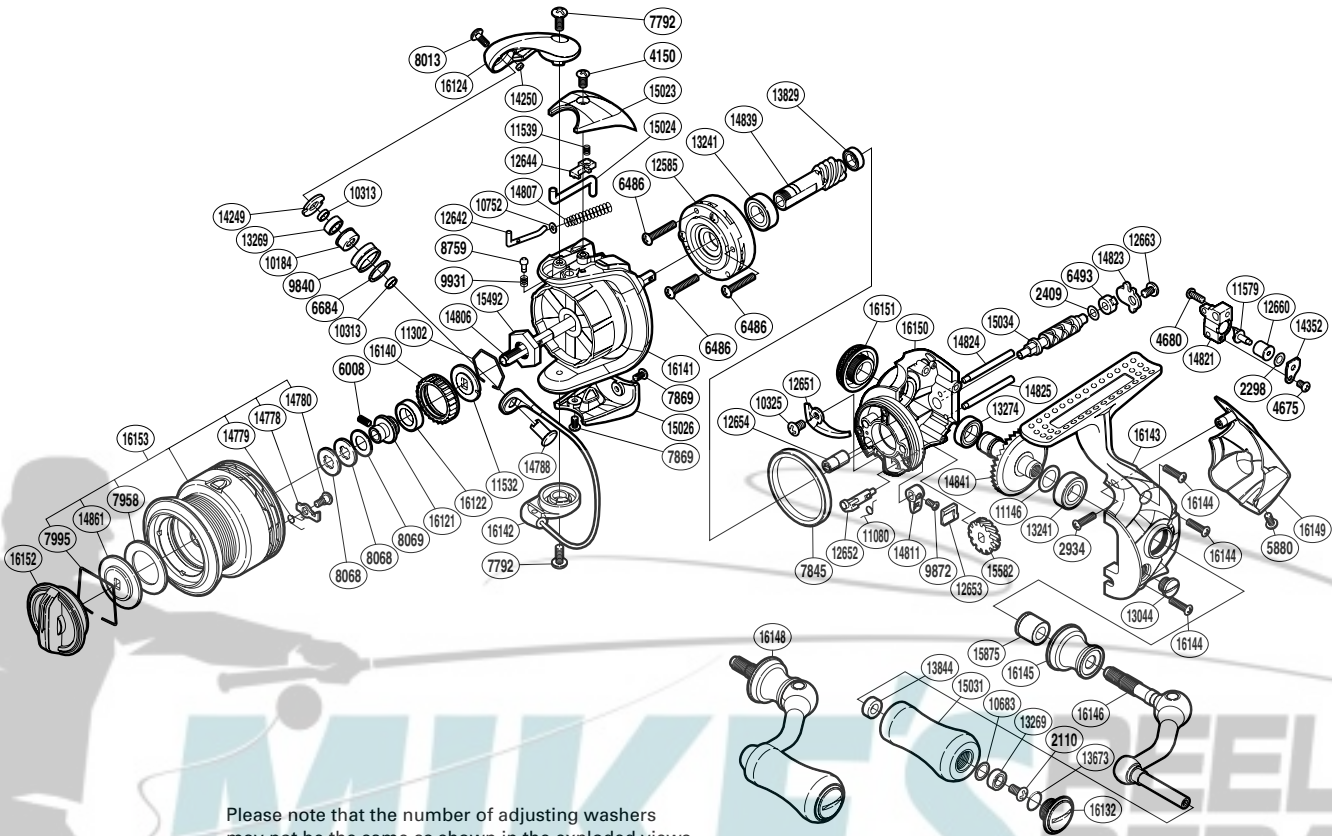

SHIMANO

STRADIC **C14+** SA-RB

STCI4+1000FAML

(51SE791101U)

Please note that the number of adjusting washers may not be the same as shown in the exploded views. (Adjustment will vary with each individual product.)