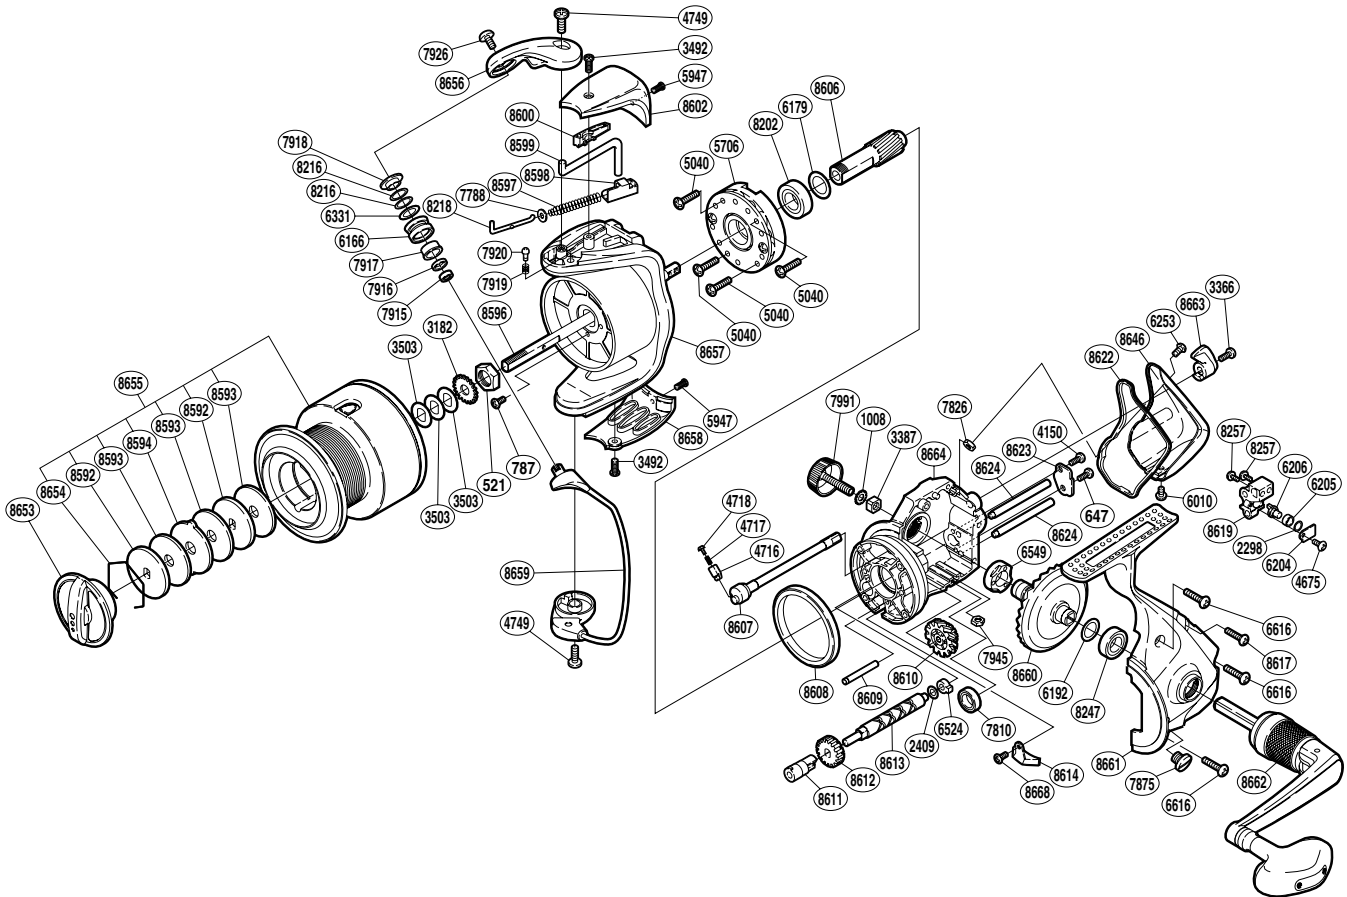

SHIMANO®

STRADIC®

ST-6000FH

Part No.	Description	Part No.	Description	Part No.	Description
RD 0521	Rotor Nut	RD 6524	Worm Bushing (rear)	RD 8602	Bail Spring Cover
RD 0647	Worm Shaft Retainer Screw (B)	RD 6549	Drive Gear Bushing	RD 8606	Pinion Gear
RD 0787	Nut Lock Screw	RD 6616	Side Cover Screw (large)	RD 8607	Anti-Reverse Cam
RD 1008	Handle Lock Washer	RD 7788	Spring Guide (A) Support	RD 8608	Friction Ring
RD 2298	Spacer	RD 7810	Ball Bearing	RD 8609	Idle Gear (B) Shaft
RD 2409	Worm Shaft Spacer	RD 7826	Rear Protector Nut (A)	RD 8610	Idle Gear (B)
RD 3182	Spool Support	RD 7875	Oil Cap	RD 8611	Worm Bushing (front)
RD 3366	Anti-Reverse Lever Screw	RD 7915	Line Roller Bearing	RD 8612	Idle Gear
RD 3387	Handle Screw Lock	RD 7916	Bearing Spacer	RD 8613	Worm Shaft
RD 3492	Protector Screw (A)	RD 7917	Line Roller Bushing	RD 8614	Bail Trip Strike
RD 3503	Spool Washer	RD 7918	Line Roller Washer	RD 8617	Side Cover Screw (small)
RD 4150	Worm Shaft Retainer Screw (A)	RD 7919	Click Spring	RD 8619	Oscillating Slider
RD 4675	Oscillating Pawl Cover Screw	RD 7920	Click Pin	RD 8622	Rear Shield
RD 4716	Click Spring Guide (B)	RD 7926	Line Roller Screw	RD 8623	Worm Shaft Retainer
RD 4717	Click Spring	RD 7945	Rear Protector Nut (B)	RD 8624	Oscillating Guide
RD 4718	Click Spring Guide (A)	RD 7991	Handle Screw Cap	RD 8646	Rear Protector
RD 4749	Multi-Purpose Screw	RD 8202	Ball Bearing	RD 8653	Drag Knob
RD 5040	Roller Clutch Screw	RD 8216	Adjusting Washer	RD 8654	Drag Washers Retainer
RD 5706	Roller Clutch Assembly	RD 8218	Bail Spring Guide (A)	RD 8655	Spool Assembly
RD 5947	Protector Screw (B)	RD 8247	Ball Bearing	RD 8656	Bail Arm
RD 6010	Rear Protector Screw (D)	RD 8257	Slider Retainer Screw	RD 8657	Rotor
RD 6166	Line Roller	RD 8592	Key Washer	RD 8658	Bail Hold Support Guard
RD 6179	Bearing Washer	RD 8593	Drag Washer	RD 8659	Bail Assembly
RD 6192	Drive Gear Washer	RD 8594	Eared Washer	RD 8660	Drive Gear
RD 6204	Oscillating Pawl Cover	RD 8596	Main Shaft	RD 8661	Side Cover
RD 6205	Oscillating Slider Bushing	RD 8597	Bail Spring	RD 8662	Handle Assembly
RD 6206	Oscillating Pawl	RD 8598	Bail Spring Seat	RD 8663	Anti-Reverse Lever
RD 6253	Rear Protector Screw (C)	RD 8599	Bail Trip Lever	RD 8664	Body
RD 6331	Line Roller Spacer	RD 8600	Bail Trip Cover	RD 8668	Bail Trip Strike Screw