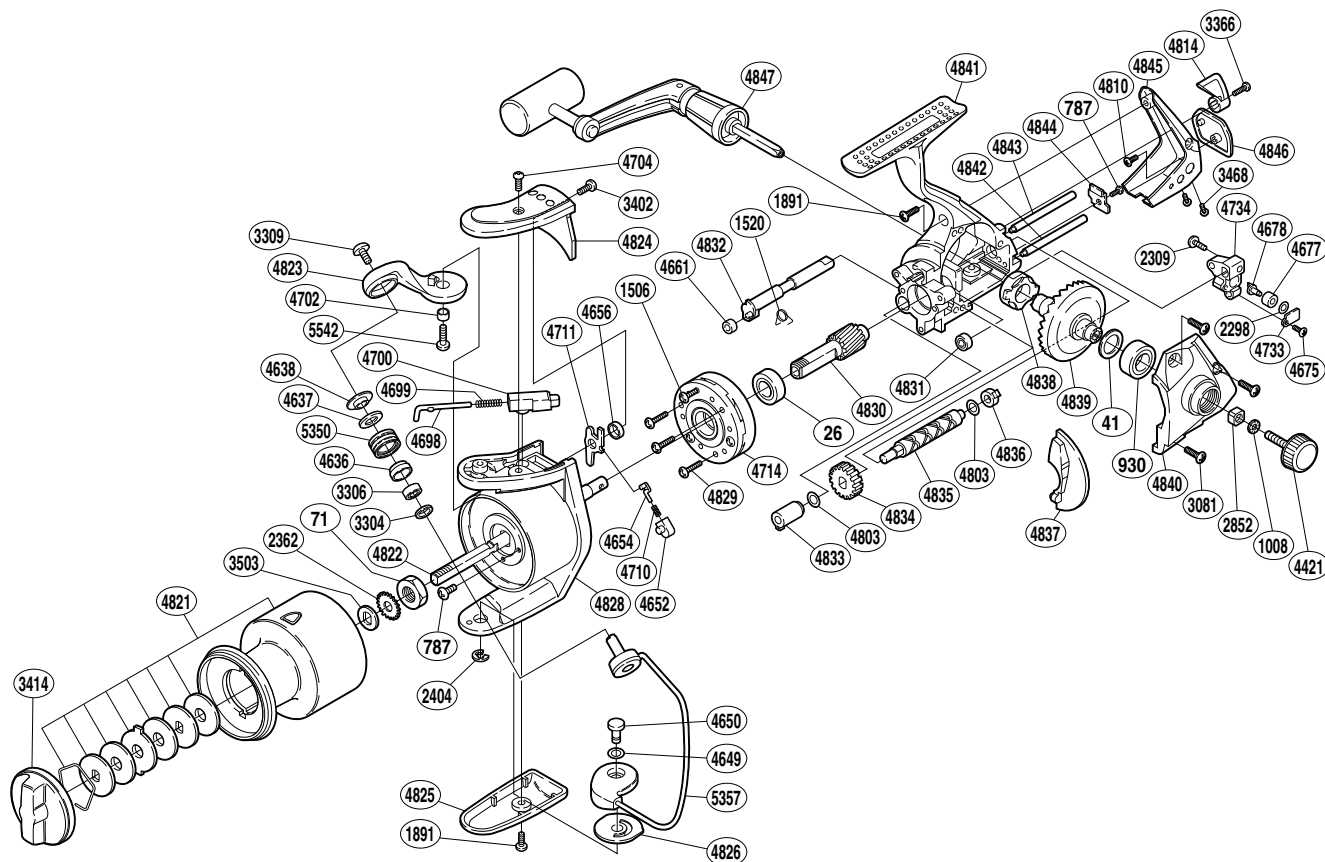

SHIMANO®

STRADIC®

ST-4000FE

Part No.	Description	Part No.	Description	Part No.	Description
RD 0026	Ball Bearing	RD 4638	Line Roller Washer	RD 4824	Bail Spring Cover
RD 0041	Drive Gear Washer	RD 4649	Spacer	RD 4825	Bail Hold Support Guard
RD 0071	Rotor Nut	RD 4650	Bail Hold Support Shaft	RD 4826	Bail Hold Support Spacer
RD 0787	Multi-Purpose Screw	RD 4652	Lever Spring Guide (B)	RD 4828	Rotor
RD 0930	Ball Bearing	RD 4654	Lever Spring Guide (A)	RD 4829	Roller Clutch Screw
RD 1008	Handle Lock Washer	RD 4661	Trip Lever Spacer	RD 4830	Pinion Gear
RD 1506	Clutch Cover Screw	RD 4675	Anti-Reverse Pawl Cover Screw	RD 4831	Ball Bearing
RD 1520	Anti-Reverse Cam Spring	RD 4677	Oscillating Pawl Cover Screw	RD 4832	Anti-Reverse Cam
RD 1891	Multi-Purpose Screw	RD 4678	Oscillating Slider Bushing	RD 4833	Worm Bushing (front)
RD 2298	Spacer	RD 4698	Oscillating Pawl	RD 4834	Idle Gear
RD 2309	Slider Retainer Screw	RD 4699	Bail Spring Guide (A)	RD 4835	Worm Shaft
RD 2362	Spool Support	RD 4700	Bail Spring Guide (B)	RD 4836	Worm Bushing (rear)
RD 2404	"E" Lock	RD 4702	Bail Spring Guide (B)	RD 4837	Side Cover Flange
RD 2852	Handle Screw Lock	RD 4704	Bail Spring Cover Screw (large)	RD 4838	Drive Gear Bushing
RD 3081	Side Cover Screw	RD 4710	Lever Spring	RD 4839	Drive Gear
RD 3304	Bearing Spacer	RD 4711	Bail Trip Lever	RD 4840	Side Cover
RD 3306	Line Roller Bearing	RD 4714	Roller Clutch Assembly	RD 4841	Body
RD 3309	Line Roller Screw	RD 4733	Oscillating Pawl Cover	RD 4842	Oscillating Guide (A)
RD 3366	Anti-Reverse Lever Screw	RD 4734	Oscillating Pawl Cover	RD 4843	Oscillating Guide (B)
RD 3402	Bail Spring Cover Screw (small)	RD 4734	Oscillating Slider	RD 4844	Worm Shaft Retainer
RD 3414	Drag Knob	RD 4803	Worm Shaft Spacer	RD 4845	Rear Cover
RD 3468	Rear Cover Screw (short)	RD 4810	Rear Protector Screw	RD 4846	Rear Protector
RD 3503	Spool Washer	RD 4814	Anti-Reverse Lever	RD 4847	Handle Assembly
RD 4421	Handle Screw Cap	RD 4821	Spool Assembly	RD 5350	Line Roller
RD 4636	Line Roller Bushing	RD 4822	Main Shaft	RD 5357	Bail Assembly
RD 4637	Line Roller Spacer	RD 4823	Bail Arm	RD 5542	Bail Arm Screw