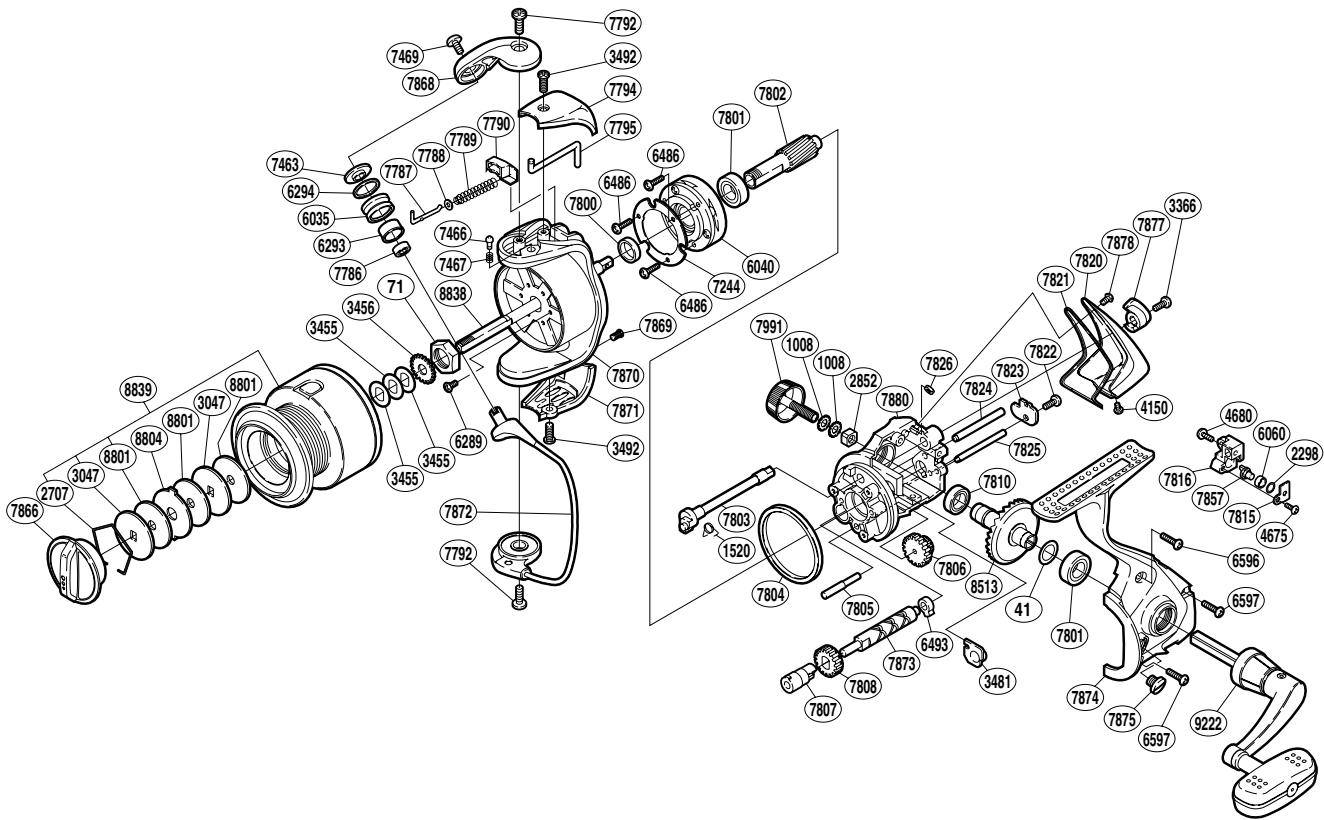

SHIMANO®

STRADIC®

ST-2500FH

| Part No. | Description | Part No. | Description | Part No. | Description |
|----------|------------------------------|----------|--------------------------|----------|-------------------------------|
| RD0041 | Drive Gear Washer | RD7244 | Roller Clutch Reinforce | RD7821 | Rear Shield |
| RD0071 | Rotor Nut | RD7463 | Line Roller Washer | RD7822 | Worm Shaft Retainer Screw |
| RD1008 | Handle Lock Washer | RD7466 | Click Pin | RD7823 | Worm Shaft Retainer |
| RD1520 | Anti-Reverse Cam Spring | RD7467 | Click Spring | RD7824 | Oscillating Guide (B) |
| RD2298 | Spacer | RD7469 | Line Roller Screw | RD7825 | Oscillating Guide (A) |
| RD2707 | Drag Washers Retainer | RD7786 | Ball Bearing | RD7826 | Rear Protector Nut |
| RD2852 | Handle Screw Lock | RD7787 | Bail Spring Guide (A) | RD7857 | Oscillating Pawl |
| RD3047 | Key Washer | RD7788 | Spring Guide (A) Support | RD7866 | Drag Knob |
| RD3366 | Anti-Reverse Lever Screw | RD7789 | Bail Spring | RD7868 | Bail Arm |
| RD3455 | Spool Washer | RD7790 | Bail Spring Seat | RD7869 | Bail Hold Support Guard Screw |
| RD3456 | Spool Support | RD7792 | Multi-Purpose Screw | RD7870 | Rotor |
| RD3481 | Bushing | RD7794 | Bail Spring Cover | RD7871 | Bail Hold Support Guard |
| RD3492 | Multi-Purpose Screw | RD7795 | Bail Trip Lever | RD7872 | Bail Assembly |
| RD4150 | Rear Protector Screw (C) | RD7800 | Rotor Ring | RD7873 | Worm Shaft |
| RD4675 | Oscillating Pawl Cover Screw | RD7801 | Ball Bearing | RD7874 | Side Cover |
| RD4680 | Slider Retainer Screw | RD7802 | Pinion Gear | RD7875 | Oil Cap |
| RD6035 | Line Roller | RD7803 | Anti-Reverse Cam | RD7877 | Anti-Reverse Lever |
| RD6040 | Roller Clutch Assembly | RD7804 | Friction Ring | RD7878 | Rear Protector Screw (B) |
| RD6060 | Oscillating Slider Bushing | RD7805 | Idle Gear (B) Shaft | RD7880 | Body |
| RD6289 | Nut Lock Screw | RD7806 | Idle Gear (B) | RD7991 | Handle Screw Cap |
| RD6293 | Line Roller Bushing | RD7807 | Worm Bushing (front) | RD8513 | Drive Gear |
| RD6294 | Line Roller Spacer | RD7808 | Idle Gear | RD8801 | Drag Washer |
| RD6486 | Roller Clutch Screw | RD7810 | Ball Bearing | RD8804 | Eared Washer |
| RD6493 | Worm Bushing (rear) | RD7815 | Oscillating Pawl Cover | RD8838 | Main Shaft |
| RD6596 | Side Cover Screw (short) | RD7816 | Oscillating Slider | RD8839 | Spool Assembly |
| RD6597 | Side Cover Screw (long) | RD7820 | Rear Protector | RD9222 | Handle Assembly |