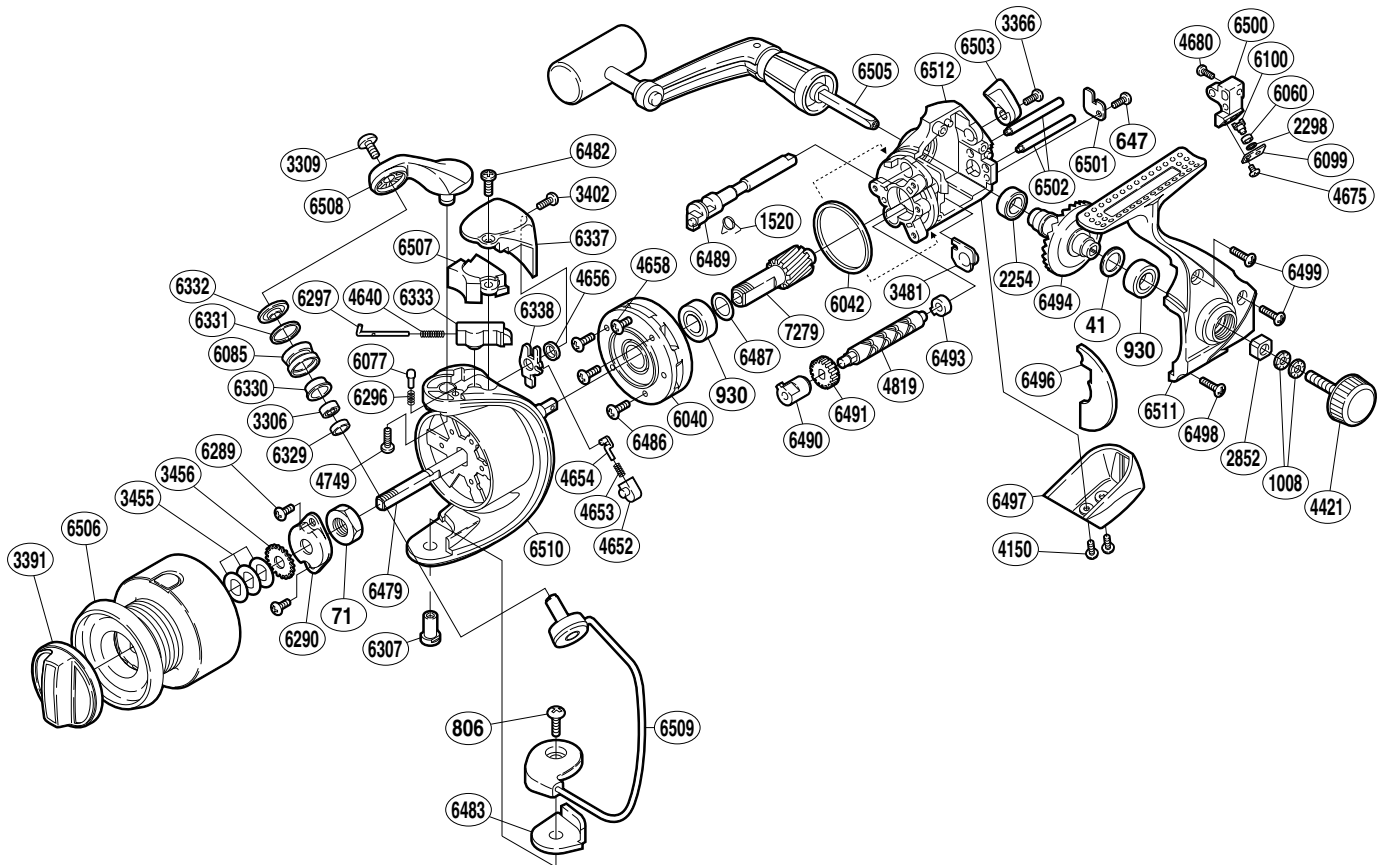

### ST-2000FG

Part No.	Description	Part No.	Description	Part No.	Description
RD 0041	Drive Gear Washer	RD 4675	Oscillating Pawl Cover Screw	RD 6486	Roller Clutch Screw
RD 0071	Rotor Nut	RD 4680	Slider Retainer Screw	RD 6487	Adjusting Washer
RD 0647	Worm Shaft Retainer Screw	RD 4749	Bail Arm Screw	RD 6489	Anti-Reverse Cam
RD 0806	Bail Hold Support Screw	RD 4819	Worm Shaft	RD 6490	Worm Bushing (front)
RD 0930	Ball Bearing	RD 6040	Roller Clutch Assembly	RD 6491	Idle Gear
RD 1008	Handle Lock Washer	RD 6042	Friction Ring	RD 6493	Worm Bushing (rear)
RD 1520	Anti-Reverse Cam Spring	RD 6060	Oscillating Slider Bushing	RD 6494	Drive Gear
RD 2254	Ball Bearing	RD 6077	Click Pin	RD 6496	Side Cover Flange
RD 2298	Spacer	RD 6085	Line Roller	RD 6497	Rear Protector
RD 2852	Handle Screw Lock	RD 6099	Oscillating Pawl Cover	RD 6498	Side Cover Screw (short)
RD 3306	Ball Bearing	RD 6100	Oscillating Pawl	RD 6499	Side Cover Screw (long)
RD 3309	Line Roller Screw	RD 6289	Nut Lock Screw	RD 6500	Oscillating Slider
RD 3366	Anti-Reverse Lever Screw	RD 6290	Rotor Nut Lock Plate	RD 6501	Worm Shaft Retainer
RD 3391	Drag Knob	RD 6296	Click Spring	RD 6502	Oscillating Guide
RD 3402	Protector Screw (small)	RD 6297	Bail Spring Guide (A)	RD 6503	Anti-Reverse Lever
RD 3455	Spool Washer	RD 6307	Bail Hold Support Shaft	RD 6505	Handle Assembly
RD 3456	Spool Support	RD 6329	Bearing Spacer	RD 6506	Spool Assembly
RD 3481	Bushing	RD 6330	Line Roller Bushing	RD 6507	Bail Spring Cover
RD 4150	Rear Protector Screw	RD 6331	Line Roller Spacer	RD 6508	Bail Arm
RD 4421	Handle Screw Cap	RD 6332	Line Roller Washer	RD 6509	Bail Assembly
RD 4640	Bail Spring	RD 6333	Bail Spring Guide (B)	RD 6510	Rotor
RD 4652	Lever Spring Guide (B)	RD 6337	Rotor Protector	RD 6511	Side Cover
RD 4653	Lever Spring	RD 6338	Bail Trip Lever	RD 6512	Body
RD 4654	Lever Spring Guide (A)	RD 6479	Main Shaft	RD 7279	Pinion Gear
RD 4656	Trip Lever Spacer	RD 6482	Protector Screw (large)		
RD 4658	Clutch Cover Screw	RD 6483	Bail Hold Support Spacer		