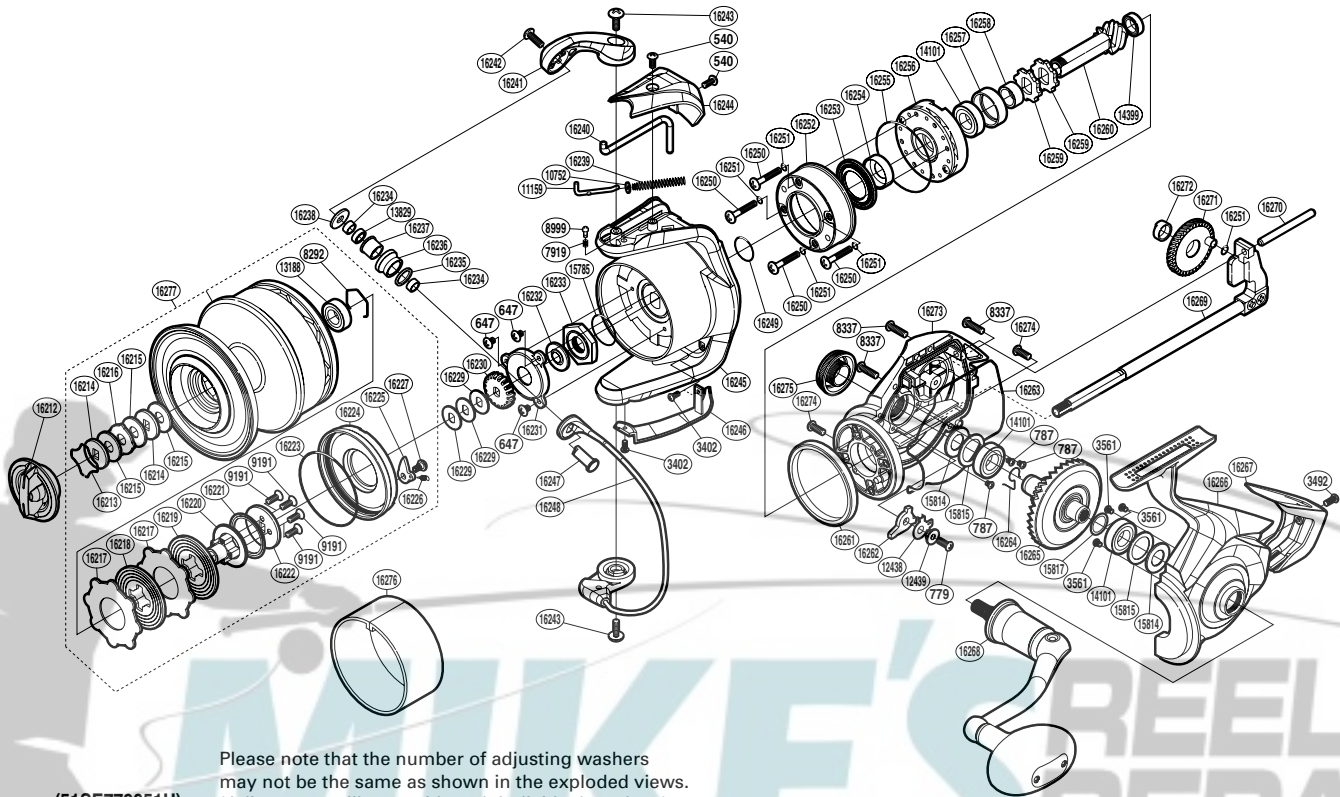

SHIMANO

Saragosa S A-RB

SRG-25000SW

(51SE779951U)

Please note that the number of adjusting washers may not be the same as shown in the exploded views. (Adjustment will vary with each individual product.)

Part No.	Description	Part No.	Description	Part No.	Description
RD 0540	Screw	RD16218	Spool Drag Disk	RD16249	O Ring
RD 0647	Screw	RD16219	Spool Drag Disk	RD16250	Screw
RD 0779	Screw	RD16220	Bearing Bushing	RD16251	O Ring
RD 0787	Screw	RD16221	Bearing Water Proof	RD16252	Roller Clutch Water Proof Cover
RD 3402	Screw	RD16222	Spool Support	RD16253	Roller Clutch Water Proof
RD 3492	Screw	RD16223	O Ring	RD16254	Rotor Ring
RD 3561	Screw	RD16224	Drag Cover	RD16255	O Ring
RD 7919	Click Spring	RD16225	Drag Click	RD16256	Roller Clutch Assembly
RD 8292	Bearing Retainer	RD16226	Drag Click Spring	RD16257	Bearing Housing
RD 8337	Screw	RD16227	Screw	RD16258	Pinion Gear Collar
RD 8999	Click Pin	RD16229	Spool Support Washer	RD16259	Anti-Reverse Ratchet
RD 9191	Screw	RD16230	Spool Support	RD16260	Pinion Gear
RD10752	Spring Guide A Support	RD16231	Nut Lock Plate	RD16261	Friction Ring
RD11159	Bail Spring Guide A	RD16232	Bearing Water Proof	RD16262	Assist Anti-Reverse Pawl
RD12438	Anti-Reverse Pawl Cover	RD16233	Rotor Nut	RD16263	Body Seal
RD12439	Anti-Reverse Pawl Collar	RD16234	Line Roller Collar	RD16264	Anti-Reverse Pawl Spring
RD13188	Ball Bearing	RD16235	Line Roller Spacer	RD16265	Drive Gear
RD13829	Ball Bearing	RD16236	Line Roller	RD16266	Side Cover
RD14101	Ball Bearing	RD16237	Line Roller Bushing	RD16267	Rear Protector
RD14399	Ball Bearing	RD16238	Line Roller Washer	RD16268	Handle Assembly
RD15785	O Ring	RD16239	Bail Spring	RD16269	Main Shaft Assembly
RD15814	Bearing Water Proof	RD16240	Bail Trip Lever	RD16270	Oscillating Guide
RD15815	Washer	RD16241	Bail Arm	RD16271	Oscillating Gear
RD15817	Washer	RD16242	Screw	RD16272	Oscillating Gear Bushing
RD16212	Drag Knob	RD16243	Screw	RD16273	Body
RD16213	Drag Washers Retainer	RD16244	Bail Spring Cover	RD16274	Screw
RD16214	Key Washer	RD16245	Rotor	RD16275	Handle Screw Cap
RD16215	Drag Washer	RD16246	Bail Hold Support Guard	RD16277	Spool Assembly
RD16216	Eared Washer	RD16247	Line Roller Support		
RD16217	Drag Washer	RD16248	Bail Assembly	RD16276	Line Band (accessory)