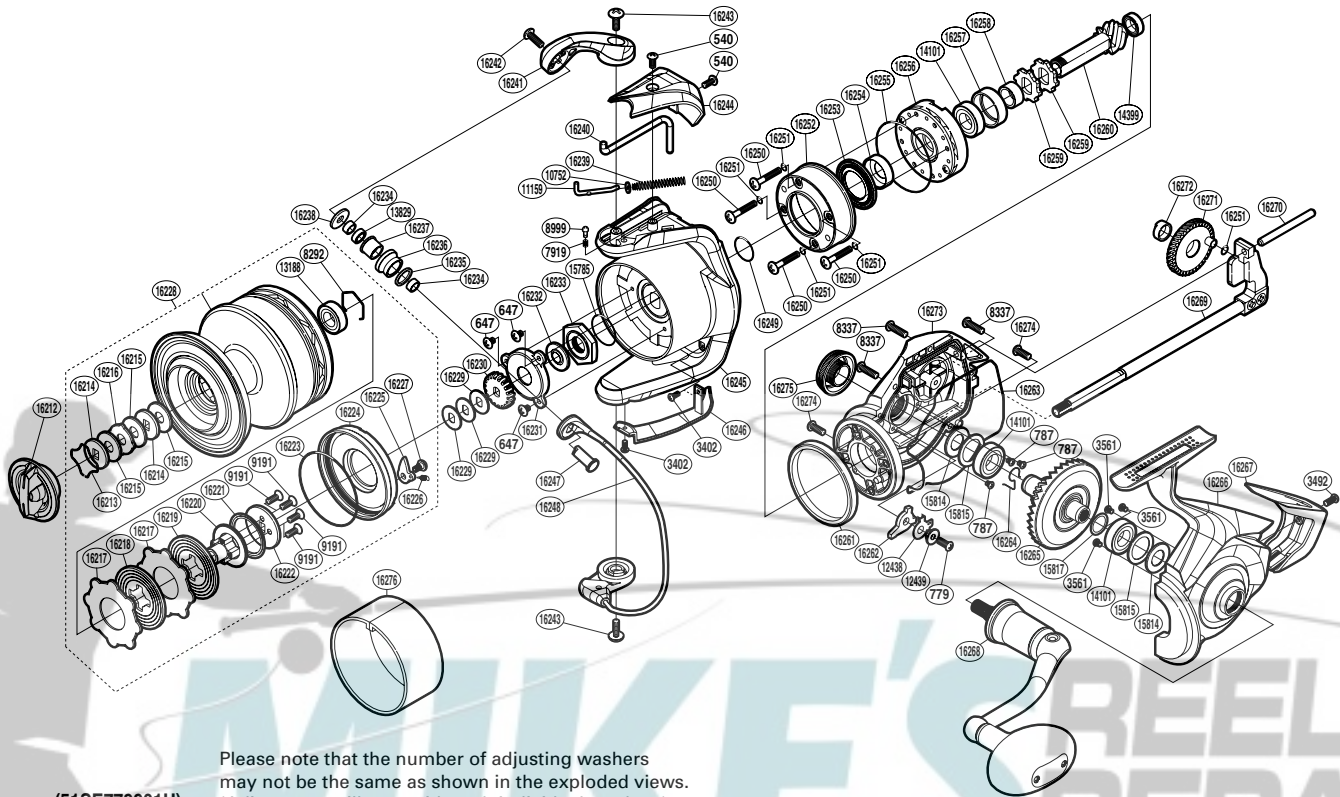

SHIMANO

Saragosa SA-RB

SRG-20000SW

(51SE779901U)

Please note that the number of adjusting washers may not be the same as shown in the exploded views. (Adjustment will vary with each individual product.)

Part No.	Description	Part No.	Description	Part No.	Description
RD 0540	Screw	RD16218	Spool Drag Disk	RD16248	Bail Assembly
RD 0647	Screw	RD16219	Spool Drag Disk	RD16249	O Ring
RD 0779	Screw	RD16220	Bearing Bushing	RD16250	Screw
RD 0787	Screw	RD16221	Bearing Water Proof	RD16251	O Ring
RD 3402	Screw	RD16222	Spool Support	RD16252	Roller Clutch Water Proof Cover
RD 3492	Screw	RD16223	O Ring	RD16253	Roller Clutch Water Proof
RD 3561	Screw	RD16224	Drag Cover	RD16254	Rotor Ring
RD 7919	Click Spring	RD16225	Drag Click	RD16255	O Ring
RD 8292	Bearing Retainer	RD16226	Drag Click Spring	RD16256	Roller Clutch Assembly
RD 8337	Screw	RD16227	Screw	RD16257	Bearing Housing
RD 8999	Click Pin	RD16228	Spool Assembly	RD16258	Pinion Gear Collar
RD 9191	Screw	RD16229	Spool Support Washer	RD16259	Anti-Reverse Ratchet
RD10752	Spring Guide A Support	RD16230	Spool Support	RD16260	Pinion Gear
RD11159	Bail Spring Guide A	RD16231	Nut Lock Plate	RD16261	Friction Ring
RD12438	Anti-Reverse Pawl Cover	RD16232	Bearing Water Proof	RD16262	Assist Anti-Reverse Pawl
RD12439	Anti-Reverse Pawl Collar	RD16233	Rotor Nut	RD16263	Body Seal
RD13188	Ball Bearing	RD16234	Line Roller Collar	RD16264	Anti-Reverse Pawl Spring
RD13829	Ball Bearing	RD16235	Line Roller Spacer	RD16265	Drive Gear
RD14101	Ball Bearing	RD16236	Line Roller	RD16266	Side Cover
RD14399	Ball Bearing	RD16237	Line Roller Bushing	RD16267	Rear Protector
RD15785	O Ring	RD16238	Line Roller Washer	RD16268	Handle Assembly
RD15814	Bearing Water Proof	RD16239	Bail Spring	RD16269	Main Shaft Assembly
RD15815	Washer	RD16240	Bail Trip Lever	RD16270	Oscillating Guide
RD15817	Washer	RD16241	Bail Arm	RD16271	Oscillating Gear
RD16212	Drag Knob	RD16242	Screw	RD16272	Oscillating Gear Bushing
RD16213	Drag Washers Retainer	RD16243	Screw	RD16273	Body
RD16214	Key Washer	RD16244	Bail Spring Cover	RD16274	Screw
RD16215	Drag Washer	RD16245	Rotor	RD16275	Handle Screw Cap
RD16216	Eared Washer	RD16246	Bail Hold Support Guard		
RD16217	Drag Washer	RD16247	Line Roller Support	RD16276	Line Band (accessory)