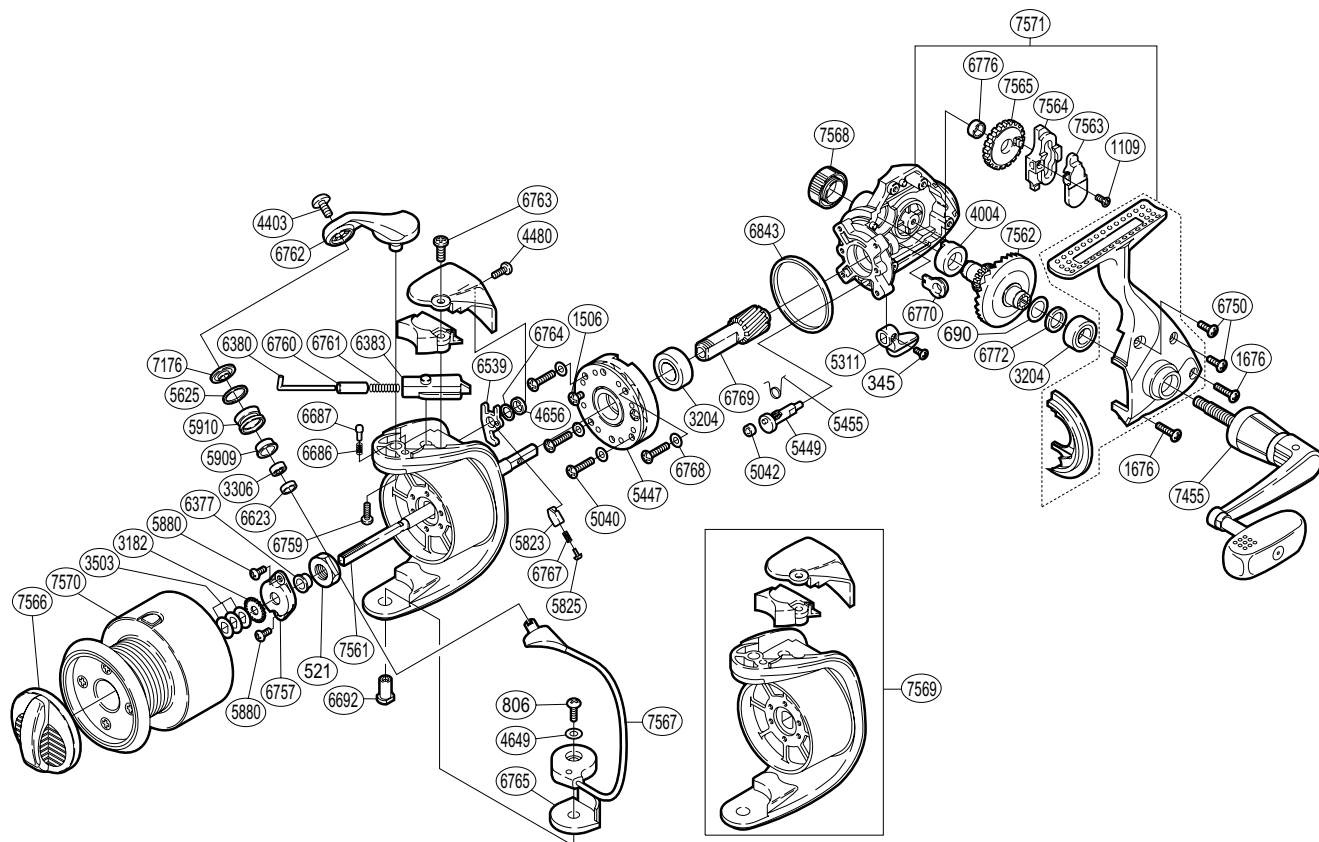

## SPHEROS

## SP-5000FA

Part No.	Description	Part No.	Description	Part No.	Description
RD 0345	Anti-Reverse Lever Screw	RD 5625	Line Roller Spacer	RD 6765	Bail Hold Support Spacer
RD 0521	Rotor Nut	RD 5823	Lever Spring Guide (A)	RD 6767	Bail Trip Lever Spring
RD 0690	Drive Gear Washer	RD 5825	Lever Spring Guide (B)	RD 6768	Roller Clutch Screw Washer
RD 0806	Bail Hold Support Screw	RD 5880	Nut Retainer Screw	RD 6769	Pinion Gear
RD 1109	Slider Retainer Screw	RD 5909	Line Roller Bushing	RD6770	Bushing
RD 1506	Clutch Cover Screw	RD 5910	Line Roller	RD 6772	Drive Gear Spacer
RD 1676	Side Cover Screw (long)	RD 6377	Rotor Support Bushing	RD 6776	Oscillating Gear Bushing
RD 3182	Spool Support	RD 6380	Bail Spring Guide (A)	RD 6843	Friction Ring
RD 3204	Ball Bearing	RD 6383	Bail Spring Guide (B)	RD 7176	Line Roller Washer
RD 3306	Ball Bearing	RD 6539	Bail Trip Lever	RD 7455	Handle Assembly
RD 3503	Spool Washer	RD 6623	Bearing Spacer	RD 7561	Main Shaft
RD 4004	Drive Gear Bushing	RD 6686	Bail Arm Click Spring	RD 7562	Drive Gear
RD 4403	Line Roller Screw	RD 6687	Bail Arm Click	RD 7563	Oscillating Slider Inner
RD 4480	Bail Spring Cover Screw (small)	RD 6692	Bail Hold Support Shaft	RD 7564	Oscillating Slider
RD 4649	Spacer	RD 6750	Side Cover Screw (short)	RD 7565	Oscillating Gear
RD 4656	Bail Trip Lever Washer	RD 6757	Nut Retainer	RD 7566	Drag Knob Assembly
RD 5040	Roller Clutch Screw	RD 6759	Bail Arm Screw	RD 7567	Bail Assembly
RD 5042	Anti-Reverse Cam Ring	RD 6760	Bail Spring Guide (A) Collar	RD 7568	Handle Screw Cap
RD 5311	Anti-Reverse Lever	RD 6761	Bail Spring	RD 7569	Rotor Assembly
RD 5447	Roller Clutch Assembly	RD 6762	Bail Arm	RD 7570	Spool Assembly
RD 5449	Anti-Reverse Cam	RD 6763	Bail Spring Cover Screw (large)	RD 7571	Body Assembly
RD 5455	Anti-Reverse Cam Spring	RD 6764	Spacer		