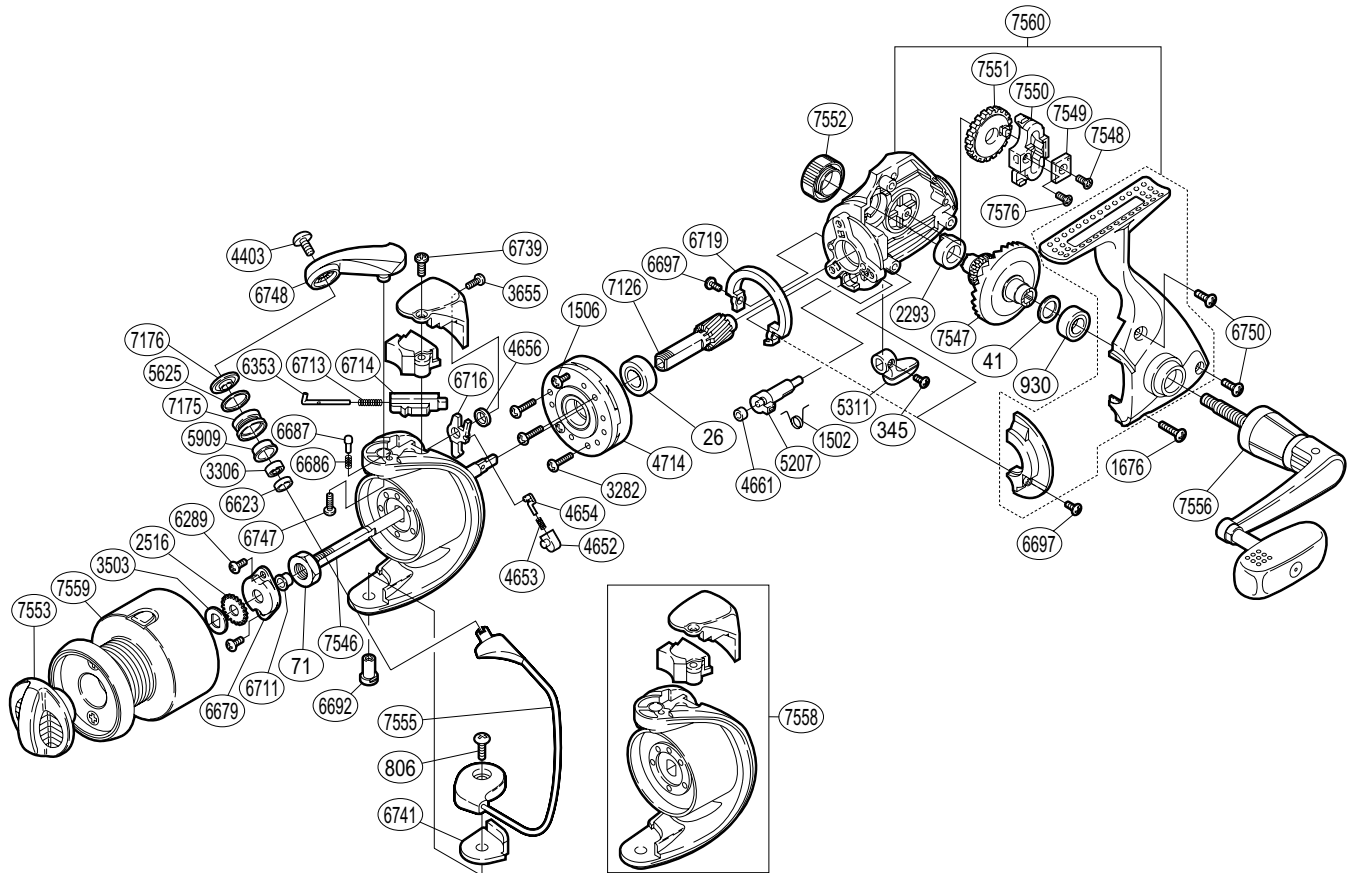

## SPHEROS

## SP-4000FA

Part No.	Description	Part No.	Description	Part No.	Description
RD 0026	Ball Bearing	RD 4714	Roller Clutch Assembly	RD 6748	Bail Arm
RD 0041	Drive Gear Washer	RD 5207	Anti-Reverse Cam	RD 6750	Side Cover Screw (short)
RD 0071	Rotor Nut	RD 5311	Anti-Reverse Lever	RD 7126	Pinion Gear
RD 0345	Anti-Reverse Lever Screw	RD 5625	Line Roller Spacer	RD 7175	Line Roller
RD 0806	Bail Hold Support Screw	RD 5909	Line Roller Bushing	RD 7176	Line Roller Washer
RD 0930	Ball Bearing	RD 6289	Nut Retainer Screw	RD 7546	Main Shaft
RD 1506	Clutch Cover Screw	RD 6353	Bail Spring Guide (A)	RD 7547	Drive Gear
RD 1520	Anti-Reverse Cam Spring	RD 6623	Bearing Spacer	RD 7548	Oscillating Slider Retainer Screw
RD 1676	Side Cover Screw (long)	RD 6679	Nut Retainer	RD 7549	Oscillating Slider Inner
RD 2293	Drive Gear Bushing	RD 6686	Bail Arm Click Spring	RD 7550	Oscillating Slider
RD 2516	Spool Support	RD 6687	Bail Arm Click	RD 7551	Oscillating Gear
RD 3262	Roller Clutch Screw	RD 6692	Bail Hold Support Shaft	RD 7552	Handle Screw Cap
RD 3306	Ball Bearing	RD 6697	Friction Ring Screw	RD 7553	Drag Knob Assembly
RD 3503	Spool Washer	RD 6711	Rotor Support Bushing	RD 7555	Bail Assembly
RD 3655	Bail Spring Cover Screw (small)	RD 6713	Bail Spring	RD 7556	Handle Assembly
Rd 4403	Line Roller Screw	RD 6714	Bail Spring Guide (B)	RD 7558	Rotor Assembly
RD 4652	Lever Spring Guide (B)	RD 6716	Bail Trip Lever	RD 7559	Spool Assembly
Rd 4653	Bail Trip Lever Spring	RD 6719	Friction Ring	RD 7560	Body Assembly
RD 4654	Lever Spring Guide (A)	RD 6739	Bail Spring Cover Screw (large)	RD 7576	Slider Retainer Screw
RD 4656	Bail Trip Lever Washer	RD 6741	Bail Hold Support Spacer		
RD 4661	Anti-Reverse Cam Ring	RD 6747	Bail Arm Screw		