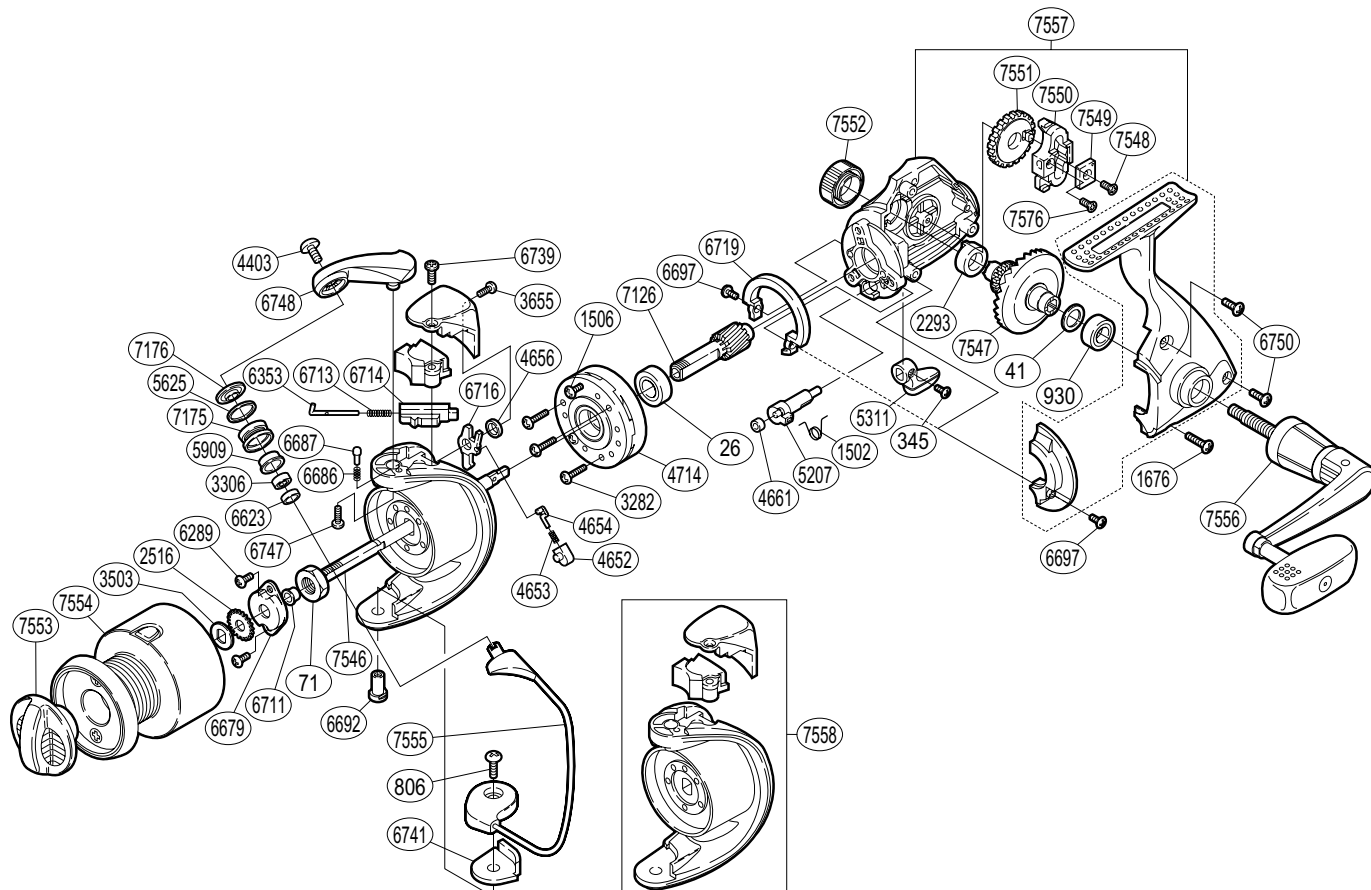

SHIMANO®

SPHEROS®

SP-3000FA

Part No.	Description	Part No.	Description	Part No.	Description
RD 0026	Ball Bearing	RD 4714	Roller Clutch Assembly	RD 6748	Bail Arm
RD 0041	Drive Gear Washer	RD 5207	Anti-Reverse Cam	RD 6750	Side Cover Screw (short)
Rd 0071	Rotor Nut	RD 5311	Anti-Reverse Lever	RD 7126	Pinion Gear
RD 0345	Anti-Reverse Lever Screw	RD 5625	Line Roller Spacer	RD 7175	Line Roller
RD 0806	Bail Hold Support Screw	RD 5909	Line Roller Bushing	RD 7176	Line Roller Washer
RD 0930	Ball Bearing	RD 6289	Nut Retainer Screw	RD 7546	Main Shaft
RD 1506	Clutch Cover Screw	RD 6353	Bail Spring Guide (A)	RD 7547	Drive Gear
RD 1520	Anti-Reverse Cam Spring	RD 6623	Bearing Spacer	RD 7548	Oscillating Slider Retainer Screw
RD 1676	Side Cover Screw (long)	RD 6679	Nut Retainer	RD 7549	Oscillating Slider Inner
RD 2293	Drive Gear Bushing	RD 6686	Bail Arm Click Spring	RD 7550	Oscillating Slider
RD 2516	Spool Support	RD 6687	Bail Arm Click	RD 7551	Oscillating Gear
RD 3282	Roller Clutch Screw	RD 6692	Bail Hold Support Shaft	RD 7552	Handle Screw Cap
RD 3306	Ball Bearing	RD 6697	Friction Ring Screw	RD 7553	Drag Knob Assembly
RD 3503	Spool Washer	RD 6711	Rotor Support Bushing	RD 7554	Spool Assembly
RD 3655	Bail Spring Cover Screw (small)	RD 6713	Bail Spring	RD 7555	Bail Assembly
RD 4403	Line Roller Screw	RD 6714	Bail Spring Guide (B)	RD 7556	Handle Assembly
RD 4652	Lever Spring Guide (B)	RD 6716	Bail Trip Lever	RD 7557	Body Assembly
RD 4653	Bail Trip Lever Spring	RD 6719	Friction Ring	RD 7558	Rotor Assembly
RD 4654	Lever Spring Guide (A)	RD 6739	Bail Spring Cover Screw (large)	RD 7576	Slider Retainer Screw
RD 4656	Bail Trip Lever Washer	RD 6741	Bail Hold Support Spacer		
RD 4661	Anti-Reverse Cam Ring	RD 6747	Bail Arm Screw		