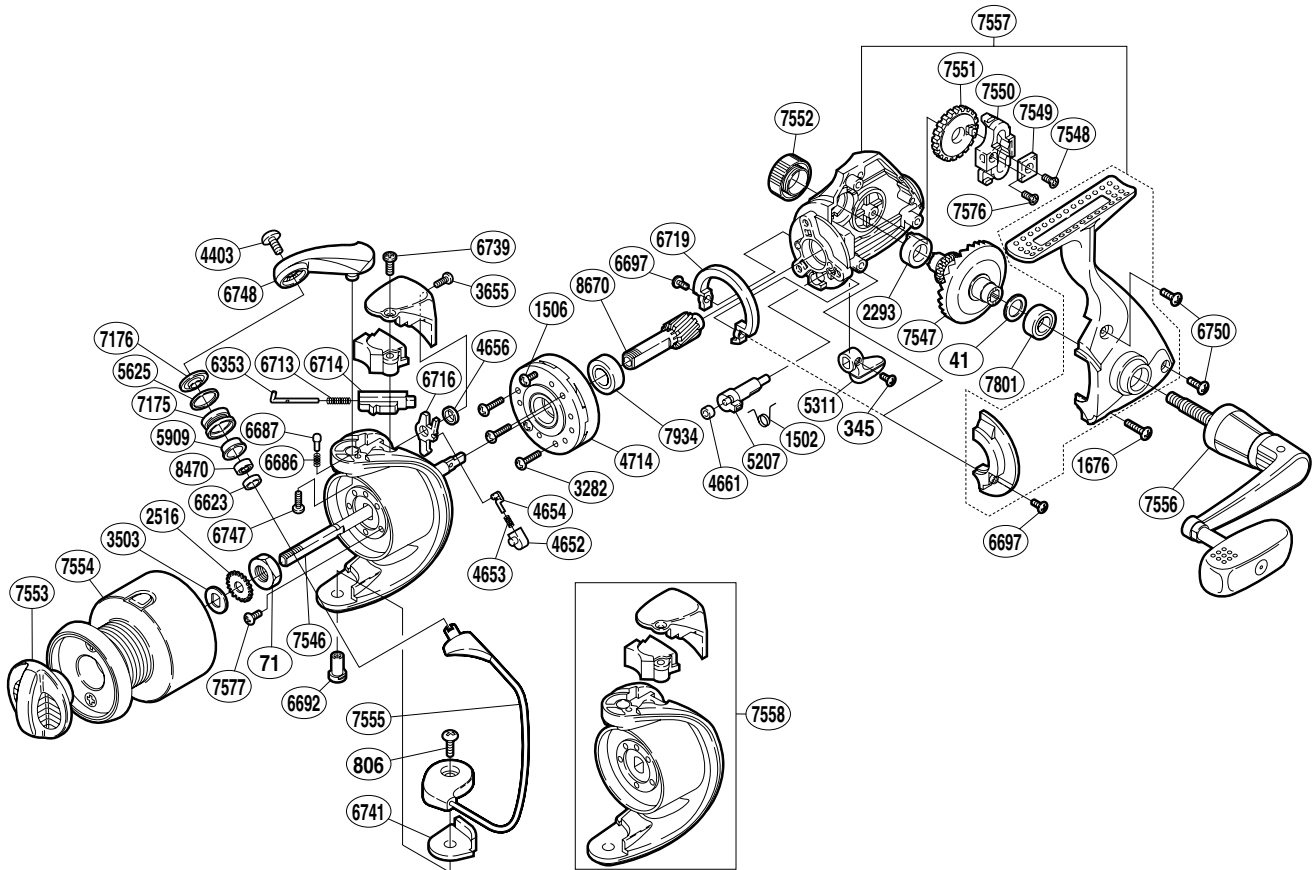

## SPHEROS

## SP-3000FA

Part No.	Description	Part No.	Description	Part No.	Description
RD 0041	Drive Gear Washer	RD 5311	Anti-Reverse Lever	RD 7546	Main Shaft
RD 0071	Rotor Nut	RD 5625	Line Roller Spacer	RD 7547	Drive Gear
RD 0345	Anti-Reverse Lever Screw	RD 5909	Line Roller Bushing	RD 7548	Oscillating Slider Retainer Screw
RD 0806	Bail Hold Support Screw	RD 6353	Bail Spring Guide (A)	RD 7549	Oscillating Slider Inner
RD 1506	Clutch Cover Screw	RD 6623	Bearing Spacer	RD 7550	Oscillating Slider
RD 1520	Anti-Reverse Cam Spring	RD 6686	Bail Arm Click Spring	RD 7551	Oscillating Gear
RD 1676	Side Cover Screw (long)	RD 6687	Bail Arm Click	RD 7552	Handle Screw Cap
RD 2293	Drive Gear Bushing	RD 6692	Bail Hold Support Shaft	RD 7553	Drag Knob Assembly
RD 2516	Spool Support	RD 6697	Friction Ring Screw	RD 7554	Spool Assembly
RD 3282	Roller Clutch Screw	RD 6713	Bail Spring	RD 7555	Bail Assembly
RD 3503	Spool Washer	RD 6714	Bail Spring Guide (B)	RD 7556	Handle Assembly
RD 3655	Bail Spring Cover Screw (small)	RD 6716	Bail Trip Lever	RD 7557	Body Assembly
RD 4403	Line Roller Screw	RD 6719	Friction Ring	RD 7558	Rotor Assembly
RD 4652	Lever Spring Guide (B)	RD 6739	Bail Spring Cover Screw (large)	RD 7576	Slider Retainer Screw
RD 4653	Bail Trip Lever Spring	RD 6741	Bail Hold Support Spacer	RD 7577	Nut Lock Screw
RD 4654	Lever Spring Guide (A)	RD 6747	Bail Arm Screw	RD 7801	Ball Bearing
RD 4656	Bail Trip Lever Washer	RD 6748	Bail Arm	RD 7934	Ball Bearing
RD 4661	Anti-Reverse Cam Ring	RD 6750	Side Cover Screw (short)	RD 8470	Line Roller Bearing
RD 4714	Roller Clutch Assembly	RD 7175	Line Roller	RD 8670	Pinion Gear
RD 5207	Anti-Reverse Cam	RD 7176	Line Roller Washer		