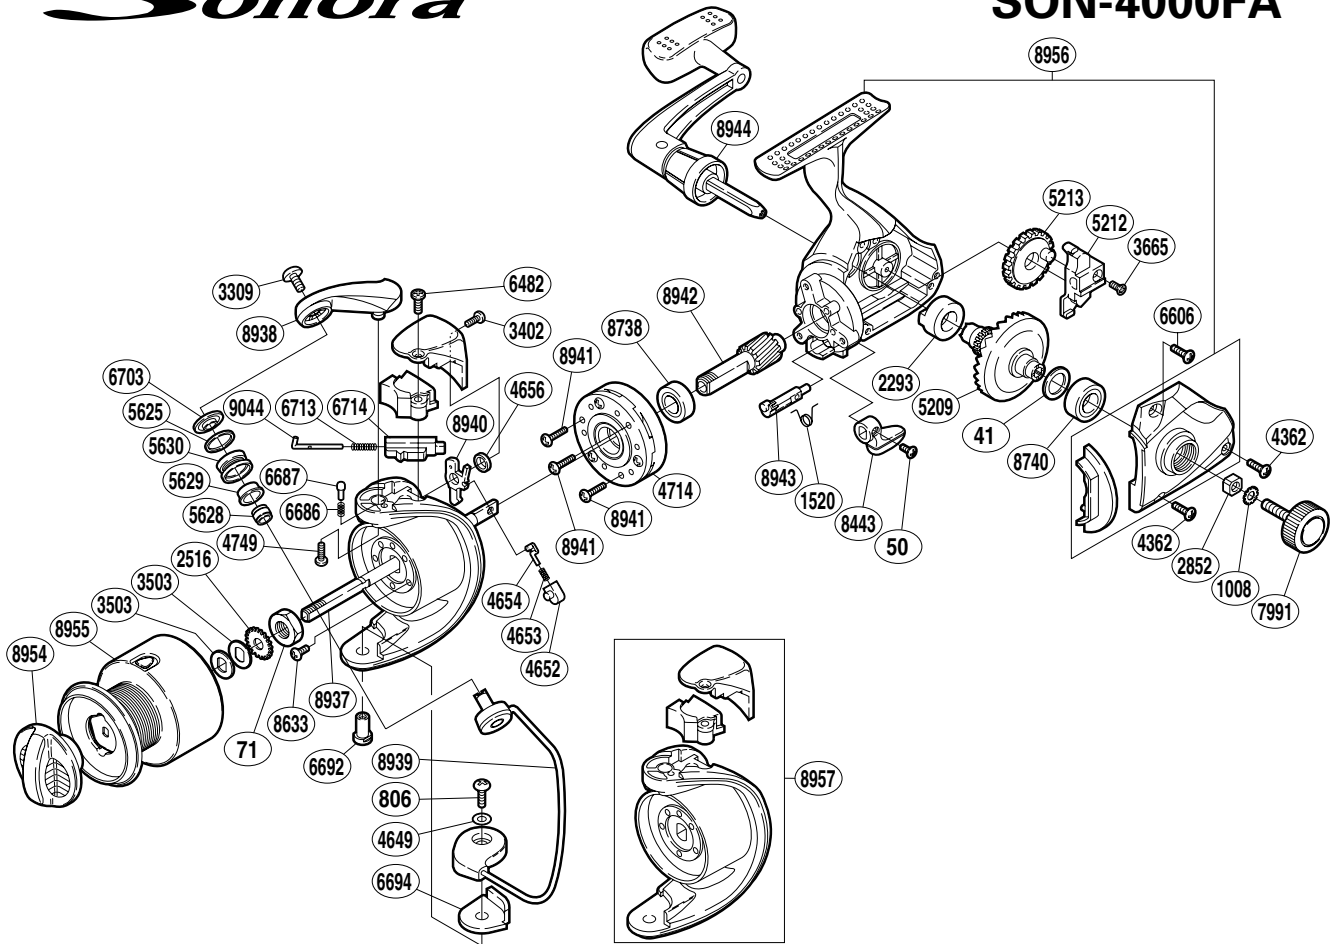

SHIMANO®

Sonora™

SON-4000FA

Part No.	Description	Part No.	Description	Part No.	Description
RD 0041	Drive Gear Washer	RD 4714	Roller Clutch Assembly	RD 8443	Anti-Reverse Lever
RD 0050	Anti-Reverse Lever Screw	RD 4749	Bail Arm Screw	RD 8633	Nut Lock Screw
RD 0071	Rotor Nut	RD 5209	Drive Gear	RD 8738	Ball Bearing
RD 0806	Bail Hold Support Screw	RD 5212	Oscillating Slider	RD 8740	Ball Bearing
RD 1008	Handle Lock Washer	RD 5213	Oscillating Gear	RD 8937	Main Shaft
RD 1520	Anti-Reverse Cam Spring	RD 5625	Line Roller Spacer	RD 8938	Bail Arm
RD 2293	Drive Gear Bushing	RD 5628	Ball Bearing	RD 8939	Bail Assembly
RD 2516	Spool Support	RD 5629	Line Roller Bushing	RD 8940	Bail Trip Lever
RD 2852	Handle Screw Lock	RD 5630	Line Roller	RD 8941	Roller Clutch Screw
RD 3309	Line Roller Screw	RD 6482	Bail Spring Cover Screw (A)	RD 8942	Pinion Gear
RD 3402	Bail Spring Cover Screw (B)	RD 6606	Side Cover Screw (B)	RD 8943	Anti-Reverse Cam
RD 3503	Spool Washer	RD 6686	Click Spring	RD 8944	Handle Assembly
RD 3665	Slider Retainer Screw	RD 6687	Bail Arm Click	RD 8954	Drag Knob
RD 4362	Side Cover Screw (A)	RD 6692	Bail Hold Support Shaft	RD 8955	Spool Assembly
RD 4649	Spacer	RD 6694	Bail Hold Support Spacer	RD 8956	Body Assembly
RD 4652	Lever Spring Guide (B)	RD 6703	Line Roller Washer	RD 8957	Rotor Assembly
RD 4653	Lever Spring	RD 6713	Bail Spring	RD 9044	Bail Spring Guide (A)
RD 4654	Lever Spring Guide (A)	RD 6714	Bail Spring Guide (B)		
RD 4656	Trip Lever Spacer	RD 7991	Handle Screw Cap		