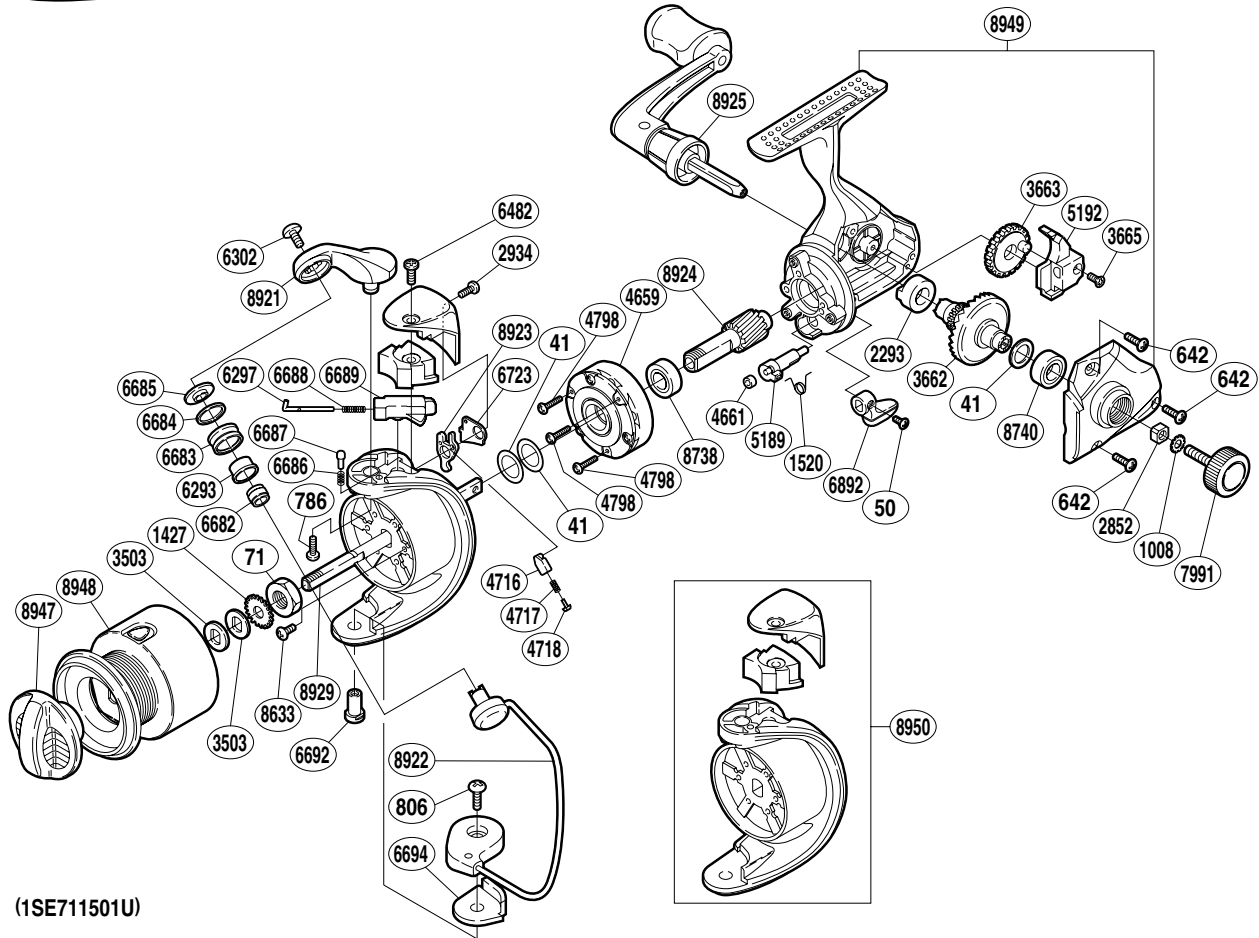

SHIMANO®

Sonora™

SON-1500FA

(1SE711501U)

Part No.	Description	Part No.	Description	Part No.	Description
RD 0041	Adjusting Washer	RD 4716	Lever Spring Guide (B)	RD 6692	Bail Hold Support Shaft
RD 0050	Anti-Reverse Lever Screw	RD 4717	Lever Spring	RD 6694	Bail Hold Support Spacer
RD 0071	Rotor Nut	RD 4718	Lever Spring Guide (A)	RD 6723	Bail Trip Lever Washer
RD 0642	Side Cover Screw	RD 4798	Roller Clutch Screw	RD 6892	Anti-Reverse Lever
RD 0786	Bail Arm Screw	RD 5189	Anti-Reverse Cam	RD 7991	Handle Screw Cap
RD 0806	Bail Hold Support Screw	RD 5192	Oscillating Slider	RD 8633	Nut Lock Screw
RD 1008	Handle Lock Washer	RD 6293	Line Roller Bushing	RD 8738	Ball Bearing
RD 1427	Spool Support	RD 6297	Bail Spring Guide (A)	RD 8740	Ball Bearing
RD 1520	Anti-Reverse Cam Spring	RD 6302	Line Roller Screw	RD 8921	Bail Arm
RD 2293	Drive Gear Bushing	RD 6482	Bail Spring Cover Screw (A)	RD 8922	Bail Assembly
RD 2852	Handle Screw Lock	RD 6682	Line Roller Collar	RD 8923	Bail Trip Lever
RD 2934	Bail Spring Cover Screw (B)	RD 6683	Line Roller	RD 8924	Pinion Gear
RD 3503	Spool Washer	RD 6684	Line Roller Spacer	RD 8925	Handle Assembly
RD 3662	Drive Gear	RD 6685	Line Roller Washer	RD 8929	Main Shaft
RD 3663	Oscillating Gear	RD 6686	Click Spring	RD 8947	Drag Knob
RD 3665	Slider Retainer Screw	RD 6687	Bail Arm Click	RD 8948	Spool Assembly
RD 4659	Roller Clutch Assembly	RD 6688	Bail Spring	RD 8949	Body Assembly
RD 4661	Anti-Reverse Cam Ring	RD 6689	Bail Spring Guide (B)	RD 8950	Rotor Assembly