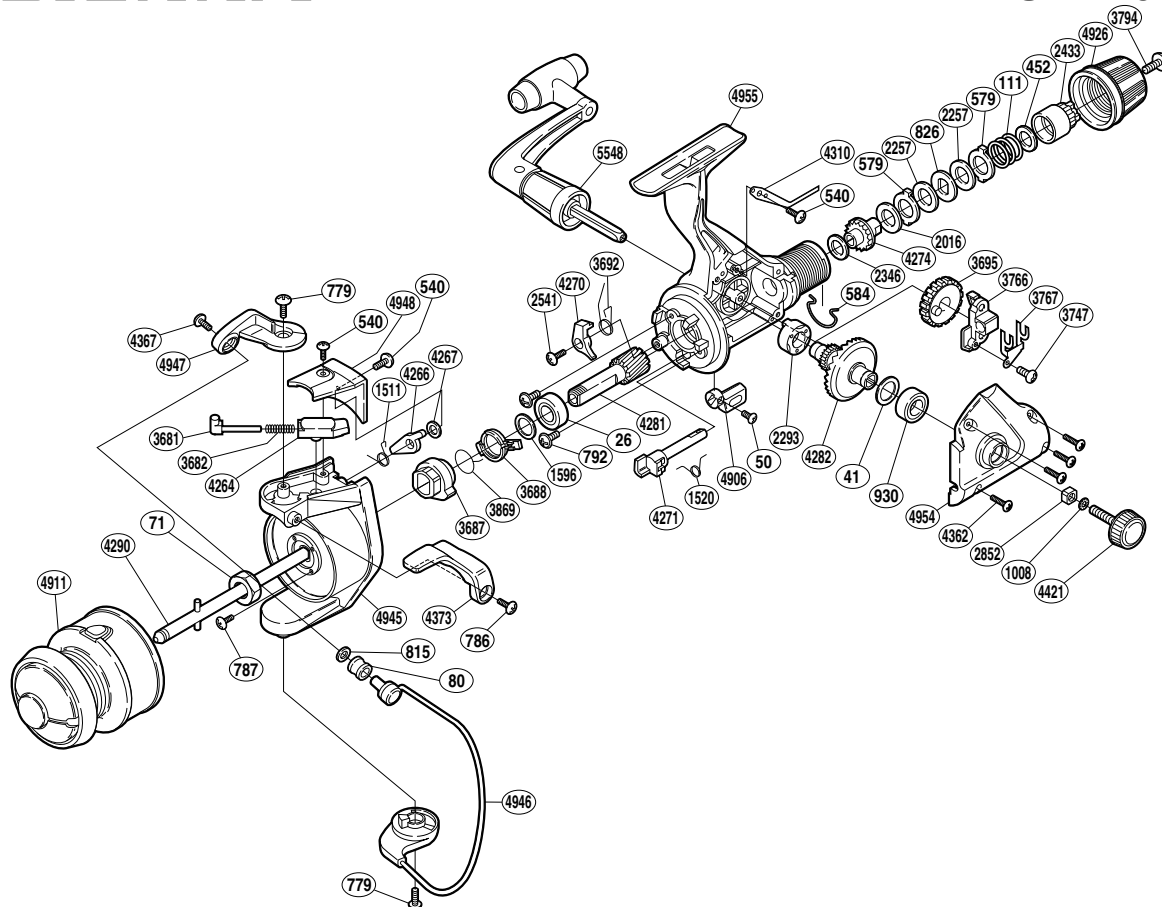

### SN-4000R

Part No.	Description	Part No.	Description	Part No.	Description
RD 0026	Ball Bearing	RD 2016	Drag Washer "H" (cloth)	RD 4270	Anti-Reverse Pawl
RD 0041	Drive Gear Washer	RD 2257	Drag Washer "H" (blue)	RD 4271	Anti-Reverse Cam
RD 0050	Anti-Reverse Lever Screw	RD 2293	Drive Gear Bushing	RD 4274	Drag Shaft
RD 0071	Rotor Nut	RD 2346	Drag Washer "C" (cloth)	RD 4281	Pinion Gear
RD 0080	Line Roller	RD 2433	Pressure Screw	RD 4282	Drive Gear
RD 0111	Drag Coil Spring	RD 2541	Anti-Reverse Pawl Screw	RD 4290	Main Shaft
RD 0452	Drag Spring Washer	RD 2852	Handle Screw Lock	RD 4310	Drag Click
RD 0540	Multi-Purpose Screw	RD 3681	Bail Spring Guide (A)	RD 4362	Side Cover Screw
RD 0579	Eared Washer "B"	RD 3682	Bail Spring	RD 4367	Line Roller Screw
RD 0584	Hold Click Spring	RD 3687	Anti-Reverse Ratchet	RD 4373	Quick-Fire II Trigger
RD 0779	Multi-Purpose Screw	RD 3688	Anti-Reverse Lock Out	RD 4421	Handle Screw Cap
RD 0786	Trigger Screw	RD 3692	Anti-Reverse Pawl Spring	RD 4906	Anti-Reverse Lever
RD 0787	Nut Lock Screw	RD 3695	Oscillating Gear	RD 4911	Spool Assembly
RD 0792	Bearing Retainer Screw	RD 3747	Slider Retainer Screw	RD 4926	Drag Knob
RD 0815	Line Roller Washer	RD 3766	Oscillating Slider	RD 4945	Rotor
RD 0826	Key Washer "A"	RD 3767	Oscillating Slider Retainer	RD 4946	Bail Assembly
RD 0930	Ball Bearing	RD 3794	Drag Knob Screw	RD 4947	Bail Arm
RD 1008	Handle Lock Washer	RD 3869	Anti-Reverse Lock Out Spring	RD 4948	Bail Spring Cover
RD 1511	Lever Spring	RD 4264	Bail Spring Guide (B)	RD 4954	Side Cover
RD 1520	Anti-Reverse Cam Spring	RD 4266	Bail Trip Lever	RD 4955	Body
RD 1596	Bushing Washer	RD 4267	Bail Trip Lever Washer	RD 5548	Handle Assembly