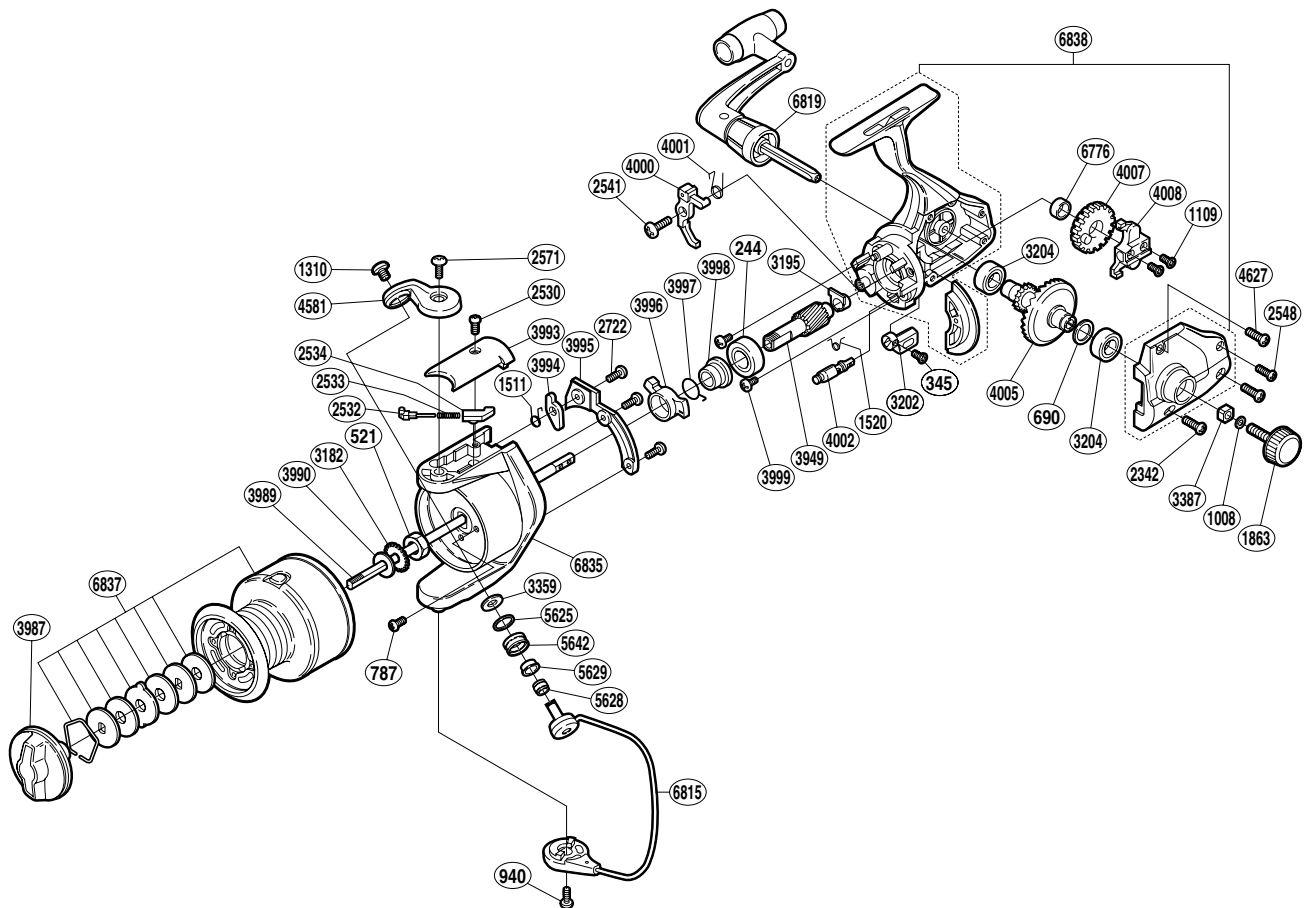

SHIMANO®

SLADE

SL-6000F

Part No.	Description	Part No.	Description	Part No.	Description
RD 0244	Ball Bearing	RD 2571	Bail Arm Screw	RD 4000	Anti-Reverse Pawl
RD 0345	Anti-Reverse Lever Screw	RD 2722	Counterbalance Cover Screw	RD 4001	Anti-Reverse Pawl Spring
RD 0521	Rotor Nut	RD 3182	Spool Support	RD 4002	Anti-Reverse Cam
RD 0690	Drive Gear Washer	RD 3195	Bushing	RD 4005	Drive Gear
RD 0787	Nut Lock Screw	RD 3202	Anti-Reverse Lever	RD 4007	Oscillating Gear
RD 0940	Bail Hold Support Screw	RD 3204	Ball Bearing	RD 4008	Oscillating Slider
RD 1008	Handle Lock Washer	RD 3359	Line Roller Washer	RD 4581	Bail Arm
RD 1109	Slider Retainer Screw	RD 3987	Drag Knob	RD 4627	Side Cover Screw (large-silver)
RD 1310	Line Roller Screw	RD 3989	Main Shaft	RD 5625	Line Roller Spacer
RD 1511	Lever Spring	RD 3990	Spool Washer	RD 5628	Line Roller Collar
RD 1520	Anti-Reverse Cam Spring	RD 3993	Bail Spring Cover	RD 5629	Line Roller Bushing
RD 1863	Handle Screw Cap	RD 3994	Bail Trip Lever	RD 5642	Line Roller
RD 2342	Side Cover Screw (large-black)	RD 3995	Counterbalance Cover	RD 6776	Oscillating Gear Bushing
RD 2530	Bail Spring Cover Screw	RD 3996	Anti-Reverse Lock Out	RD 6815	Bail Assembly
RD 2532	Bail Spring Guide (A)	RD 3997	Anti-Reverse Lock Out Spring	RD 6819	Handle Assembly
RD 2533	Bail Spring	RD 3998	Lock Out Spring Holder	RD 6835	Rotor
RD 2534	Bail Spring Guide (B)	RD 3999	Bearing Retainer Screw	RD 6837	Spool Assembly
RD 2541	Anti-Reverse Pawl Screw			RD 6838	Body Assembly
RD 2548	Side Cover Screw (small)				