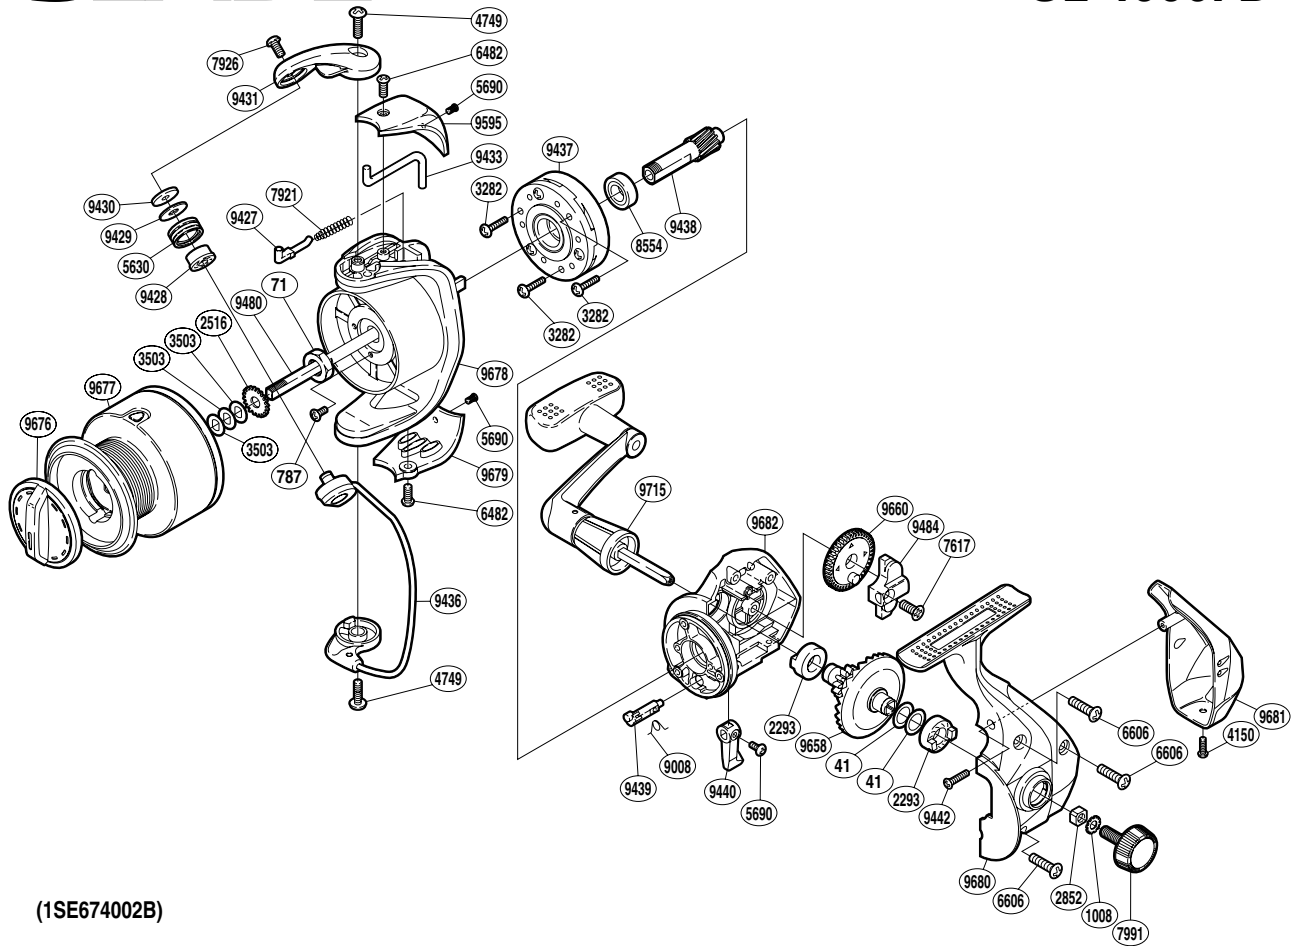

## SLADE

SL-4000FB

(1SE674002B)

Part No.	Description	Part No.	Description	Part No.	Description
RD 0041	Washer	RD 7921	Bail Spring	RD 9442	Screw
RD 0071	Rotor Nut	RD 7926	Screw	RD 9480	Main Shaft
RD 0787	Screw	RD 7991	Handle Screw Cap	RD 9484	Oscillating Slider
RD 1008	Handle Lock Washer	RD 8554	Ball Bearing	RD 9595	Bail Spring Cover
RD 2293	Drive Gear Bushing	RD 9008	Anti-Reverse Cam Spring	RD 9658	Drive Gear
RD 2516	Spool Support	RD 9427	Bail Spring Guide	RD 9660	Oscillating Gear
RD 2852	Handle Screw Lock	RD 9428	Line Roller Bushing	RD 9676	Drag Knob
RD 3282	Screw	RD 9429	Line Roller Spacer	RD 9677	Spool Assembly
RD 3503	Spool Washer	RD 9430	Line Roller Washer	RD 9678	Rotor
RD 4150	Screw	RD 9431	Bail Arm	RD 9679	Bail Hold Support Guard
RD 4749	Screw	RD 9433	Bail Trip Lever	RD 9680	Side Cover
RD 5630	Line Roller	RD 9436	Bail Assembly	RD 9681	Rear Protector
RD 5690	Screw	RD 9437	Roller Clutch Assembly	RD 9682	Body
RD 6482	Screw	RD 9438	Pinion Gear	RD 9715	Handle Assembly
RD 6606	Screw	RD 9439	Anti-Reverse Cam		
RD 7617	Screw	RD 9440	Anti-Reverse Lever		