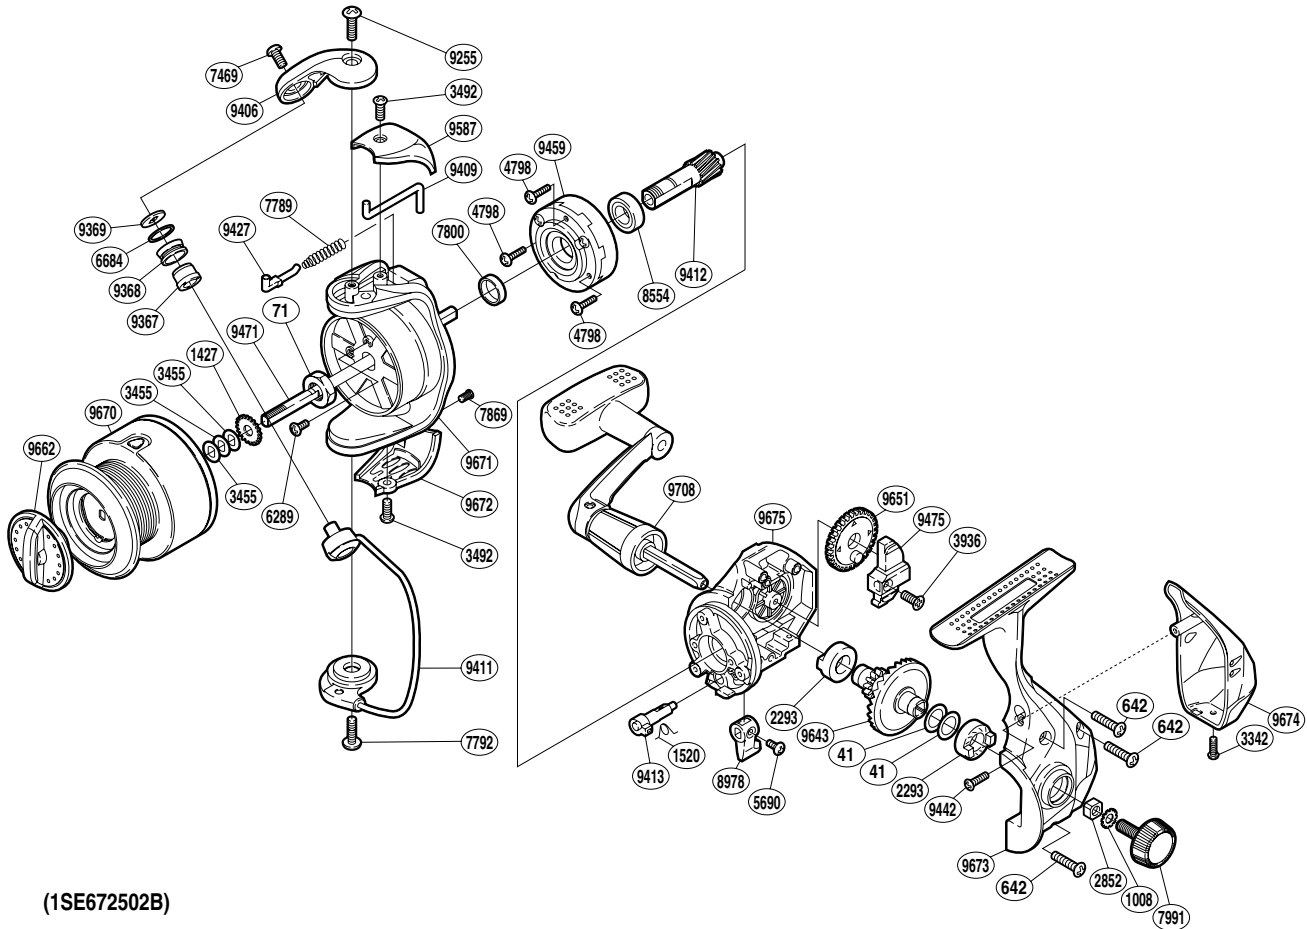

## SLADE

SL-2500FB

(1SE672502B)

Part No.	Description	Part No.	Description	Part No.	Description
RD 0041	Washer	RD 7789	Bail Spring	RD 9442	Screw
RD 0071	Rotor Nut	RD 7792	Screw	RD 9459	Roller Clutch Assembly
RD 0642	Screw	RD 7800	Rotor Ring	RD 9471	Main Shaft
RD 1008	Handle Lock Washer	RD 7869	Screw	RD 9475	Oscillating Slider
RD 1427	Spool Support	RD 7991	Handle Screw Cap	RD 9587	Bail Spring Cover
RD 1520	Anti-Reverse Cam Spring	RD 8554	Ball Bearing	RD 9643	Drive Gear
RD 2293	Drive Gear Bushing	RD 8978	Anti-Reverse Lever	RD 9651	Oscillating Gear
RD 2852	Handle Screw Lock	RD 9255	Screw	RD 9662	Drag Knob
RD 3342	Screw	RD 9367	Line Roller Bushing	RD 9670	Spool Assembly
RD 3455	Spool Washer	RD 9368	Line Roller	RD 9671	Rotor
RD 3492	Screw	RD 9369	Line Roller Washer	RD 9672	Bail Hold Support Guard
RD 3936	Screw	RD 9406	Bail Arm	RD 9673	Side Cover
RD 4798	Screw	RD 9409	Bail Trip Lever	RD 9674	Rear Protector
RD 5690	Screw	RD 9411	Bail Assembly	RD 9675	Body
RD 6289	Screw	RD 9412	Pinion Gear	RD 9708	Handle Assembly
RD 6684	Line Roller Spacer	RD 9413	Anti-Reverse Cam		
RD 7469	Screw	RD 9427	Bail Spring Guide		