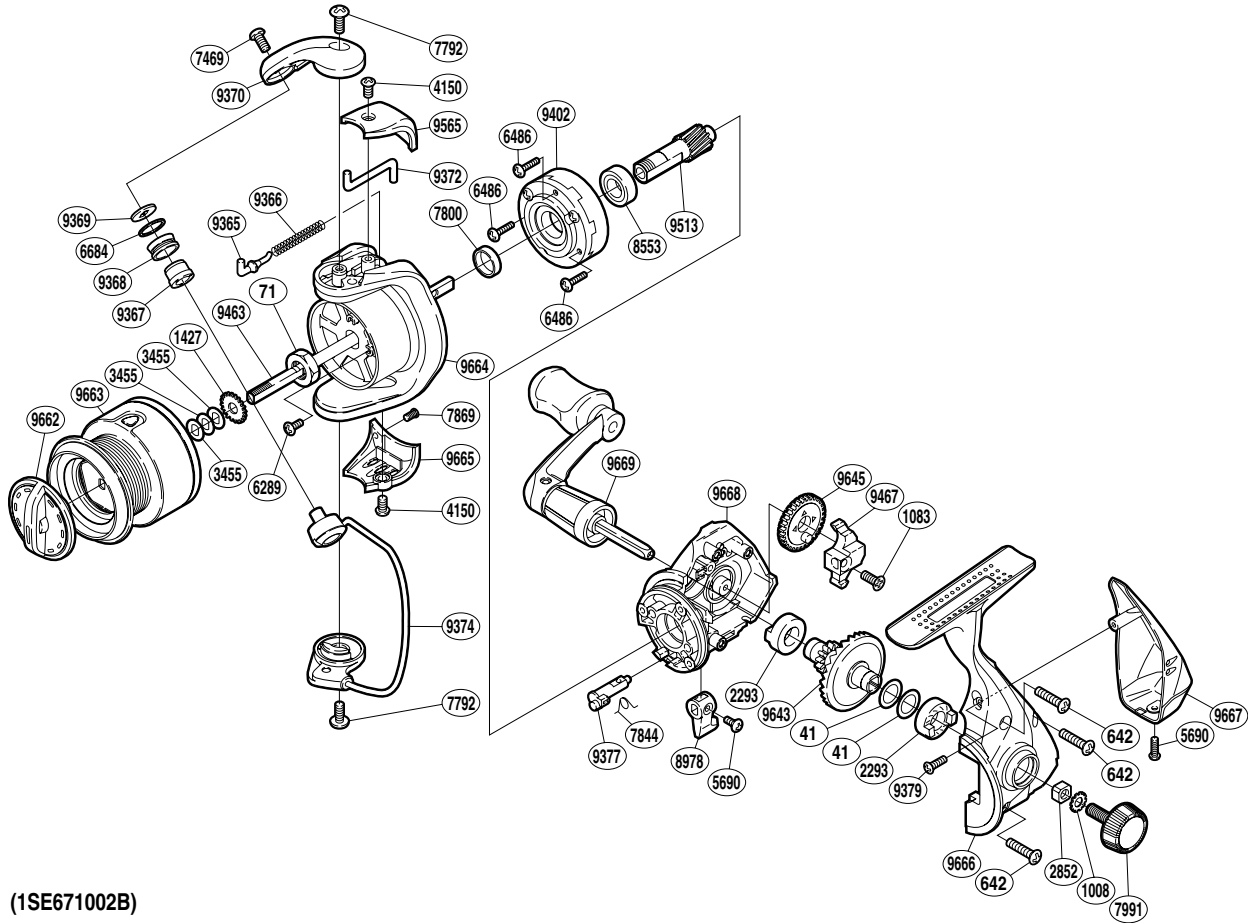

SHIMANO®

SLADE

SL-1000FB

(1SE671002B)

Part No.	Description	Part No.	Description	Part No.	Description
RD 0041	Washer	RD 7800	Rotor Ring	RD 9402	Roller Clutch Assembly
RD 0071	Rotor Nut	RD 7844	Anti-Reverse Cam Spring	RD 9463	Main Shaft
RD 0642	Screw	RD 7869	Screw	RD 9467	Oscillating Slider
RD 1008	Handle Lock Washer	RD 7991	Handle Screw Cap	RD 9513	Pinion Gear
RD 1083	Screw	RD 8553	Ball Bearing	RD 9565	Bail Spring Cover
RD 1427	Spool Support	RD 8978	Anti-Reverse Lever	RD 9643	Drive Gear
RD 2293	Drive Gear Bushing	RD 9365	Bail Spring Guide	RD 9645	Oscillating Gear
RD 2852	Handle Screw Lock	RD 9366	Bail Spring	RD 9662	Drag Knob
RD 3455	Spool Washer	RD 9367	Line Roller Bushing	RD 9663	Spool Assembly
RD 4150	Screw	RD 9368	Line Roller	RD 9664	Rotor
RD 5690	Screw	RD 9369	Line Roller Washer	RD 9665	Bail Hold Support Guard
RD 6289	Screw	RD 9370	Bail Arm	RD 9666	Side Cover
RD 6486	Screw	RD 9372	Bail Trip Lever	RD 9667	Rear Protector
RD 6684	Line Roller Spacer	RD 9374	Bail Assembly	RD 9668	Body
RD 7469	Screw	RD 9377	Anti-Reverse Cam	RD 9669	Handle Assembly
RD 7792	Screw	RD 9379	Screw		