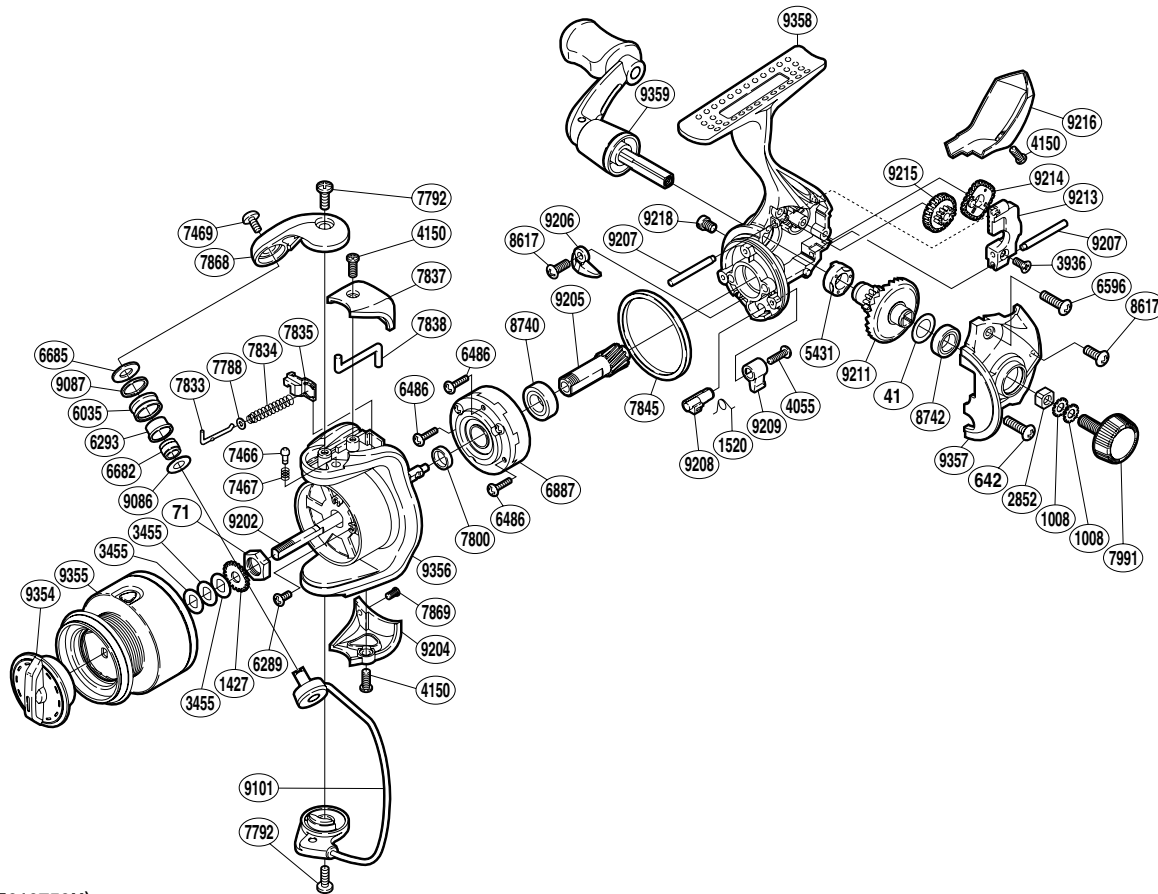

## SEDONA ⚙️ A-RB

## SE-750FB

(1SE610753U)

Part No.	Description	Part No.	Description	Part No.	Description
RD 0041	Drive Gear Washer	RD 7466	Click Pin	RD 9101	Bail Assembly
RD 0071	Rotor Nut	RD 7467	Click Spring	RD 9202	Main Shaft
RD 0642	Side Cover Screw	RD 7469	Line Roller Screw	RD 9204	Bail Hold Support Guard
RD 1008	Handle Lock Washer	RD 7788	Spring Guide (A) Support	RD 9205	Pinion Gear
RD 1427	Spool Support	RD 7792	Multi-Purpose Screw	RD 9206	Bail Trip Strike
RD 1520	Anti-Reverse Cam Spring	RD 7800	Rotor Ring	RD 9207	Oscillating Guide
RD 2852	Handle Screw Lock	RD 7833	Bail Spring Guide (A)	RD 9208	Anti-Reverse Cam
RD 3455	Spool Washer	RD 7834	Bail Spring	RD 9209	Anti-Reverse Lever
RD 3936	Slider Retainer Screw	RD 7835	Bail Spring Seat	RD 9211	Drive Gear
RD 4055	Anti-Reverse Lever Screw	RD 7837	Bail Spring Cover	RD 9213	Oscillating Slider
RD 4150	Protector Screw (A)	RD 7838	Bail Trip Lever	RD 9214	Oscillating Gear
RD 5431	Drive Gear Bushing	RD 7845	Friction Ring	RD 9215	Idle Gear (B)
RD 6035	Line Roller	RD 7868	Bail Arm	RD 9216	Rear Protector
RD 6289	Nut Lock Screw	RD 7869	Protector Screw (B)	RD 9218	Oil Cap
RD 6293	Line Roller Bushing	RD 7991	Handle Screw Cap	RD 9354	Drag Knob
RD 6486	Roller Clutch Screw	RD 8617	Multi-Purpose Screw	RD 9355	Spool Assembly
RD 6596	Side Cover Screw	RD 8740	Ball Bearing	RD 9356	Rotor
RD 6682	Line Roller Collar	RD 8742	Ball Bearing	RD 9357	Side Cover
RD 6685	Line Roller Washer	RD 9086	Spacer	RD 9358	Body
RD 6887	Roller Clutch Assembly	RD 9087	Line Roller Spacer	RD 9359	Handle Assembly