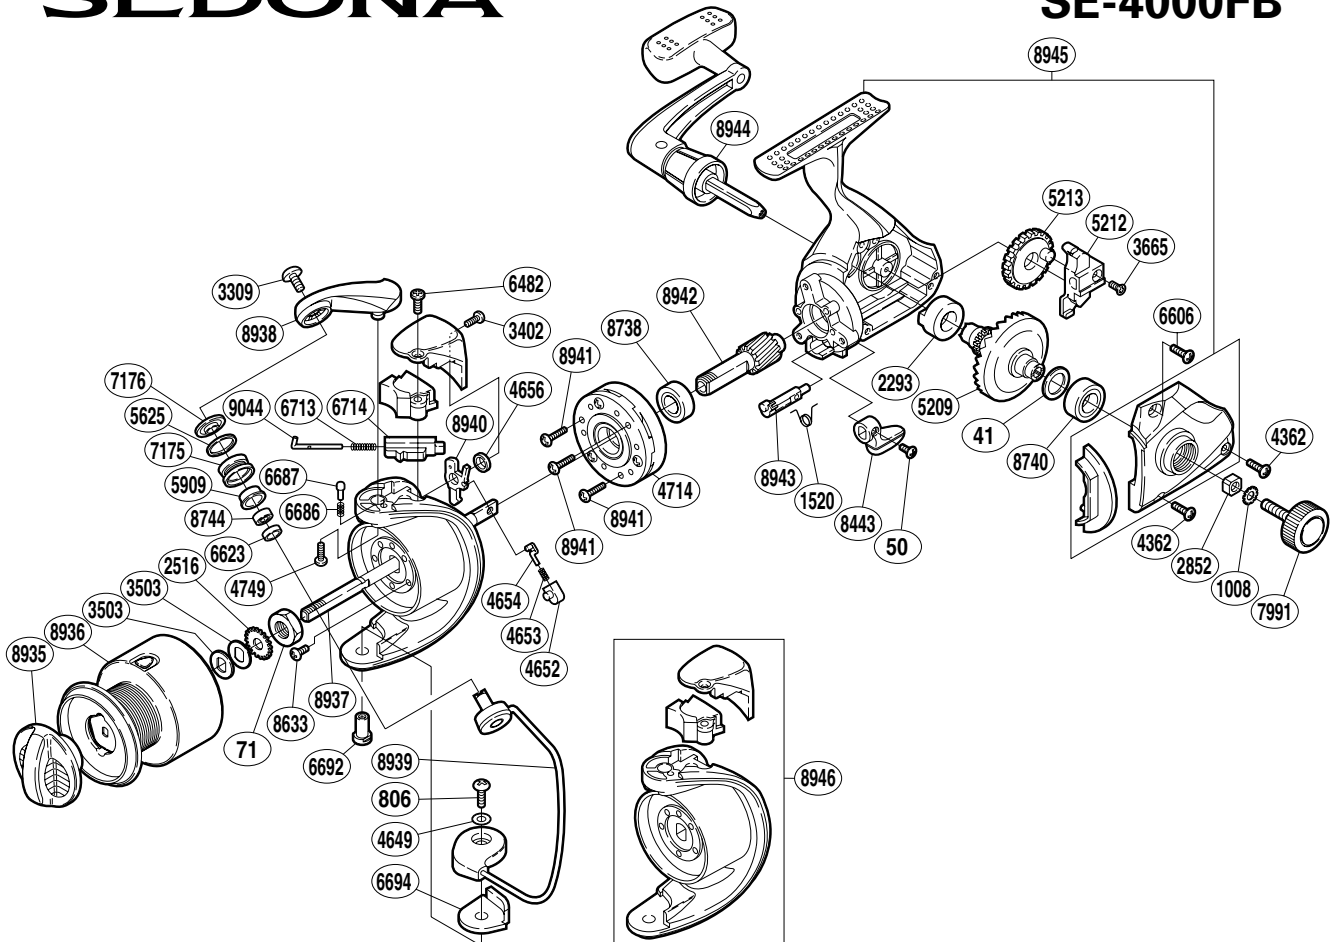

## SEDONA

### SE-4000FB

Part No.	Description	Part No.	Description	Part No.	Description
RD 0041	Drive Gear Washer	RD 4714	Roller Clutch Assembly	RD 8443	Anti-Reverse Lever
RD 0050	Anti-Reverse Lever Screw	RD 4749	Bail Arm Screw	RD 8633	Nut Lock Screw
RD 0071	Rotor Nut	RD 5209	Drive Gear	RD 8738	Ball Bearing
RD 0806	Bail Hold Support Screw	RD 5212	Oscillating Slider	RD 8740	Ball Bearing
RD 1008	Handle Lock Washer	RD 5213	Oscillating Gear	RD 8744	Ball Bearing
RD 1520	Anti-Reverse Cam Spring	RD 5625	Line Roller Spacer	RD 8935	Drag Knob
RD 2293	Drive Gear Bushing	RD 5909	Line Roller Bushing	RD 8936	Spool Assembly
RD 2516	Spool Support	RD 6482	Bail Spring Cover Screw (A)	RD 8937	Main Shaft
RD 2852	Handle Screw Lock	RD 6606	Side Cover Screw (B)	RD 8938	Bail Arm
RD 3309	Line Roller Screw	RD 6623	Bearing Spacer	RD 8939	Bail Assembly
RD 3402	Bail Spring Cover Screw (B)	RD 6686	Click Spring	RD 8940	Bail Trip Lever
RD 3503	Spool Washer	RD 6687	Bail Arm Click	RD 8941	Roller Clutch Screw
RD 3665	Slider Retainer Screw	RD 6692	Bail Hold Support Shaft	RD 8942	Pinion Gear
RD 4362	Side Cover Screw (A)	RD 6694	Bail Hold Support Spacer	RD 8943	Anti-Reverse Cam
RD 4649	Spacer	RD 6713	Bail Spring	RD 8944	Handle Assembly
RD 4652	Lever Spring Guide (B)	RD 6714	Bail Spring Guide (B)	RD 8945	Body Assembly
RD 4653	Lever Spring	RD 7175	Line Roller	RD 8946	Rotor Assembly
RD 4654	Lever Spring Guide (A)	RD 7176	Line Roller Washer	RD 9044	Bail Spring Guide (A)
RD 4656	Trip Lever Spacer	RD 7991	Handle Screw Cap		