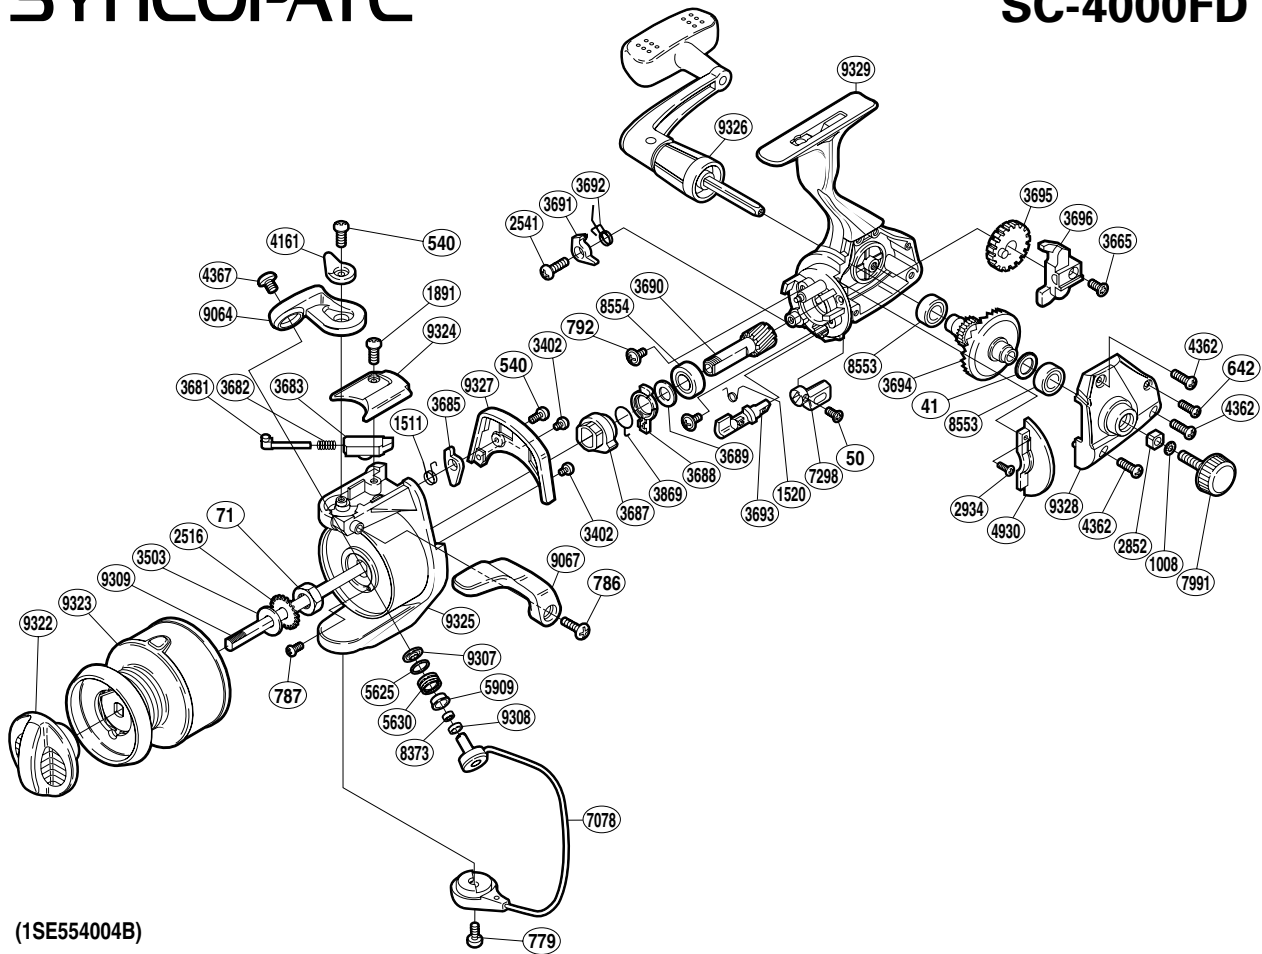

## SYNCOPATE

## SC-4000FD

(1SE554004B)

Part No.	Description	Part No.	Description	Part No.	Description
RD 0041	Washer	RD 3682	Bail Spring	RD 7078	Bail Assembly
RD 0050	Screw	RD 3683	Bail Spring Guide (B)	RD 7298	Anti-Reverse Lever
RD 0071	Rotor Nut	RD 3685	Bail Trip Lever	RD 7991	Handle Screw Cap
RD 0540	Screw	RD 3687	Anti-Reverse Ratchet	RD 8373	Ball Bearing
RD 0642	Screw	RD 3688	Anti-Reverse Lock Out	RD 8553	Ball Bearing
RD 0779	Screw	RD 3689	Washer	RD 8554	Ball Bearing
RD 0786	Screw	RD 3690	Pinion Gear	RD 9064	Bail Arm
RD 0787	Screw	RD 3691	Anti-Reverse Pawl	RD 9067	Quick-Fire II Trigger
RD 0792	Screw	RD 3692	Anti-Reverse Pawl Spring	RD 9307	Line Roller Washer
RD 1008	Handle Lock Washer	RD 3693	Anti-Reverse Cam	RD 9308	Bearing Spacer
RD 1511	Lever Spring	RD 3694	Drive Gear	RD 9309	Main Shaft
RD 1520	Anti-Reverse Cam Spring	RD 3695	Oscillating Gear	RD 9322	Drag Knob
RD 1891	Screw	RD 3696	Oscillating Slider	RD 9323	Spool Assembly
RD 2516	Spool Support	RD 3869	Anti-Reverse Lock Out Spring	RD 9324	Bail Spring Cover
RD 2541	Screw	RD 4161	Trigger Cam	RD 9325	Rotor
RD 2852	Handle Screw Lock	RD 4362	Screw	RD 9326	Handle Assembly
RD 2934	Screw	RD 4367	Screw	RD 9327	Counterbalance Cover
RD 3402	Screw	RD 4930	Side Cover Flange	RD 9328	Side Cover
RD 3503	Spool Washer	RD 5625	Line Roller Spacer	RD 9329	Body
RD 3665	Screw	RD 5630	Line Roller		
RD 3681	Bail Spring Guide (A)	RD 5909	Line Roller Bushing		