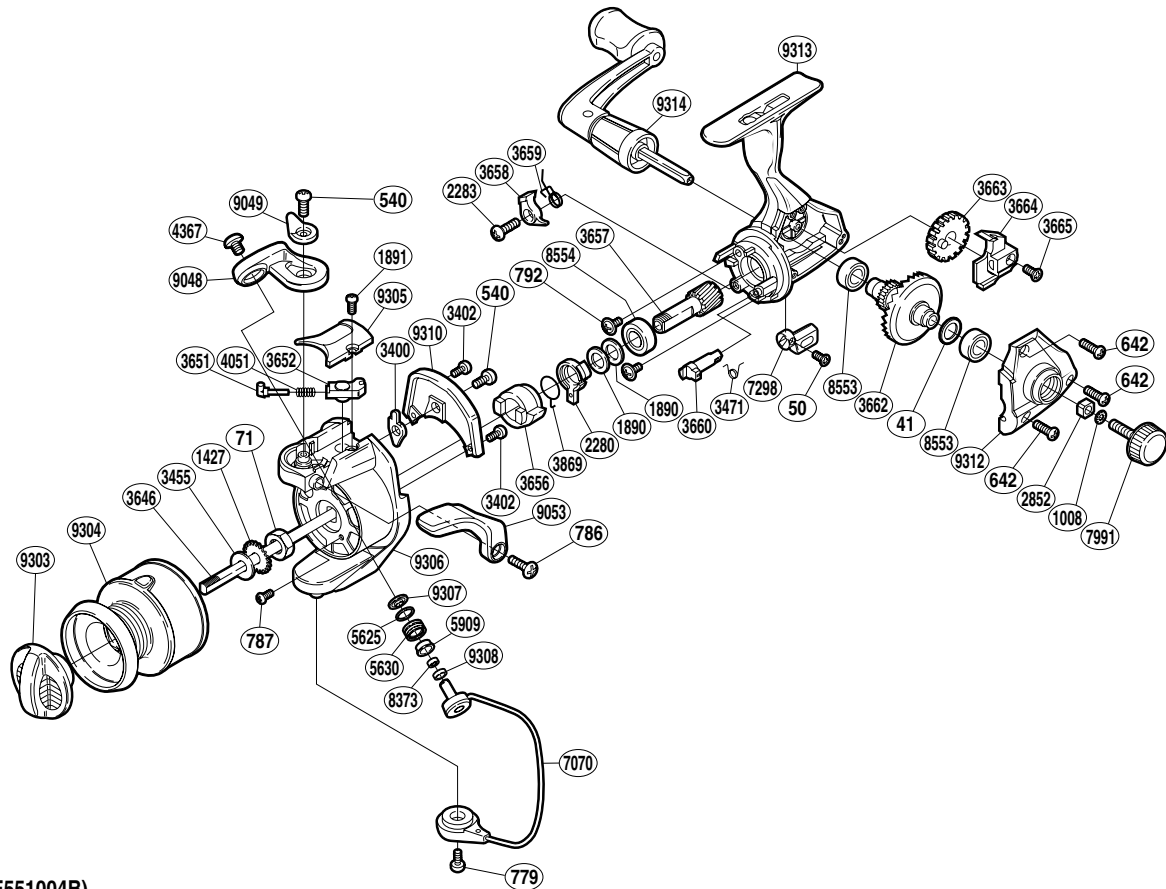

SHIMANO®

SYNCOPATE

SC-1000FD

(1SE551004B)

Part No.	Description	Part No.	Description	Part No.	Description
RD 0041	Washer	RD 3471	Anti-Reverse Cam Spring	RD 7070	Bail Assembly
RD 0050	Screw	RD 3646	Main Shaft	RD 7298	Anti-Reverse Lever
RD 0071	Rotor Nut	RD 3651	Bail Spring Guide (A)	RD 7991	Handle Screw Cap
RD 0540	Screw	RD 3652	Bail Spring Guide (B)	RD 8373	Ball Bearing
RD 0642	Screw	RD 3656	Anti-Reverse Ratchet	RD 8553	Ball Bearing
RD 0779	Screw	RD 3657	Pinion Gear	RD 8554	Ball Bearing
RD 0786	Screw	RD 3658	Anti-Reverse Pawl	RD 9048	Bail Arm
RD 0787	Screw	RD 3659	Anti-Reverse Pawl Spring	RD 9049	Trigger Cam
RD 0792	Screw	RD 3660	Anti-Reverse Cam	RD 9053	Quick-Fire II Trigger
RD 1008	Handle Lock Washer	RD 3662	Drive Gear	RD 9303	Drag Knob
RD 1427	Spool Support	RD 3663	Oscillating Gear	RD 9304	Spool Assembly
RD 1890	Washer	RD 3664	Oscillating Slider	RD 9305	Bail Spring Cover
RD 1891	Screw	RD 3665	Screw	RD 9306	Rotor
RD 2280	Anti-Reverse Lock Out	RD 3869	Anti-Reverse Lock Out Spring	RD 9307	Line Roller Washer
RD 2283	Screw	RD 4051	Bail Spring	RD 9308	Bearing Spacer
RD 2852	Handle Screw Lock	RD 4367	Screw	RD 9310	Counterbalance Cover
RD 3400	Bail Trip Lever	RD 5625	Line Roller Spacer	RD 9312	Side Cover
RD 3402	Screw	RD 5630	Line Roller	RD 9313	Body
RD 3455	Spool Washer	RD 5909	Line Roller Bushing	RD 9314	Handle Assembly