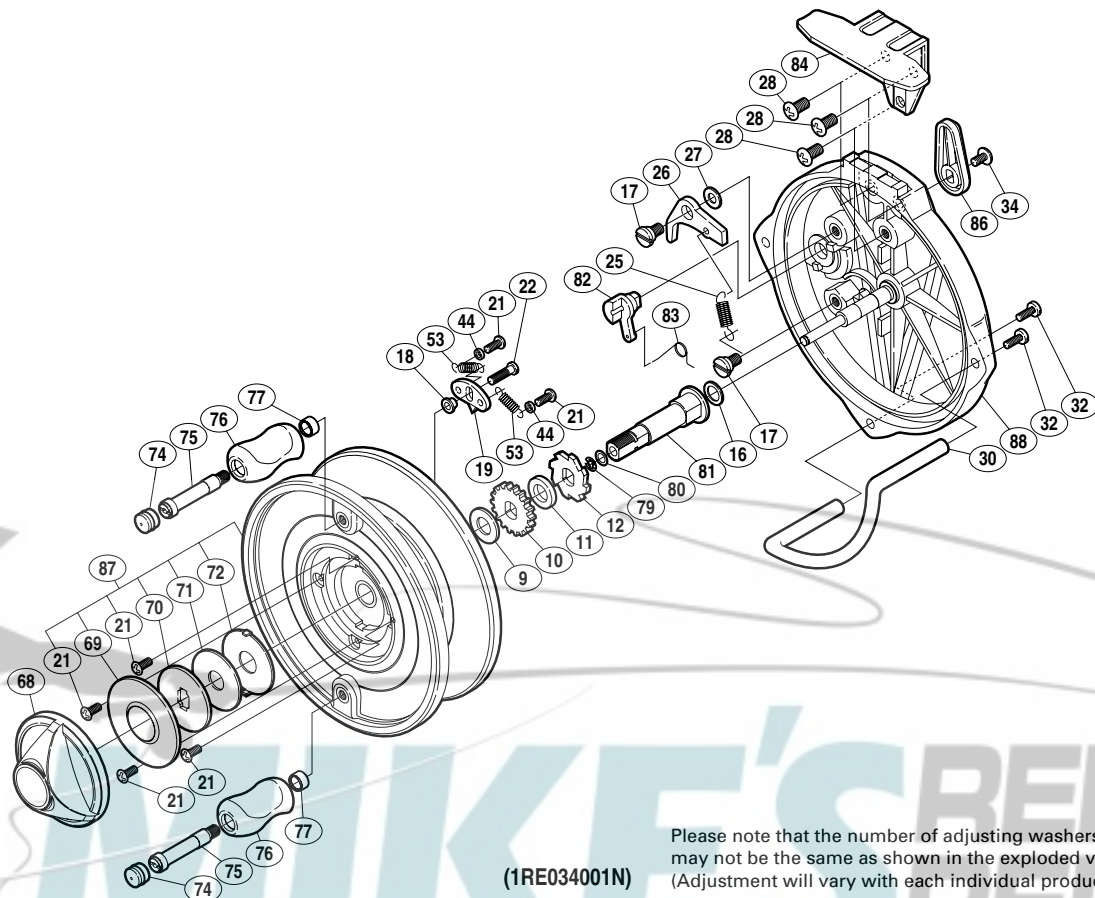

SHIMANO

MOOCHER PLUS

MCR-4000GTPA

(1RE034001N)

Please note that the number of adjusting washers may not be the same as shown in the exploded views. (Adjustment will vary with each individual product.)

Part No.	Description	Part No.	Description
MCR0009	Spool Washer	MCR0068	Drag Knob
MCR0010	Click Gear	MCR0069	Seal Plate
MCR0011	Spacer	MCR0070	Key Washer
MCR0012	Anti-Reverse Ratchet	MCR0071	Drag Washer
MCR0016	Washer	MCR0072	Eared Washer
MCR0017	Screw	MCR0074	Handle Knob Seal
MCR0018	Click Pawl Bushing	MCR0075	Handle Knob Shaft
MCR0019	Click Pawl	MCR0076	Handle Knob
MCR0021	Screw	MCR0077	Handle Knob Bushing
MCR0022	Screw	MCR0079	E Lock
MCR0025	Anti-Reverse Pawl Spring	MCR0080	Spacer
MCR0026	Anti-Reverse Pawl	MCR0081	Main Shaft
MCR0027	Spacer	MCR0082	Anti-Reverse Cam
MCR0028	Screw	MCR0083	Anti-Reverse Cam Spring
MCR0030	Line Guard	MCR0084	Stand
MCR0032	Screw	MCR0086	Anti-Reverse Switch
MCR0034	Screw	MCR0087	Spool Assembly
MCR0044	Screw Collar	MCR0088	Back Plate
MCR0053	Click Spring		