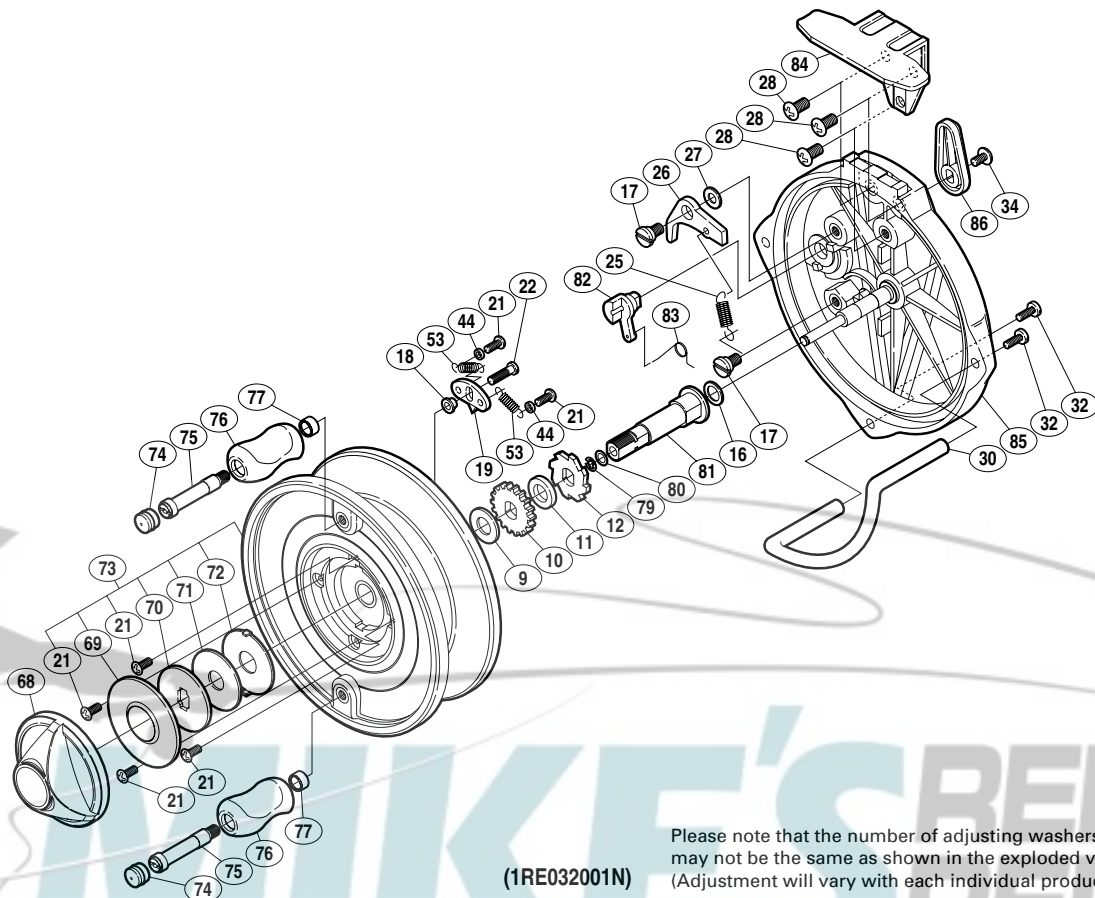

# SHIMANO

## MCR-2000GTPA

(1RE032001N)

Please note that the number of adjusting washers may not be the same as shown in the exploded views. (Adjustment will vary with each individual product.)

Part No.	Description	Part No.	Description
MCR0009	Spool Washer	MCR0068	Drag Knob
MCR0010	Click Gear	MCR0069	Seal Plate
MCR0011	Spacer	MCR0070	Key Washer
MCR0012	Anti-Reverse Ratchet	MCR0071	Drag Washer
MCR0016	Washer	MCR0072	Eared Washer
MCR0017	Screw	MCR0073	Spool Assembly
MCR0018	Click Pawl Bushing	MCR0074	Handle Knob Seal
MCR0019	Click Pawl	MCR0075	Handle Knob Shaft
MCR0021	Screw	MCR0076	Handle Knob
MCR0022	Screw	MCR0077	Handle Knob Bushing
MCR0025	Anti-Reverse Pawl Spring	MCR0079	E Lock
MCR0026	Anti-Reverse Pawl	MCR0080	Spacer
MCR0027	Spacer	MCR0081	Main Shaft
MCR0028	Screw	MCR0082	Anti-Reverse Cam
MCR0030	Line Guard	MCR0083	Anti-Reverse Cam Spring
MCR0032	Screw	MCR0084	Stand
MCR0034	Screw	MCR0085	Back Plate
MCR0044	Screw Collar	MCR0086	Anti-Reverse Switch
MCR0053	Click Spring		