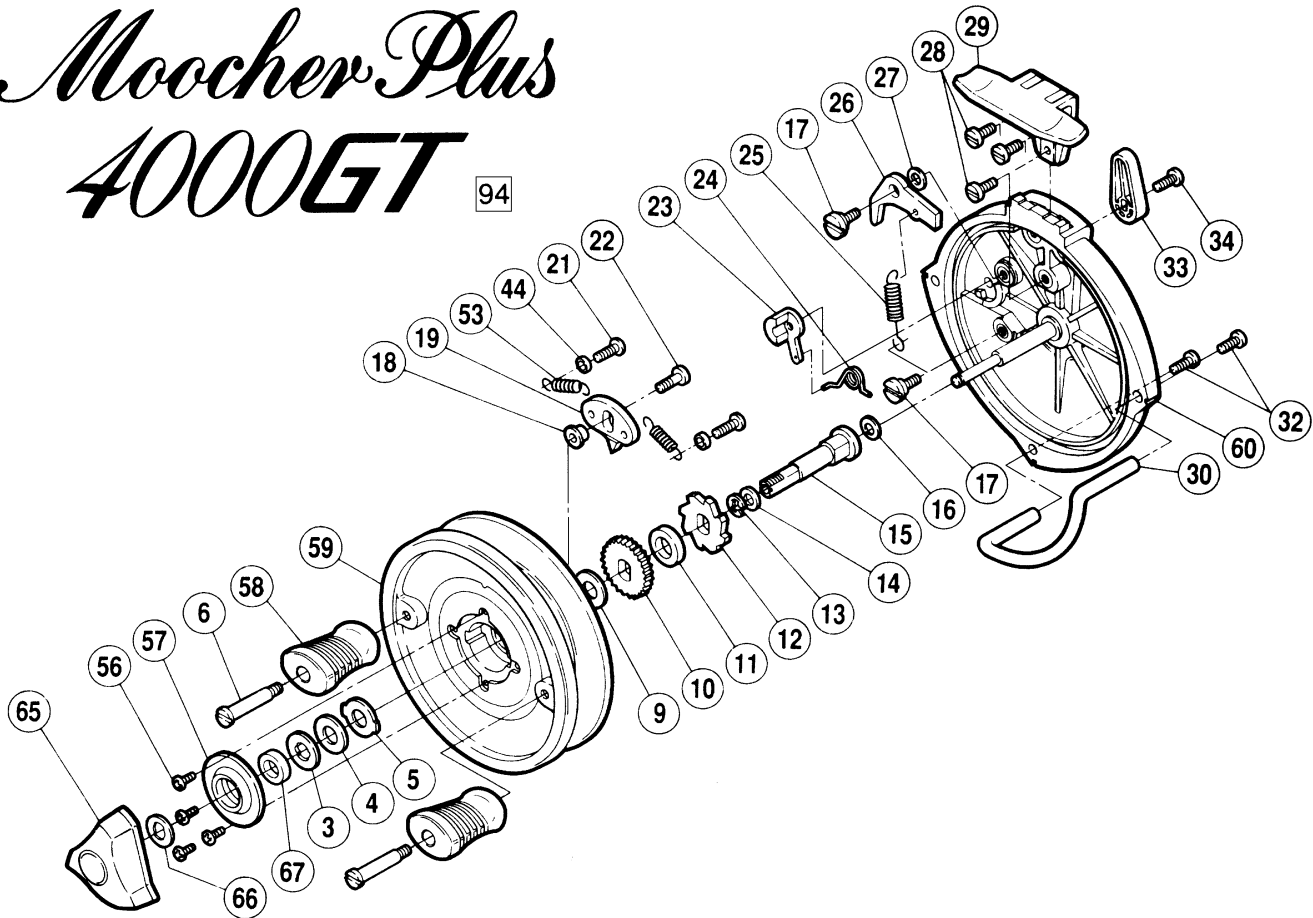

Moocher Plus 4000GT

94

Part No.	Description	Part No.	Description
MCR0003	Key Washer	MCR0025	Anti-Reverse Pawl Spring
MCR0004	Drag Washer	MCR0026	Anti-Reverse Pawl
MCR0005	Eared Washer	MCR0027	Anti-Reverse Pawl Spacer
MCR0006	Handle Knob Bolt	MCR0028	Stand Screw
MCR0009	Spool Washer	MCR0029	Stand
MCR0010	Click Gear	MCR0030	Line Guard
MCR0011	Spacer	MCR0032	Line Guard Screw
MCR0012	Anti-Reverse Ratchet	MCR0033	Anti-Reverse Lever
MCR0013	Main Shaft Retainer	MCR0034	Anti-Reverse Lever Screw
MCR0014	Retainer Spacer	MCR0044	Click Spring Screw Collar
MCR0015	Main Shaft	MCR0053	Click Spring
MCR0016	Main Shaft Washer	MCR0056	Seal Plate Screw
MCR0017	Anti-Reverse Pawl Screw	MCR0057	Seal Plate
MCR0018	Click Pawl Bushing	MCR0058	Handle Knob
MCR0019	Click Pawl	MCR0059	Spool
MCR0021	Click Spring Screw	MCR0060	Back Plate
MCR0022	Click Pawl Screw	MCR0065	Drag Knob
MCR0023	Anti-Reverse Cam	MCR0066	Drag Knob Anti-Slip Washer
MCR0024	Anti-Reverse Cam Spring	MCR0067	Seal Plate Spacer