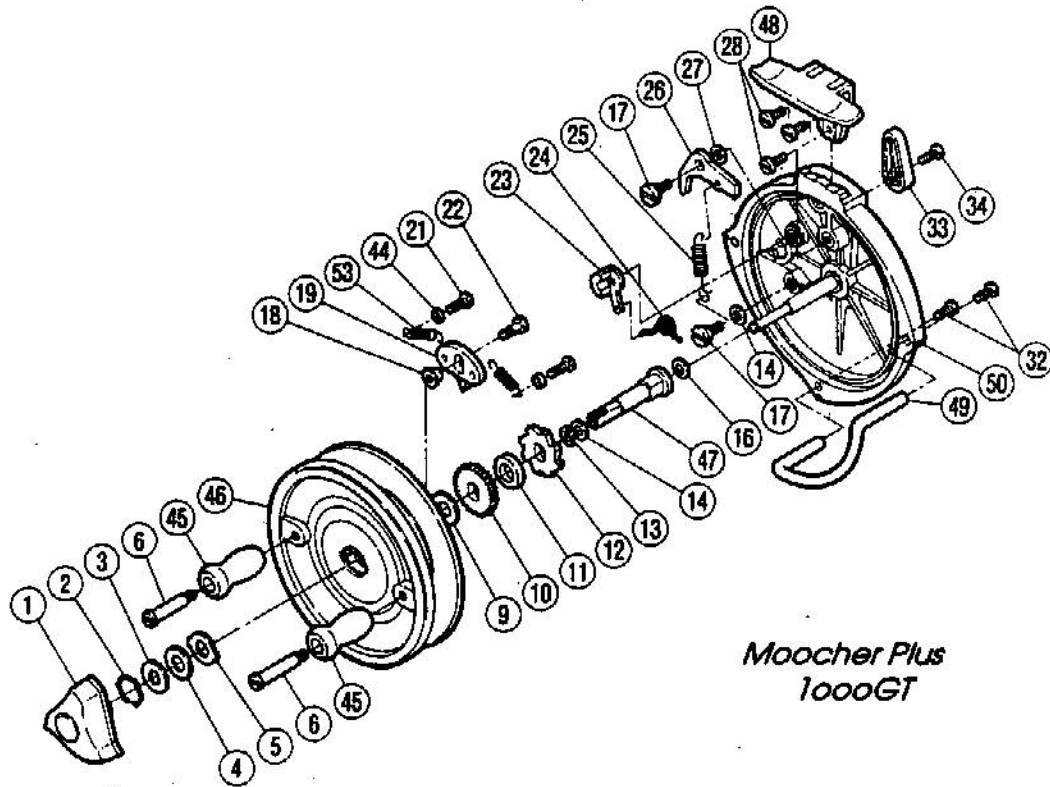

EXPLODED PARTS VIEW

SHIMANO®

1991 REPAIR MANUAL

Shimano American Corporation, One Shimano Dr.
Irvine, CA 92718

*Moocher Plus
1000GT*

**TO ORDER: USE MCR PREFIX
WITH PART NUMBER**

PARTS LIST

MCR # DESCRIPTION

0001 Drag Knob
0002 Drag Washers Retainer
0003 Key Washer
0004 Drag Washer
0005 Eared Washer
0006 Handle Knob Bolt
0009 Spool Washer
0010 Click Gear
0011 Spacer
0012 Anti-Reverse Ratchet
0013 Main Shaft Retainer
0014 Retainer Spacer

MCR # DESCRIPTION

0016 Main Shaft Washer
0017 Anti-Reverse Pawl Screw
0018 Click Pawl Bushing
0019 Click Pawl
0021 Click Spring Screw
0022 Click Pawl Screw
0023 Anti-Reverse Cam
0024 Anti-Reverse Cam Spring
0025 Anti-Reverse Pawl Spring
0026 Anti-Reverse Pawl
0027 Anti-Reverse Pawl Spacer
0028 Stand Screw

MCR # DESCRIPTION

0032 Line Guard Screw
0033 Anti-Reverse Lever
0034 Anti-Reverse Lever Screw
0044 Click Spring Screw Collar 5/3
0045 Handle Knob
0046 Spool
0047 Main Shaft
0048 Stand
0049 Line Guard
0050 Back Place
0053 Click Spring