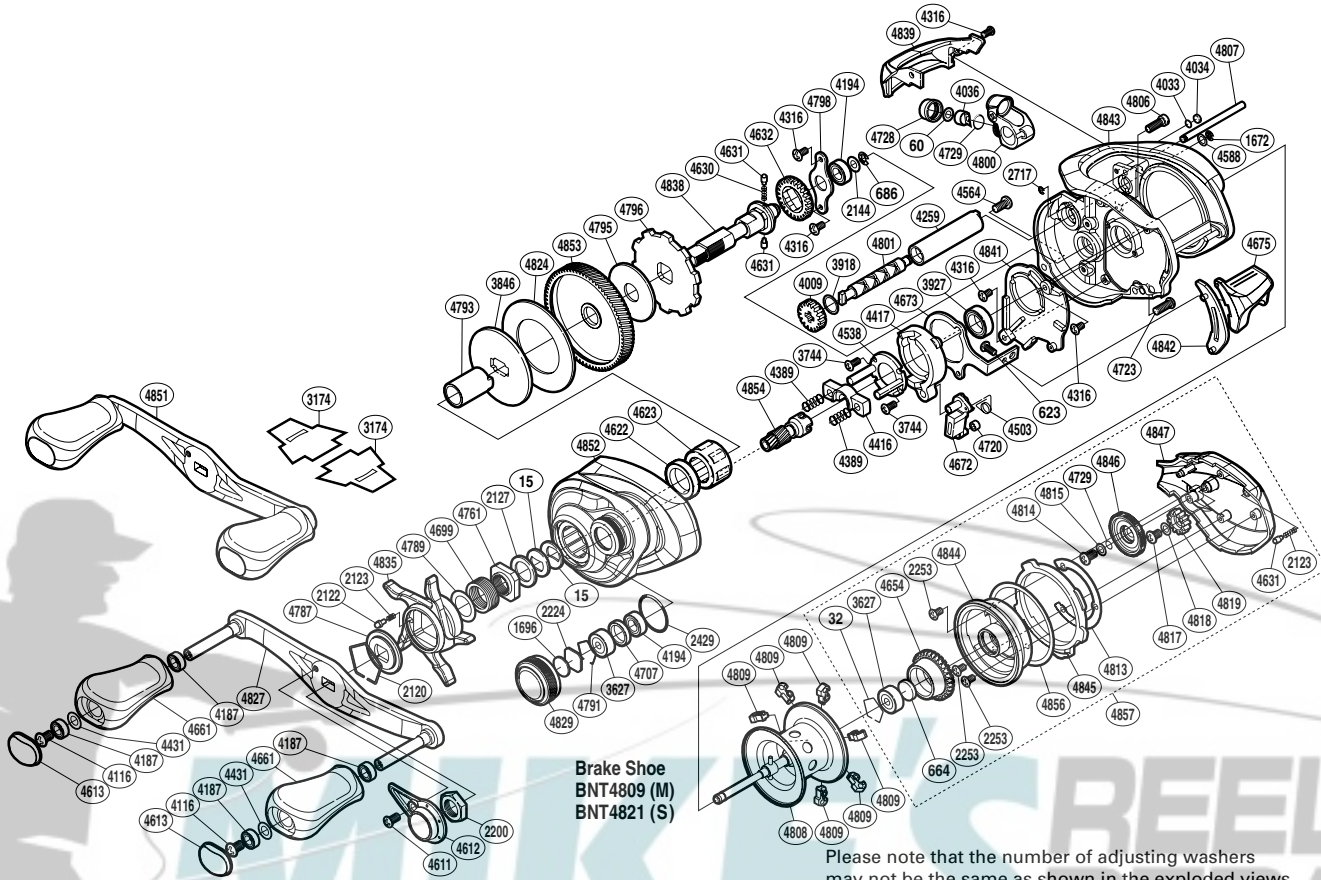

SHIMANO

Metanium SA-RB

META-XGL

(51RH75500U)

Please note that the number of adjusting washers may not be the same as shown in the exploded views. (Adjustment will vary with each individual product.)

Part No.	Description	Part No.	Description	Part No.	Description
BNT0015	Drag Spring Washer	BNT4417	Clutch Cam	BNT4801	Worm Shaft
BNT0032	Bearing Retainer	BNT4431	Washer	BNT4806	Screw
BNT0060	Spacer	BNT4503	Clutch Pawl Spring	BNT4807	Level Wind Guide
BNT0623	Screw	BNT4538	Clutch Cam Retainer	BNT4808	Spool Assembly
BNT0664	Spacer B	BNT4564	Screw	BNT4809	Brake Shoe M
BNT0686	E Lock	BNT4588	Washer	BNT4813	Brake Case Washer
BNT1672	E Lock	BNT4611	Screw	BNT4814	Screw
BNT1696	Cast Control Spacer	BNT4612	Handle Retainer	BNT4815	Washer
BNT2120	Click Plate Retainer	BNT4613	Handle Knob Seal	BNT4817	Screw
BNT2122	Click Pin	BNT4622	Drive Shaft Holder Bushing	BNT4818	Washer
BNT2123	Click Spring	BNT4623	Roller Clutch Bearing	BNT4819	Idle Gear
BNT2127	Star Drag Spacer	BNT4630	Idle Gear Spring	BNT4824	Drag Washer
BNT2144	Washer	BNT4631	Idle Gear Pin	BNT4827	Handle Shank Assembly
BNT2200	Handle Nut	BNT4632	Idle Gear	BNT4829	Cast Control Cap
BNT2224	Spool Tension Spacer	BNT4654	Brake Pipe Gear	BNT4835	Star Drag
BNT2253	Screw	BNT4661	Handle Knob	BNT4838	Drive Shaft
BNT2429	O Ring	BNT4672	Clutch Pawl	BNT4839	Level Wind Protector
BNT2717	E Lock	BNT4673	Clutch Plate	BNT4841	Clutch Guard
BNT3627	Ball Bearing	BNT4675	Quick-Fire II Clutch Bar	BNT4842	Clutch Bar Guide
BNT3744	Screw	BNT4699	Star Drag Spring	BNT4843	One-Piece Frame
BNT3846	Key Washer	BNT4707	Bearing Spacer	BNT4844	Brake Case
BNT3918	Washer	BNT4720	Clutch Pawl Bushing	BNT4845	Side Plate Cam Lever
BNT3927	Ball Bearing	BNT4723	Screw	BNT4846	BR Dial
BNT4009	Idle Gear	BNT4728	Pawl Cap	BNT4847	Right Side Plate
BNT4033	Washer	BNT4729	O Ring	BNT4851	Handle Assembly
BNT4034	Anti-Thrust Washer	BNT4761	Star Drag Nut	BNT4852	Left Side Plate
BNT4036	Line Guide Pawl	BNT4787	Star Drag Click Plate	BNT4853	Drive Gear
BNT4116	Screw	BNT4789	Washer	BNT4854	Pinion Gear
BNT4187	Ball Bearing	BNT4791	Bearing Retainer	BNT4856	Washer
BNT4194	Ball Bearing	BNT4793	Roller Clutch Inner Tube	BNT4857	Right Side Plate Assembly
BNT4259	Level Wind Guard	BNT4795	Drag Washer		
BNT4316	Screw	BNT4796	Anti-Reverse Ratchet	BNT3174	Reel Seat Spacer (accessory)
BNT4389	Yoke Spring	BNT4798	Drive Shaft Retainer	BNT4692	B-100 Oil (accessory)
BNT4416	Yoke	BNT4800	Line Guide	BNT4821	Brake Shoe S (accessory)