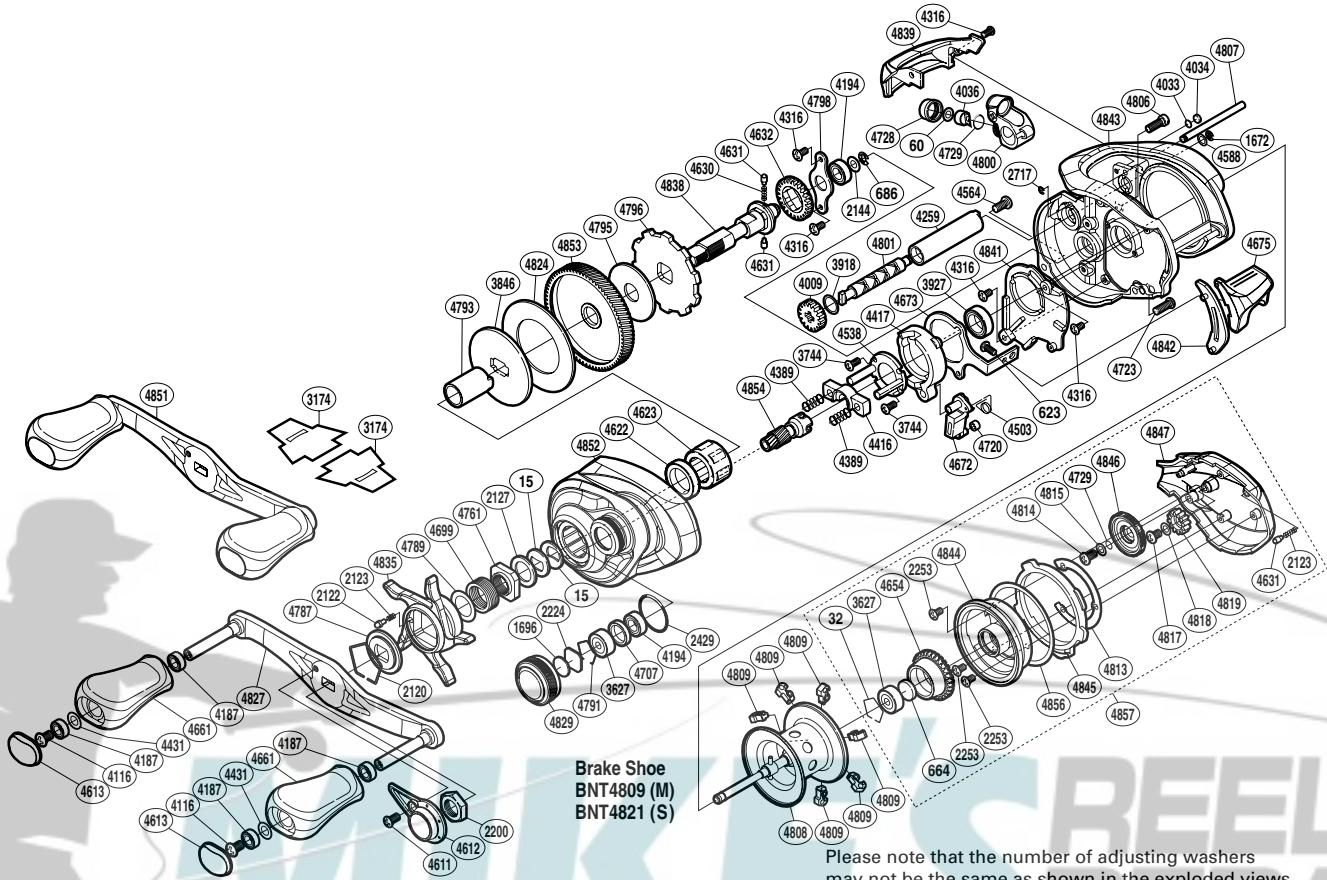

SHIMANO

Metanium SA-RB

META-XGL

(51RH75500U)

Please note that the number of adjusting washers may not be the same as shown in the exploded views. (Adjustment will vary with each individual product.)

Part No.	Description	Part No.	Description	Part No.	Description
BNT0015	Drag Spring Washer	BNT4417	Clutch Cam	BNT4801	Worm Shaft
BNT0032	Bearing Retainer	BNT4431	Washer	BNT4806	Screw
BNT0060	Spacer	BNT4503	Clutch Pawl Spring	BNT4807	Level Wind Guide
BNT0623	Screw	BNT4538	Clutch Cam Retainer	BNT4808	Spool Assembly
BNT0664	Spacer B	BNT4564	Screw	BNT4809	Brake Shoe M
BNT0686	E Lock	BNT4588	Washer	BNT4813	Brake Case Washer
BNT1672	E Lock	BNT4611	Screw	BNT4814	Screw
BNT1696	Cast Control Spacer	BNT4612	Handle Retainer	BNT4815	Washer
BNT2120	Click Plate Retainer	BNT4613	Handle Knob Seal	BNT4817	Screw
BNT2122	Click Pin	BNT4622	Drive Shaft Holder Bushing	BNT4818	Washer
BNT2123	Click Spring	BNT4623	Roller Clutch Bearing	BNT4819	Idle Gear
BNT2127	Star Drag Spacer	BNT4630	Idle Gear Spring	BNT4824	Drag Washer
BNT2144	Washer	BNT4631	Idle Gear Pin	BNT4827	Handle Shank Assembly
BNT2200	Handle Nut	BNT4632	Idle Gear	BNT4829	Cast Control Cap
BNT2224	Spool Tension Spacer	BNT4654	Brake Pipe Gear	BNT4835	Star Drag
BNT2253	Screw	BNT4661	Handle Knob	BNT4838	Drive Shaft
BNT2429	O Ring	BNT4672	Clutch Pawl	BNT4839	Level Wind Protector
BNT2717	E Lock	BNT4673	Clutch Plate	BNT4841	Clutch Guard
BNT3627	Ball Bearing	BNT4675	Quick-Fire II Clutch Bar	BNT4842	Clutch Bar Guide
BNT3744	Screw	BNT4699	Star Drag Spring	BNT4843	One-Piece Frame
BNT3846	Key Washer	BNT4707	Bearing Spacer	BNT4844	Brake Case
BNT3918	Washer	BNT4720	Clutch Pawl Bushing	BNT4845	Side Plate Cam Lever
BNT3927	Ball Bearing	BNT4723	Screw	BNT4846	BR Dial
BNT4009	Idle Gear	BNT4728	Pawl Cap	BNT4847	Right Side Plate
BNT4033	Washer	BNT4729	O Ring	BNT4851	Handle Assembly
BNT4034	Anti-Thrust Washer	BNT4761	Star Drag Nut	BNT4852	Left Side Plate
BNT4036	Line Guide Pawl	BNT4787	Star Drag Click Plate	BNT4853	Drive Gear
BNT4116	Screw	BNT4789	Washer	BNT4854	Pinion Gear
BNT4187	Ball Bearing	BNT4791	Bearing Retainer	BNT4856	Washer
BNT4194	Ball Bearing	BNT4793	Roller Clutch Inner Tube	BNT4857	Right Side Plate Assembly
BNT4259	Level Wind Guard	BNT4795	Drag Washer		
BNT4316	Screw	BNT4796	Anti-Reverse Ratchet	BNT3174	Reel Seat Spacer (accessory)
BNT4389	Yoke Spring	BNT4798	Drive Shaft Retainer	BNT4692	B-100 Oil (accessory)
BNT4416	Yoke	BNT4800	Line Guide	BNT4821	Brake Shoe S (accessory)