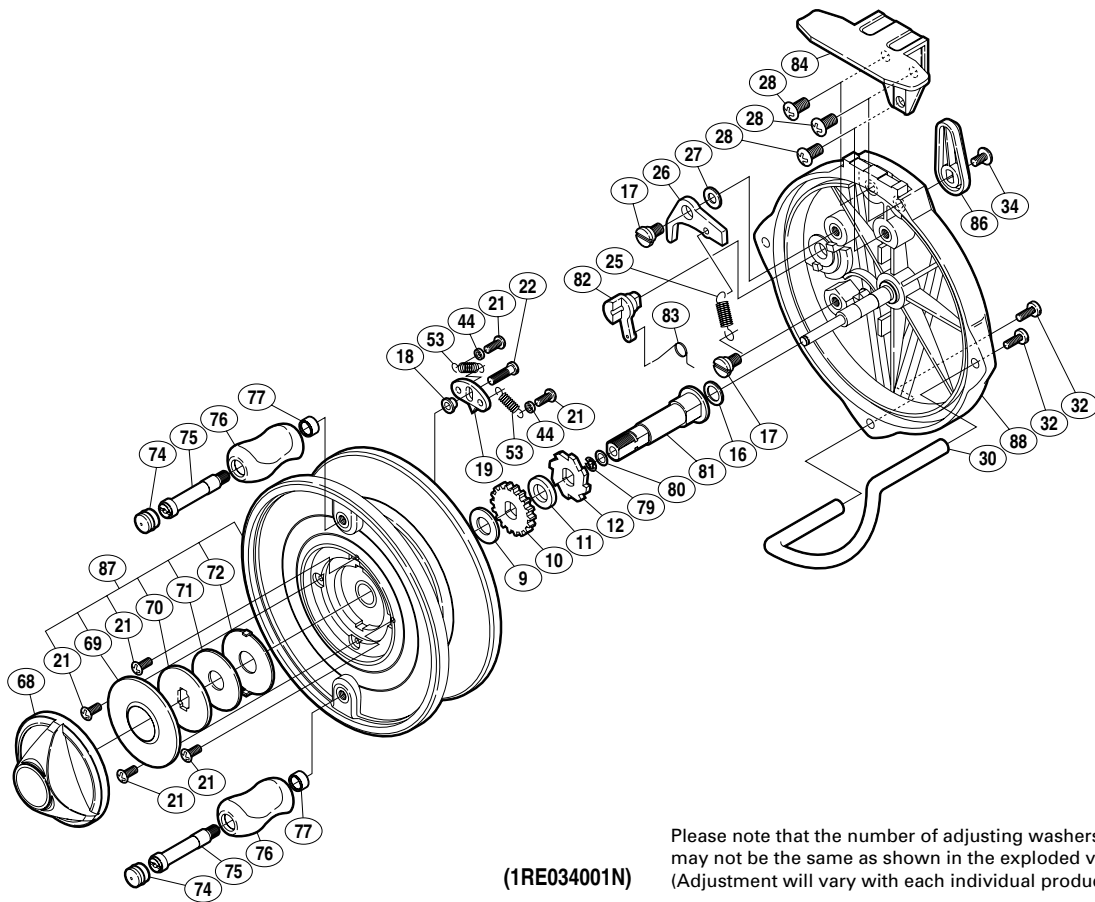

SHIMANO

MOOCHER PLUS

MCR-4000GTPA

Part No.	Description	Part No.	Description
MCR0009	Spool Washer	MCR0068	Drag Knob
MCR0010	Click Gear	MCR0069	Seal Plate
MCR0011	Spacer	MCR0070	Key Washer
MCR0012	Anti-Reverse Ratchet	MCR0071	Drag Washer
MCR0016	Washer	MCR0072	Eared Washer
MCR0017	Screw	MCR0074	Handle Knob Seal
MCR0018	Click Pawl Bushing	MCR0075	Handle Knob Shaft
MCR0019	Click Pawl	MCR0076	Handle Knob
MCR0021	Screw	MCR0077	Handle Knob Bushing
MCR0022	Screw	MCR0079	E Lock
MCR0025	Anti-Reverse Pawl Spring	MCR0080	Spacer
MCR0026	Anti-Reverse Pawl	MCR0081	Main Shaft
MCR0027	Spacer	MCR0082	Anti-Reverse Cam
MCR0028	Screw	MCR0083	Anti-Reverse Cam Spring
MCR0030	Line Guard	MCR0084	Stand
MCR0032	Screw	MCR0086	Anti-Reverse Switch
MCR0034	Screw	MCR0087	Spool Assembly
MCR0044	Screw Collar	MCR0088	Back Plate
MCR0053	Click Spring		