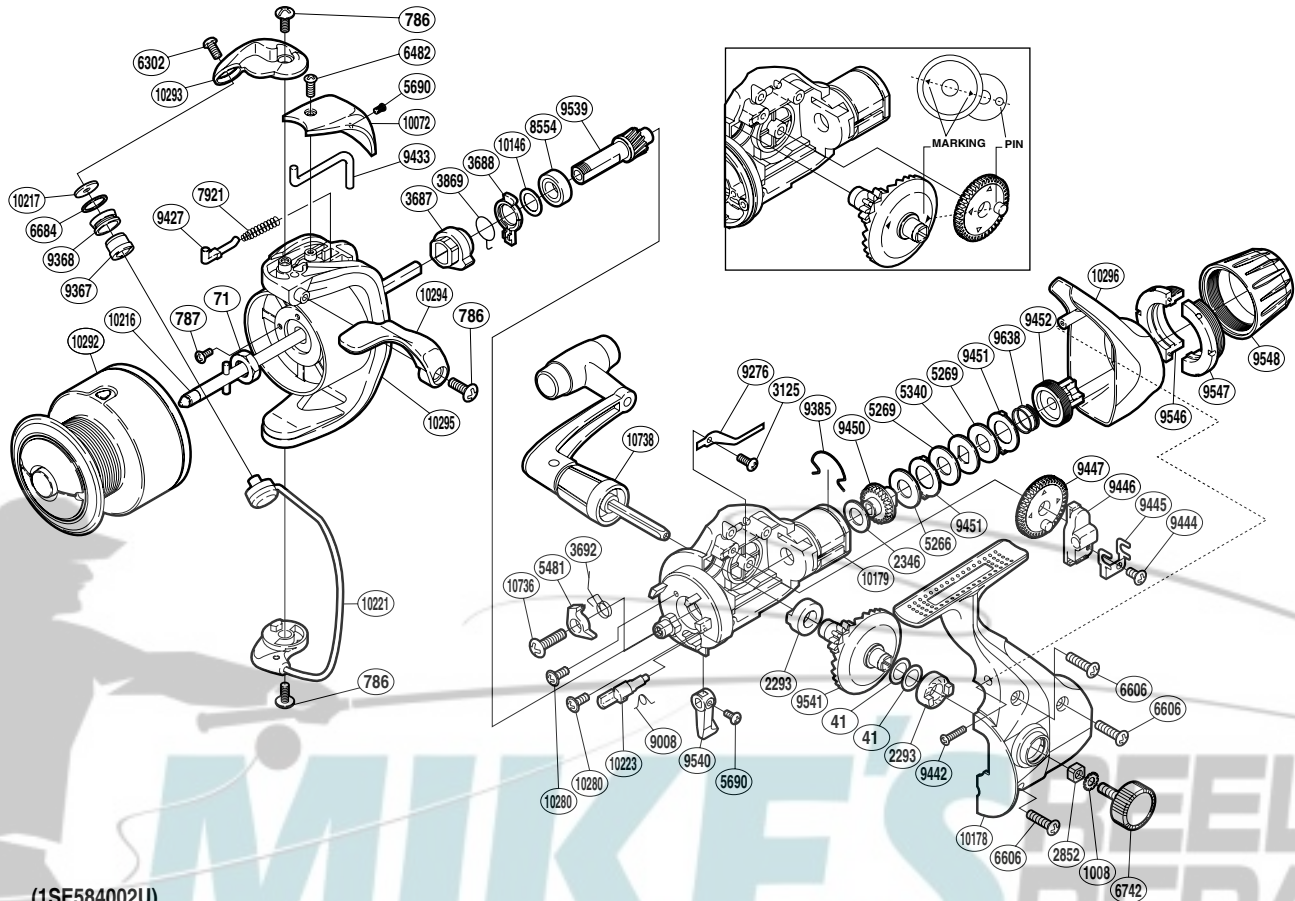

## FX-4000RB

(1SE584002U)

Part No.	Description	Part No.	Description	Part No.	Description
RD 0041	Washer	RD 6684	Line Roller Spacer	RD 9541	Drive Gear
RD 0071	Rotor Nut	RD 6742	Handle Screw Cap	RD 9546	Drag Programmer B1
RD 0786	Screw	RD 7921	Bail Spring	RD 9547	Drag Programmer B2
RD 0787	Screw	RD 8554	Ball Bearing	RD 9548	Drag Programmer A
RD 1008	Handle Lock Washer	RD 9008	Anti-Reverse Cam Spring	RD 9638	Drag Coil Spring
RD 2293	Drive Gear Bushing	RD 9276	Drag Click	RD10072	Bail Spring Cover
RD 2346	Drag Washer	RD 9367	Line Roller Bushing	RD10146	Washer
RD 2852	Handle Screw Lock	RD 9368	Line Roller	RD10178	Side Cover
RD 3125	Screw	RD 9385	Hold Click Spring	RD10179	Body
RD 3687	Anti-Reverse Ratchet	RD 9427	Bail Spring Guide	RD10216	Main Shaft
RD 3688	Anti-Reverse Lock Out	RD 9433	Bail Trip Lever	RD10217	Line Roller Washer
RD 3692	Anti-Reverse Pawl Spring	RD 9442	Screw	RD10221	Bail Assembly
RD 3869	Anti-Reverse Lock Out Spring	RD 9444	Screw	RD10223	Anti-Reverse Cam
RD 5266	Drag Washer	RD 9445	Oscillating Slider Retainer	RD10280	Screw
RD 5269	Drag Washer	RD 9446	Oscillating Slider	RD10292	Spool Assembly
RD 5340	Key Washer	RD 9447	Oscillating Gear	RD10293	Bail Arm
RD 5481	Anti-Reverse Pawl	RD 9450	Drag Shaft	RD10294	Quick-Fire II Trigger
RD 5690	Screw	RD 9451	Eared Washer	RD10295	Rotor
RD 6302	Screw	RD 9452	Pressure Screw	RD10296	Rear Protector
RD 6482	Screw	RD 9539	Pinion Gear	RD10736	Screw
RD 6606	Screw	RD 9540	Anti-Reverse Lever	RD10738	Handle Assembly