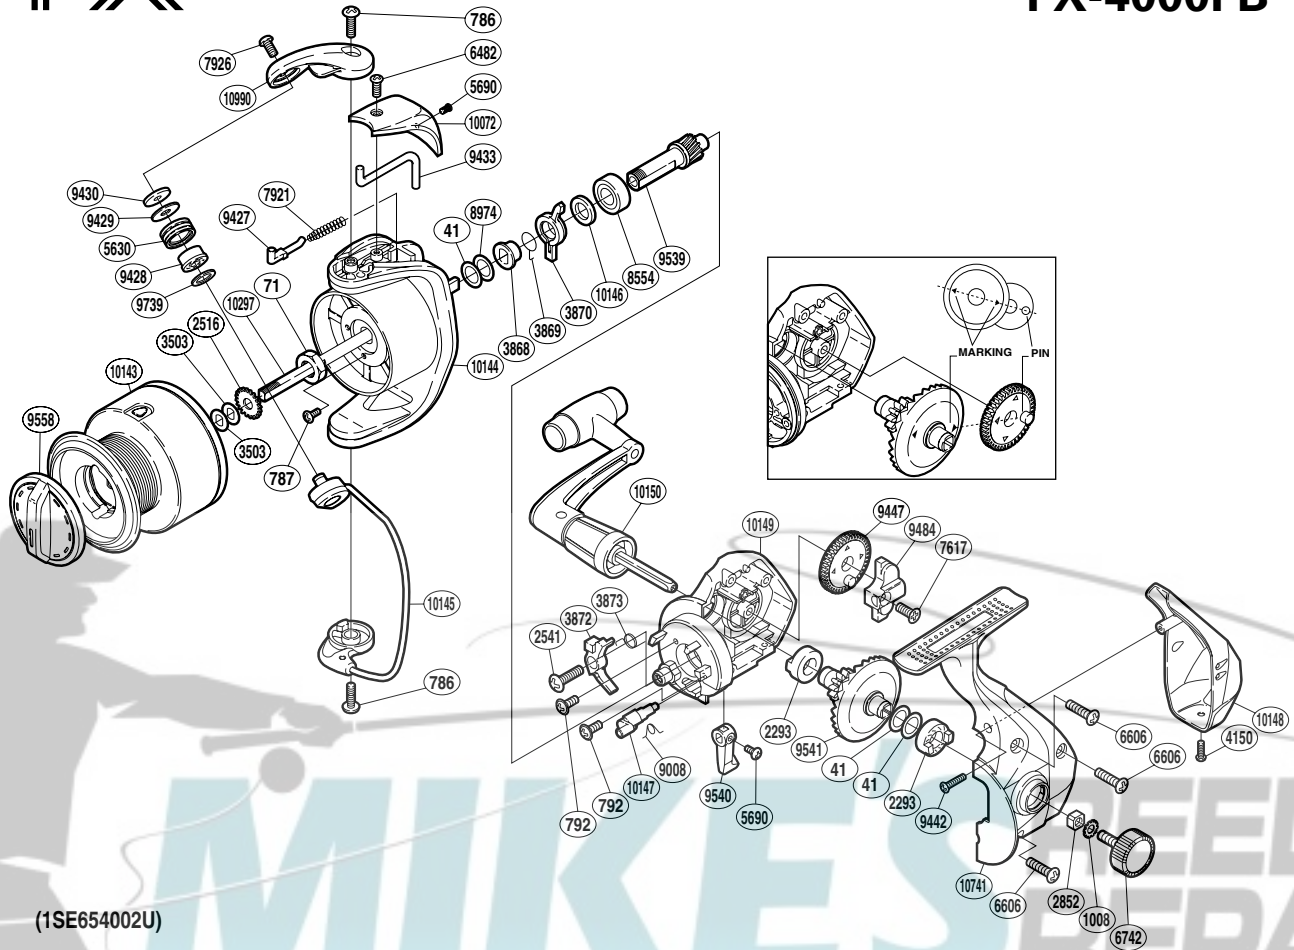

SHIMANO®

FX-4000FB

(1SE654002U)

Part No.	Description	Part No.	Description	Part No.	Description
RD 0041	Washer	RD 5690	Screw	RD 9539	Pinion Gear
RD 0071	Rotor Nut	RD 6482	Screw	RD 9540	Anti-Reverse Lever
RD 0786	Screw	RD 6606	Screw	RD 9541	Drive Gear
RD 0787	Screw	RD 6742	Handle Screw Cap	RD 9558	Drag Knob
RD 0792	Screw	RD 7617	Screw	RD 9739	Bearing Spacer
RD 1008	Handle Lock Washer	RD 7921	Bail Spring	RD10072	Bail Spring Cover
RD 2293	Drive Gear Bushing	RD 7926	Screw	RD10143	Spool Assembly
RD 2516	Spool Support	RD 8554	Ball Bearing	RD10144	Rotor
RD 2541	Screw	RD 8974	Washer	RD10145	Bail Assembly
RD 2852	Handle Screw Lock	RD 9008	Anti-Reverse Cam Spring	RD10146	Washer
RD 3503	Spool Washer	RD 9427	Bail Spring Guide	RD10147	Anti-Reverse Cam
RD 3868	Lock Out Spring Holder	RD 9428	Line Roller Bushing	RD10148	Rear Protector
RD 3869	Anti-Reverse Lock Out Spring	RD 9429	Line Roller Spacer	RD10149	Body
RD 3870	Anti-Reverse Lock Out	RD 9430	Line Roller Washer	RD10150	Handle Assembly
RD 3872	Anti-Reverse Pawl	RD 9433	Bail Trip Lever	RD10297	Main Shaft
RD 3873	Anti-Reverse Pawl Spring	RD 9442	Screw	RD10741	Side Cover
RD 4150	Screw	RD 9447	Oscillating Gear	RD10990	Bail Arm
RD 5630	Line Roller	RD 9484	Oscillating Slider		