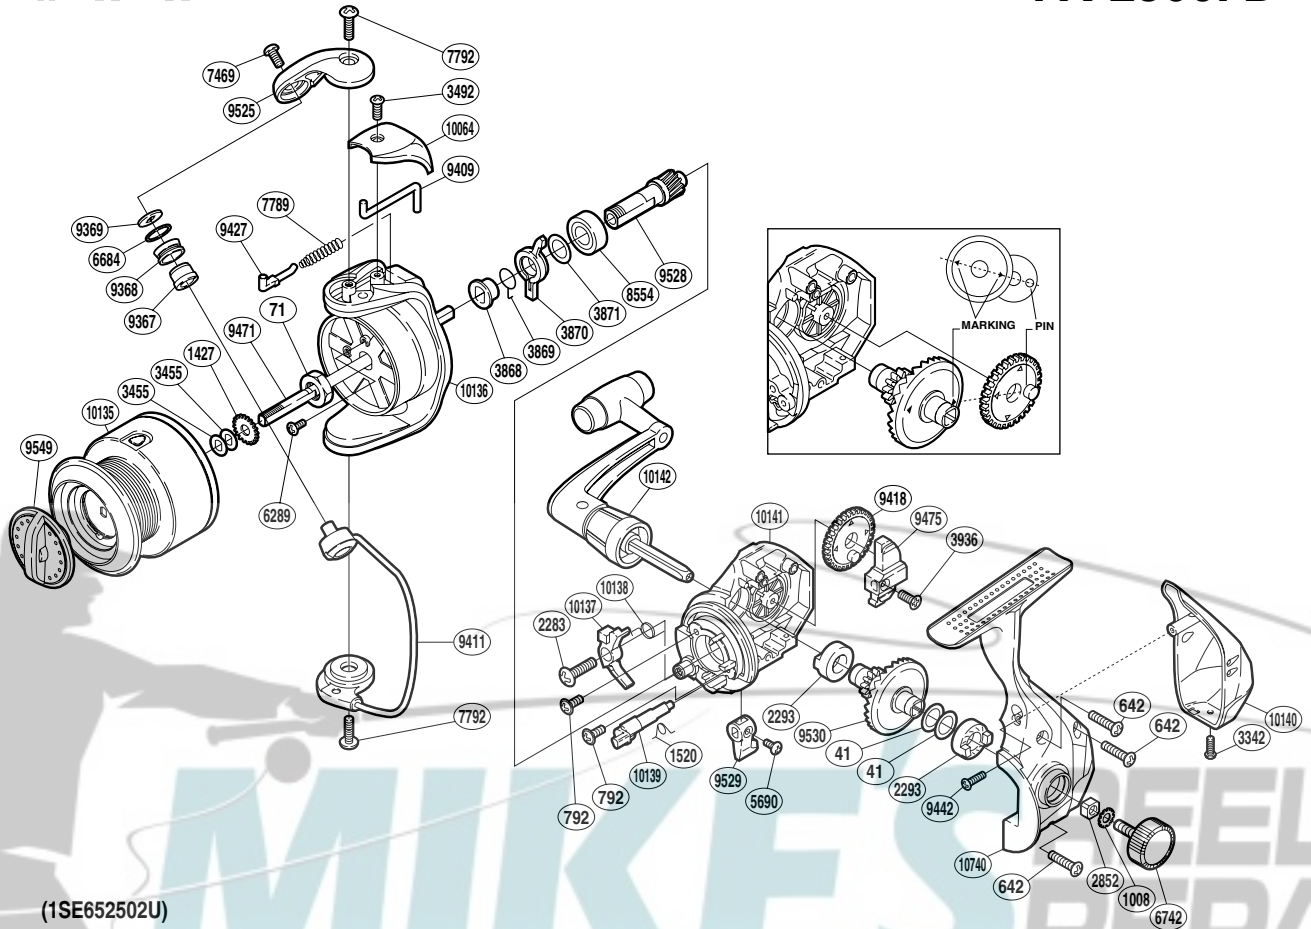

SHIMANO®

FX-2500FB

(1SE652502U)

Part No.	Description	Part No.	Description	Part No.	Description
RD 0041	Washer	RD 3936	Screw	RD 9471	Main Shaft
RD 0071	Rotor Nut	RD 5690	Screw	RD 9475	Oscillating Slider
RD 0642	Screw	RD 6289	Screw	RD 9525	Bail Arm
RD 0792	Screw	RD 6684	Line Roller Spacer	RD 9528	Pinion Gear
RD 1008	Handle Lock Washer	RD 6742	Handle Screw Cap	RD 9529	Anti-Reverse Lever
RD 1427	Spool Support	RD 7469	Screw	RD 9530	Drive Gear
RD 1520	Anti-Reverse Cam Spring	RD 7789	Bail Spring	RD 9549	Drag Knob
RD 2283	Screw	RD 7792	Screw	RD10064	Bail Spring Cover
RD 2293	Drive Gear Bushing	RD 8554	Ball Bearing	RD10135	Spool Assembly
RD 2852	Handle Screw Lock	RD 9367	Line Roller Bushing	RD10136	Rotor
RD 3342	Screw	RD 9368	Line Roller	RD10137	Anti-Reverse Pawl
RD 3455	Spool Washer	RD 9369	Line Roller Washer	RD10138	Anti-Reverse Pawl Spring
RD 3492	Screw	RD 9409	Bail Trip Lever	RD10139	Anti-Reverse Cam
RD 3868	Lock Out Spring Holder	RD 9411	Bail Assembly	RD10140	Rear Protector
RD 3869	Anti-Reverse Lock Out Spring	RD 9418	Oscillating Gear	RD10141	Body
RD 3870	Anti-Reverse Lock Out	RD 9427	Bail Spring Guide	RD10142	Handle Assembly
RD 3871	Washer	RD 9442	Screw	RD10740	Side Cover