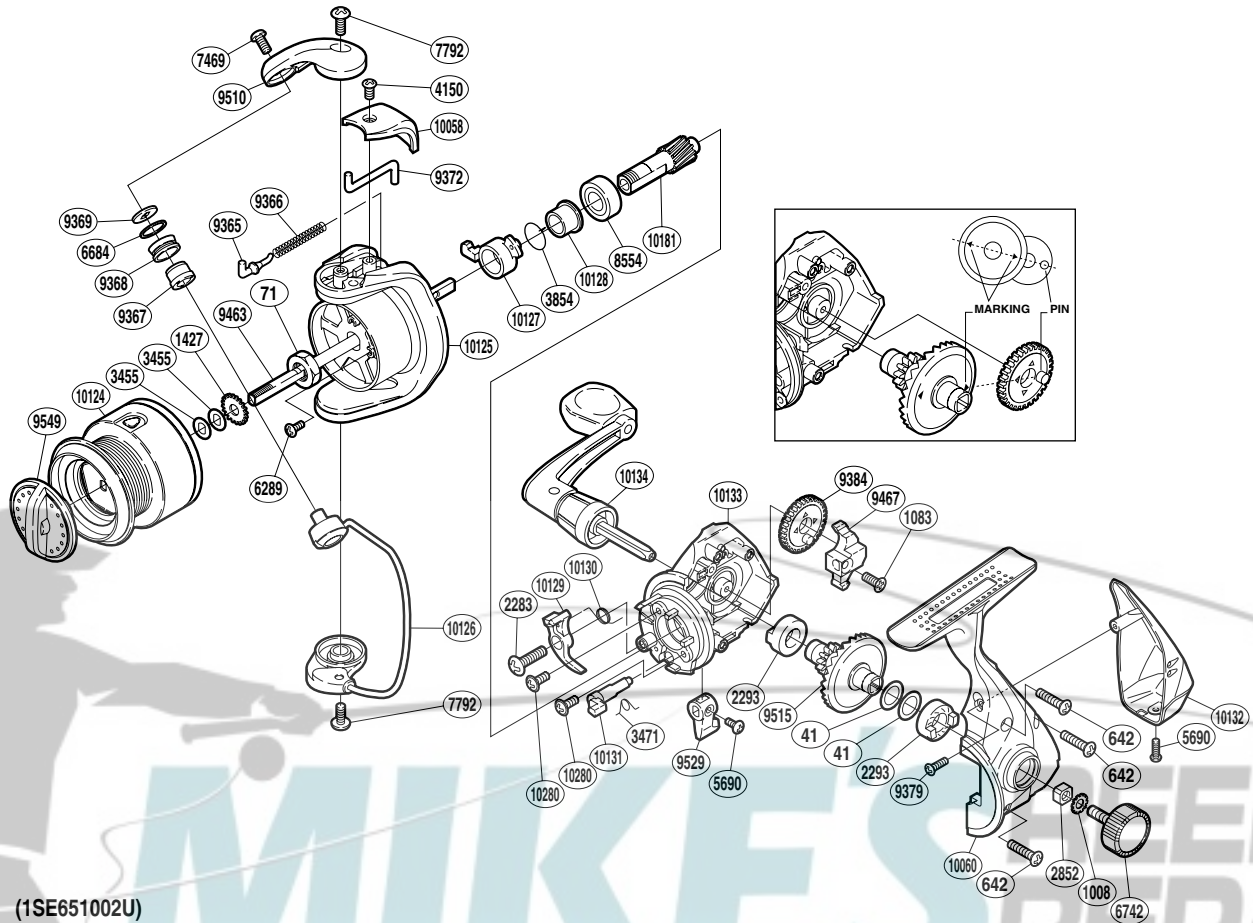

## FX-1000FB

(1SE651002U)

Part No.	Description	Part No.	Description	Part No.	Description
RD 0041	Washer	RD 7469	Screw	RD10058	Bail Spring Cover
RD 0071	Rotor Nut	RD 7792	Screw	RD10060	Side Cover
RD 0642	Screw	RD 8554	Ball Bearing	RD10124	Spool Assembly
RD 1008	Handle Lock Washer	RD 9365	Bail Spring Guide	RD10125	Rotor
RD 1083	Screw	RD 9366	Bail Spring	RD10126	Bail Assembly
RD 1427	Spool Support	RD 9367	Line Roller Bushing	RD10127	Anti-Reverse Lock Out
RD 2283	Screw	RD 9368	Line Roller	RD10128	Lock Out Spring Holder
RD 2293	Drive Gear Bushing	RD 9369	Line Roller Washer	RD10129	Anti-Reverse Pawl
RD 2852	Handle Screw Lock	RD 9372	Bail Trip Lever	RD10130	Anti-Reverse Pawl Spring
RD 3455	Spool Washer	RD 9379	Screw	RD10131	Anti-Reverse Cam
RD 3471	Anti-Reverse Cam Spring	RD 9384	Oscillating Gear	RD10132	Rear Protector
RD 3854	Anti-Reverse Lock Out Spring	RD 9463	Main Shaft	RD10133	Body
RD 4150	Screw	RD 9467	Oscillating Slider	RD10134	Handle Assembly
RD 5690	Screw	RD 9510	Bail Arm	RD10181	Pinion Gear
RD 6289	Screw	RD 9515	Drive Gear	RD10280	Screw
RD 6684	Line Roller Spacer	RD 9529	Anti-Reverse Lever		
RD 6742	Handle Screw Cap	RD 9549	Drag Knob		