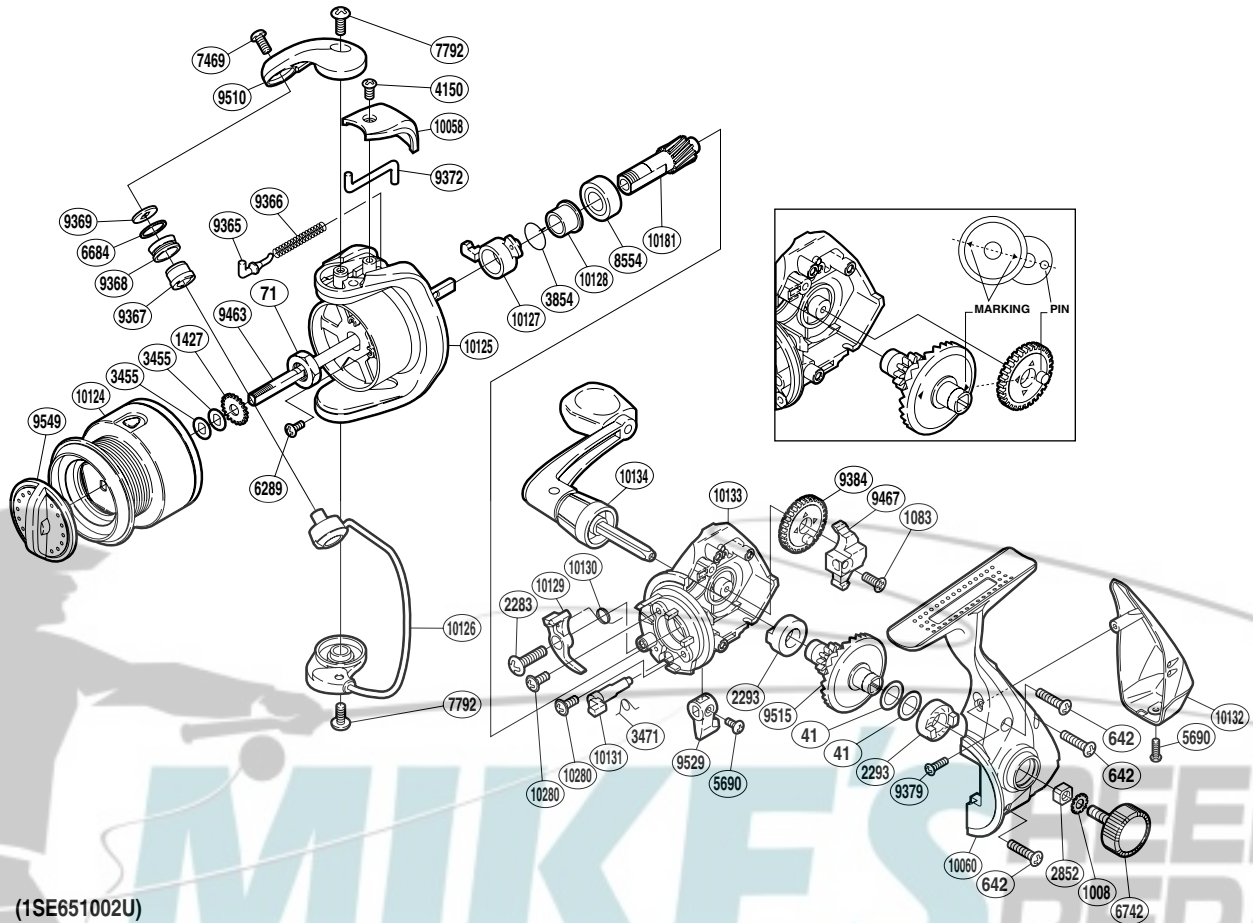

SHIMANO®

FX-1000FB

(1SE651002U)

Part No.	Description	Part No.	Description	Part No.	Description
RD 0041	Washer	RD 7469	Screw	RD10058	Bail Spring Cover
RD 0071	Rotor Nut	RD 7792	Screw	RD10060	Side Cover
RD 0642	Screw	RD 8554	Ball Bearing	RD10124	Spool Assembly
RD 1008	Handle Lock Washer	RD 9365	Bail Spring Guide	RD10125	Rotor
RD 1083	Screw	RD 9366	Bail Spring	RD10126	Bail Assembly
RD 1427	Spool Support	RD 9367	Line Roller Bushing	RD10127	Anti-Reverse Lock Out
RD 2283	Screw	RD 9368	Line Roller	RD10128	Lock Out Spring Holder
RD 2293	Drive Gear Bushing	RD 9369	Line Roller Washer	RD10129	Anti-Reverse Pawl
RD 2852	Handle Screw Lock	RD 9372	Bail Trip Lever	RD10130	Anti-Reverse Pawl Spring
RD 3455	Spool Washer	RD 9379	Screw	RD10131	Anti-Reverse Cam
RD 3471	Anti-Reverse Cam Spring	RD 9384	Oscillating Gear	RD10132	Rear Protector
RD 3854	Anti-Reverse Lock Out Spring	RD 9463	Main Shaft	RD10133	Body
RD 4150	Screw	RD 9467	Oscillating Slider	RD10134	Handle Assembly
RD 5690	Screw	RD 9510	Bail Arm	RD10181	Pinion Gear
RD 6289	Screw	RD 9515	Drive Gear	RD10280	Screw
RD 6684	Line Roller Spacer	RD 9529	Anti-Reverse Lever		
RD 6742	Handle Screw Cap	RD 9549	Drag Knob		